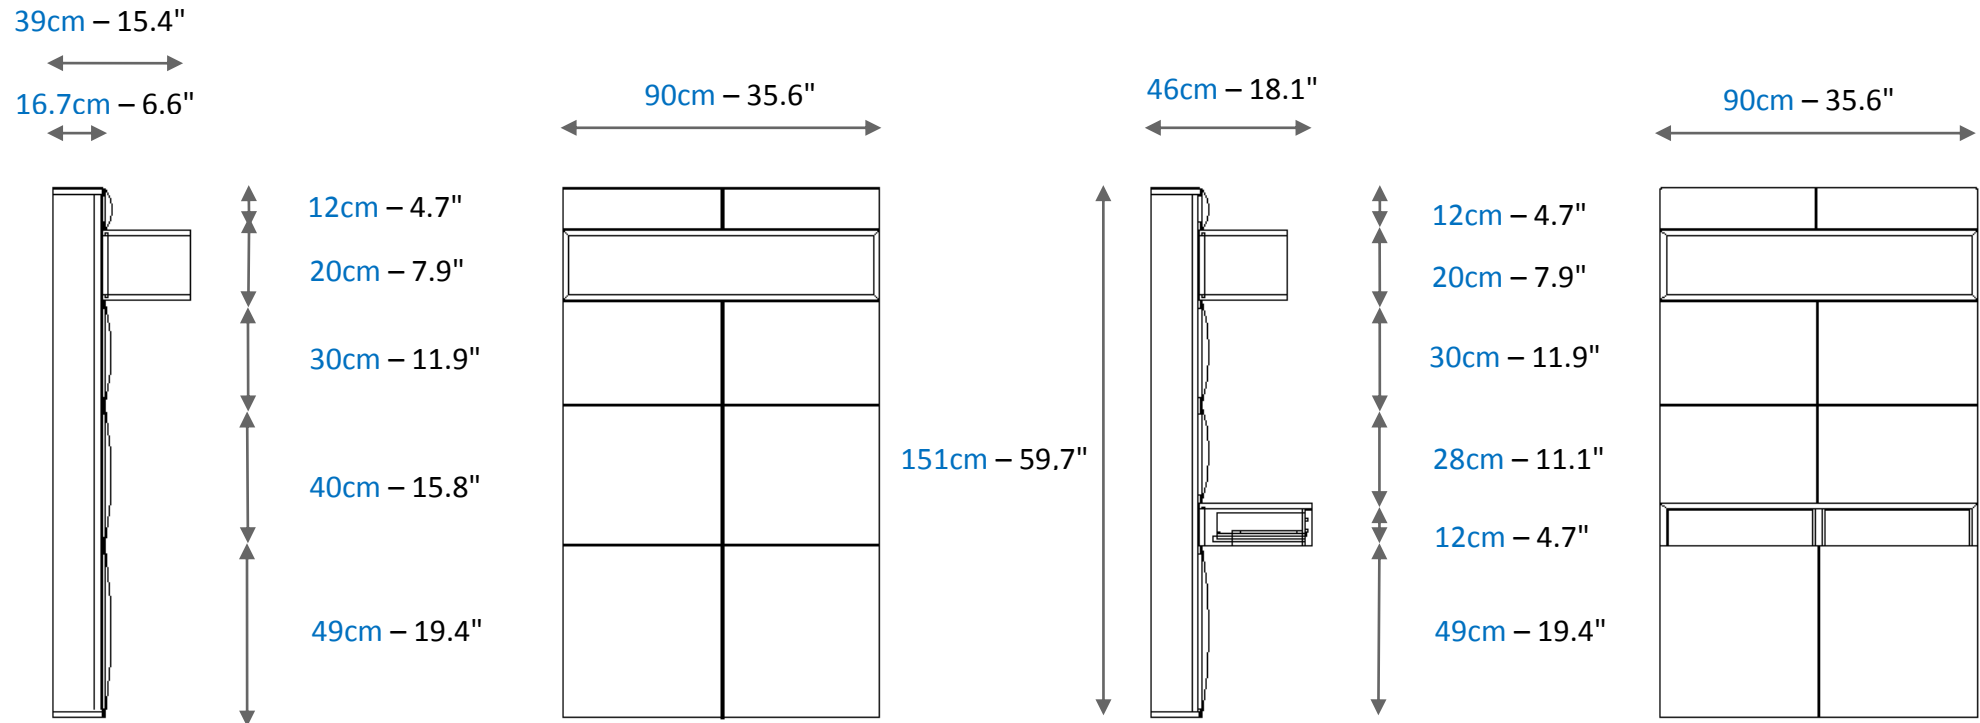

TIROIR – DRAWER – CAJON

COMMODE – CHEST OF DRAWER – COMODA

Collection COURCHEVEL

rochebobois
PARIS

design Philippe Bouix

NICHE OUVERT AVEC LED

OPEN BOX WITH LED LIGHT

ESPACIO ABIERTO CON LUZ LED

NICHE OUVERTE AVEC LED ET COMMODE

OPEN BOX WITH LED LIGHT AND CHEST OF DRAWERS

ESPACIO ABIERTO CON LUZ LED Y CÓMODA

TU116