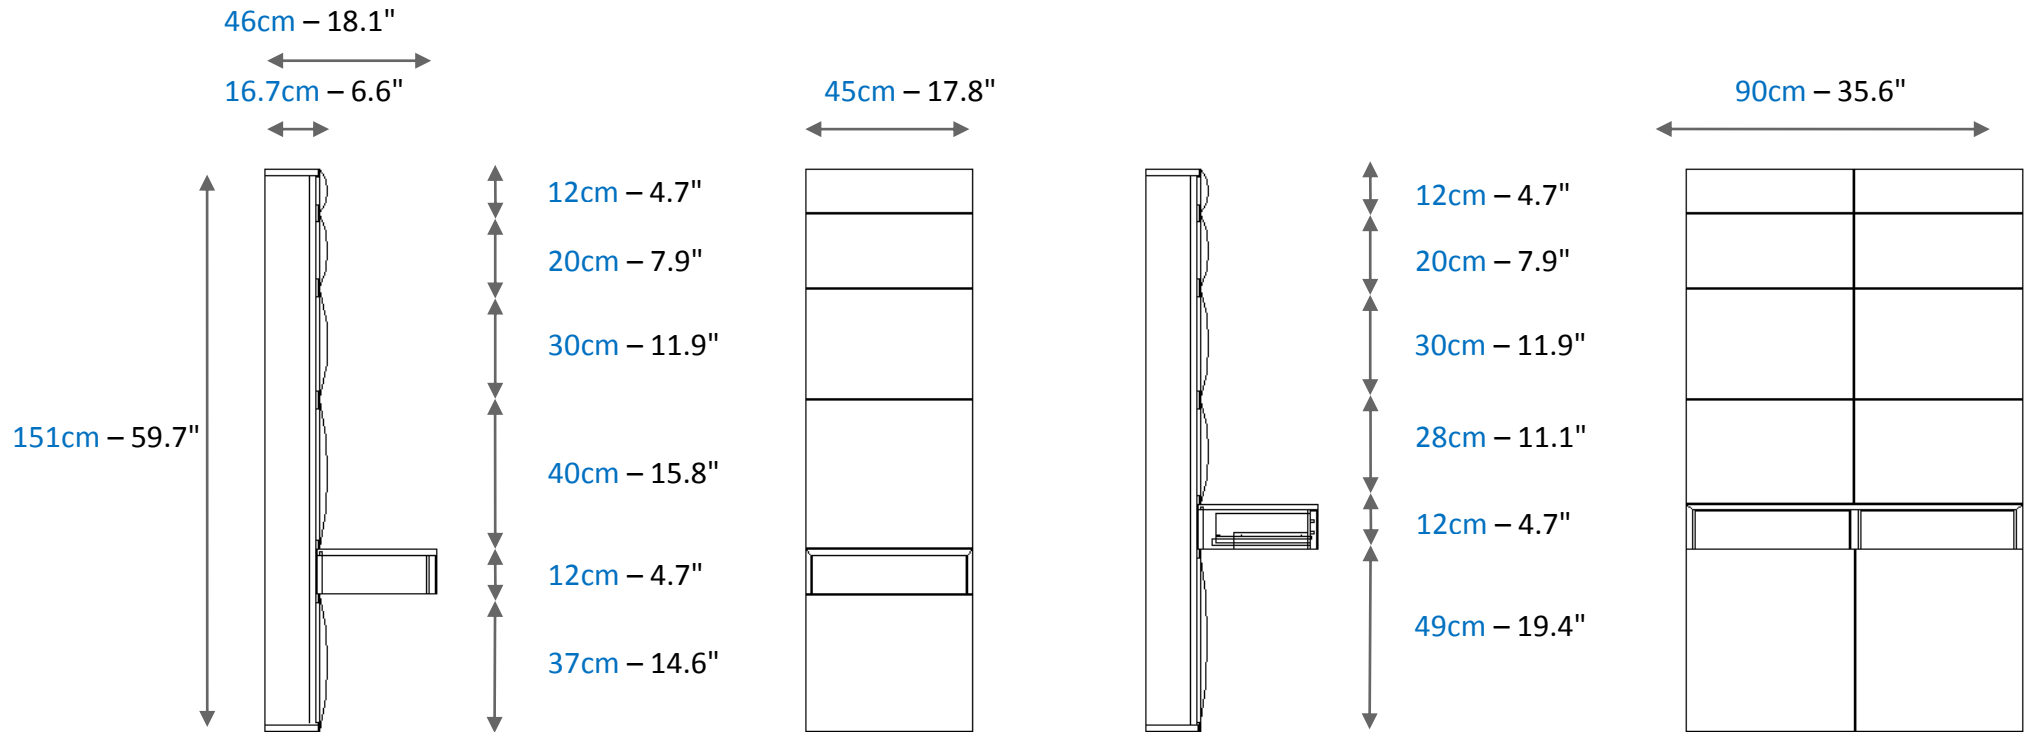

TETE DE LIT - HEADBOARD – CABECERO

Collection COURCHEVEL

design Philippe Bouix