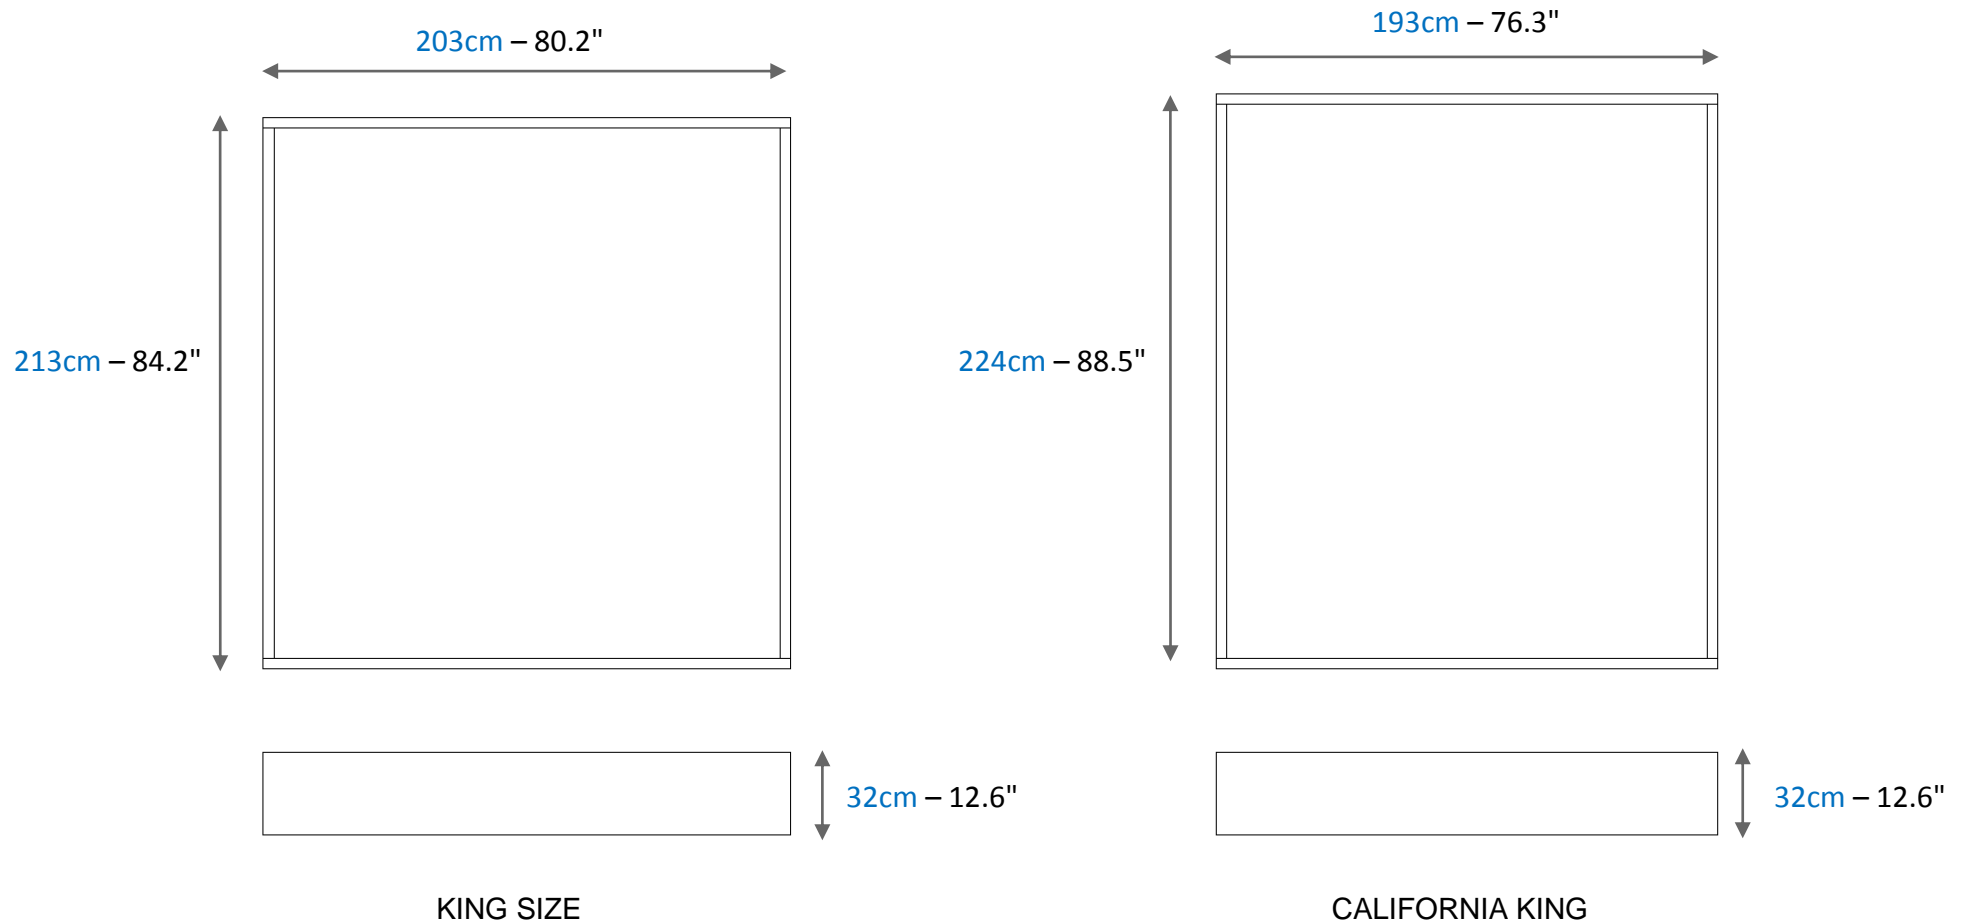

Modular headboard or full bed can be adapted in both length and height, depending on the number of selected pads. Different option : drawer, flap-door with lamp, chest of drawer and open box with led light. Available in leather or in fabric. Headboard frame and bedside table interior in ALPI® veneer or in satin lacquer finish .Available in dimensions fitting all mattress sizes. Padded bed frame upholstered in leather. Bed base and mattress not included

design Philippe Bouix

EUROPEAN SIZE

QUEEN SIZE

CADRE DU LIT – BED FRAME - MARCO DE CAMA

Collection COURCHEVEL

design Philippe Bouix

CADRE DU LIT – BED FRAME - MARCO DE CAMA