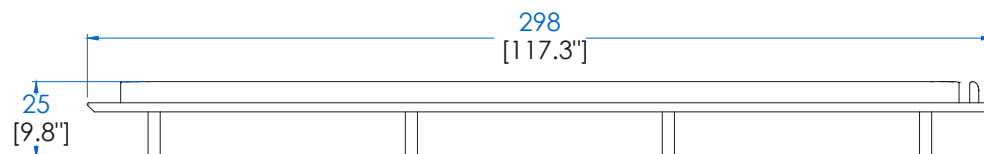

Collection MAH JONG

rochebobois
PARIS

design Hans Hopfer

CTMJ.BA10GL - Plateforme Angle Gauche 3 Places Laquée – L298 H25 P103 cm
CTMJ.BA10GR - Plateforme Angle Gauche 3 Places Rosewood
CTMJ.BA10GZ - Plateforme Angle Gauche 3 Places Zebano

CTMJ.BA10GL - 3 Seat Corner Left Platform Lacquer – L117,3" H9,8" P40,5"
CTMJ.BA10GR - 3 Seat Corner Left Platform Rosewood
CTMJ.BA10GZ - 3 Seat Corner Left Platform Zebano

CTMJ.BA10GL - Plataforma Ángulo Izquierdo 3 Plazas Lacada
CTMJ.BA10GR - Plataforma Ángulo Izquierdo 3 Plazas Rosewood
CTMJ.BA10GZ - Plataforma Ángulo Izquierdo 3 Plazas Zebano