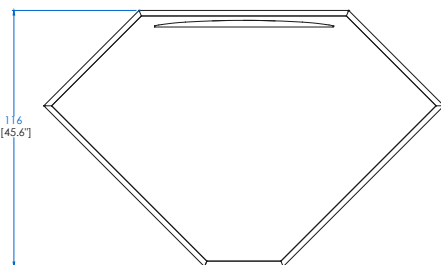

- CTMJ.BA11L - Plateforme Angle Panoramique Laquée – L181,3 H25 P116 cm
- CTMJ.BA11R - Plateforme Angle Panoramique Rosewood
- CTMJ.BA11Z - Plateforme Angle Panoramique Zebrano
- CTMJ.BA11L - Panoramic Corner Platform Lacquer – L71,3" H9,8" P45,6"
- CTMJ.BA11R - Panoramic Corner Platform Rosewood
- CTMJ.BA11Z - Panoramic Corner Platform Zebrano
- CTMJ.BA11L - Plataforma Ángulo Panorámico Lacada
- CTMJ.BA11R - Plataforma Ángulo Panorámico Rosewood
- CTMJ.BA11Z - Plataforma Ángulo Panorámico Zebrano