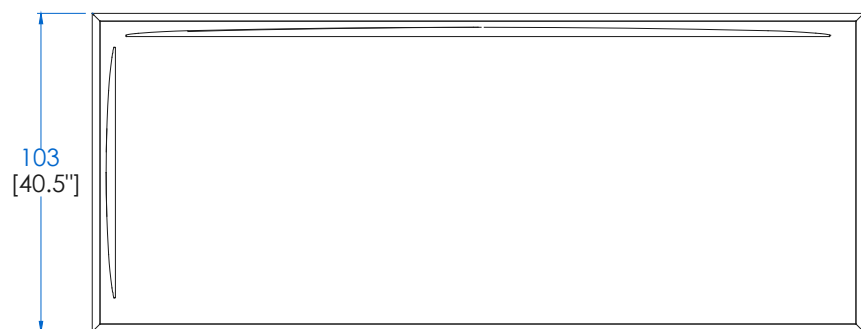

Collection MAH JONG

rochebobois
PARIS

design Hans Hopfer

CTMJ.BA09GL - Plateforme Angle Gauche 2.5 Places Laquée – L250 H25 P103 cm
CTMJ.BA09GR - Plateforme Angle Gauche 2.5 Places Rosewood
CTMJ.BA09GZ - Plateforme Angle Gauche 2.5 Places Zebano

CTMJ.BA09GL - 2.5 Seat Corner Left Platform Lacquer – L98,4" H9,8" P40,5"
CTMJ.BA09GR - 2.5 Seat Corner Left Platform Rosewood
CTMJ.BA09GZ - 2.5 Seat Corner Left Platform Zebano

CTMJ.BA09GL - Plataforma Ángulo Izquierdo 2.5 Plazas Lacada
CTMJ.BA09GR - Plataforma Ángulo Izquierdo 2.5 Plazas Rosewood
CTMJ.BA09GZ - Plataforma Ángulo Izquierdo 2.5 Plazas Zebano