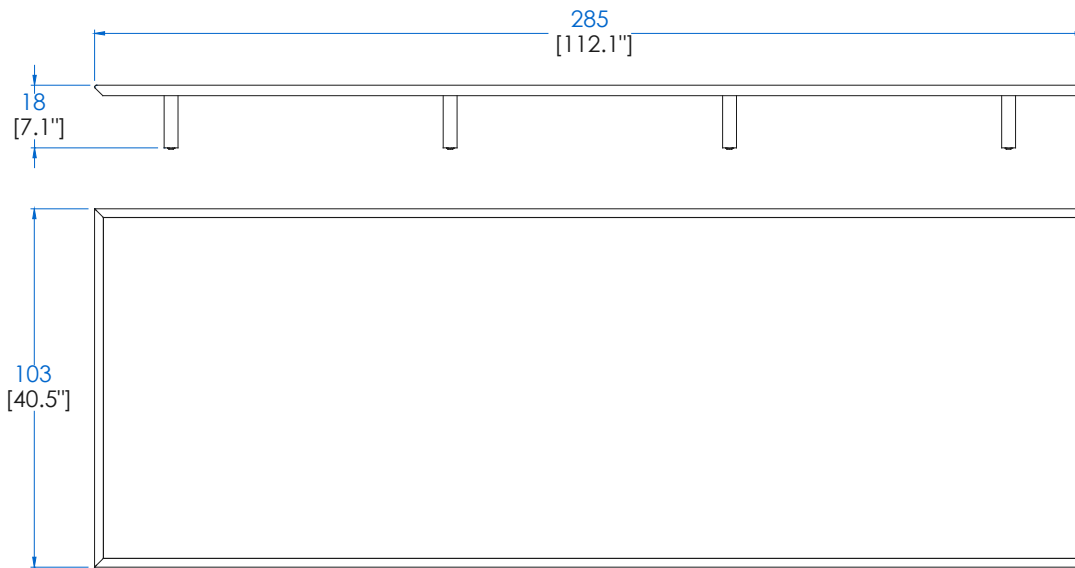

Collection MAH JONG

rochebobois
PARIS

design Hans Hopfer

CTMJ.MC06L - Table Basse Rectangulaire Laquée – L285 H18 P103 cm
CTMJ.MC06R - Table Basse Rectangulaire Rosewood
CTMJ.MC06Z - Table Basse Rectangulaire Zebrano

CTMJ.MC06L - Rectangular Cocktail Table Lacquer – L112,1" H7,1" P40,5"
CTMJ.MC06R - Rectangular Cocktail Table Rosewood
CTMJ.MC06Z - Rectangular Cocktail Table Zebrano

CTMJ.MC06L - Mesa de Centro Rectangular Lacada
CTMJ.MC06R - Mesa de Centro Rectangular Rosewood
CTMJ.MC06Z - Mesa de Centro Rectangular Zebrano