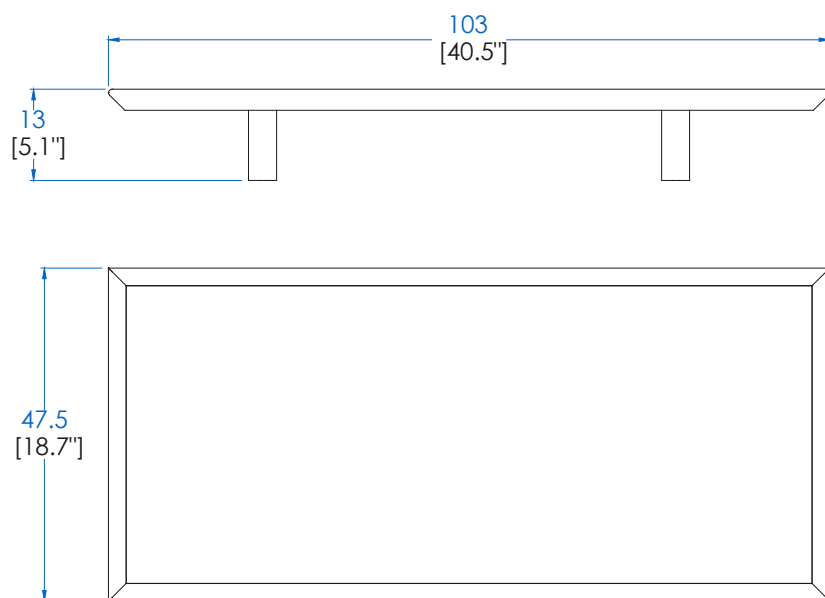

Collection MAH JONG

rochebobois
PARIS

design Hans Hopfer

CTMJ.MC10L - Table Pont Rectangulaire Laquée – L103 H13 P47,5 cm

CTMJ.MC10R - Table Pont Rectangulaire Rosewood

CTMJ.MC10Z - Table Pont Rectangulaire Zebrano

CTMJ.MC10P - Table Pont Rectangulaire Cannage

CTMJ.MC10L - Rectangular "Tray" Table Lacquer – L40,5" H5,1" P18,7"

CTMJ.MC10R - Rectangular "Tray" Table Rosewood

CTMJ.MC10Z - Rectangular "Tray" Table Zebrano

CTMJ.MC10P - Rectangular "Tray" Table Cannage

CTMJ.MC10L - Bandeja Rectangular Lacada

CTMJ.MC10R - Bandeja Rectangular Rosewood

CTMJ.MC10Z - Bandeja Rectangular Zebrano

CTMJ.MC10P - Bandeja Rectangular Cannage