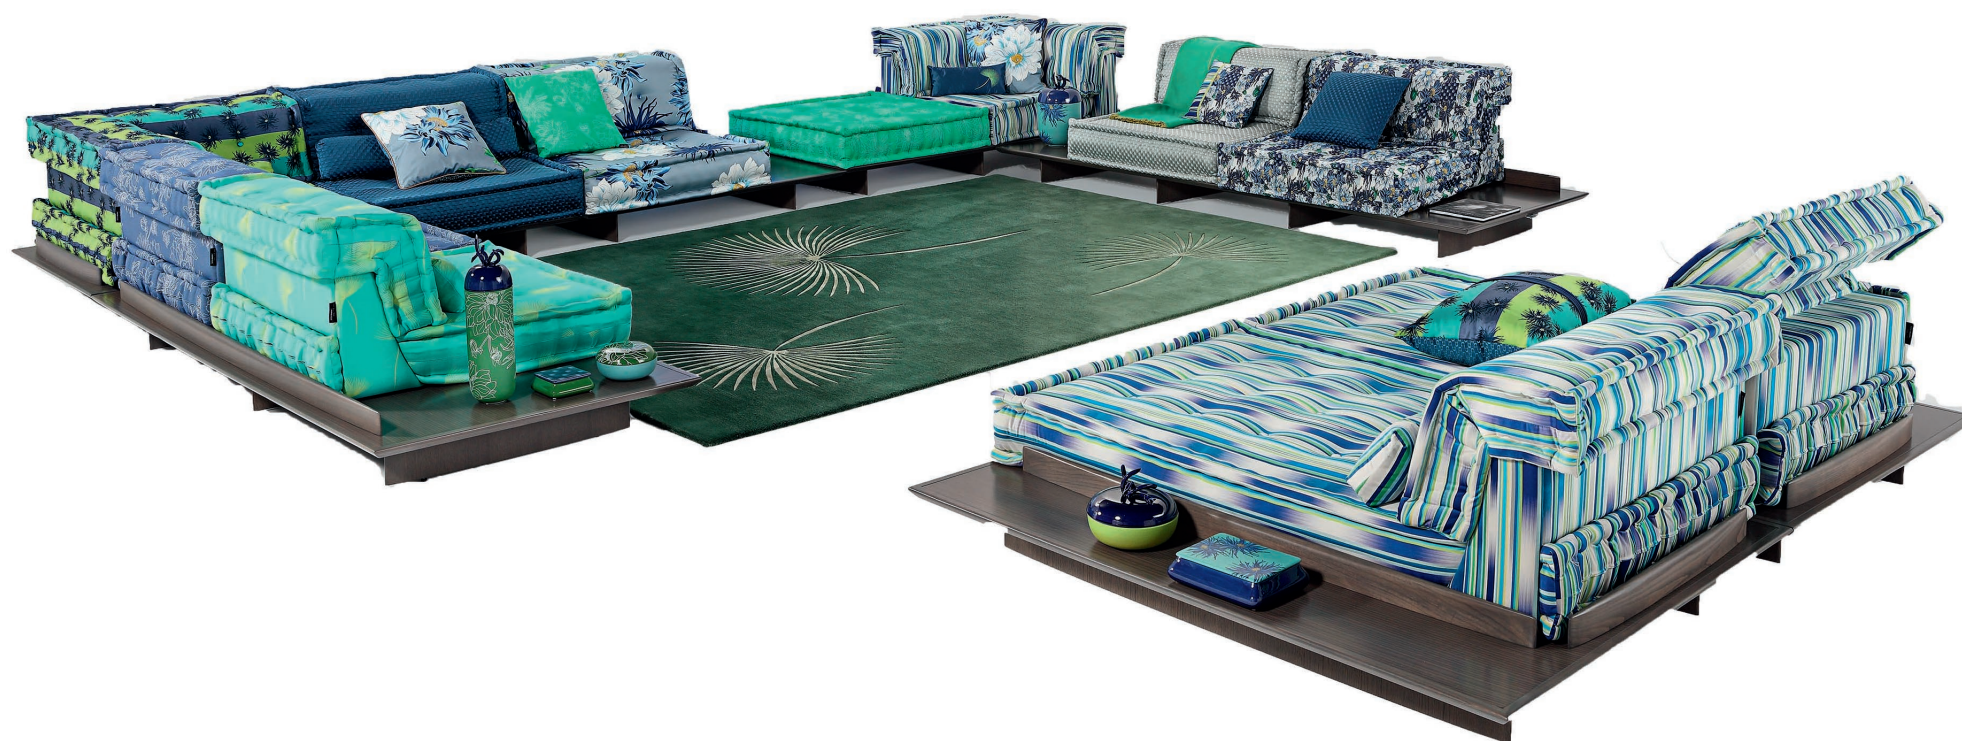

Collection MAH JONG

rochebobois
PARIS

design Hans Hopper

JO320