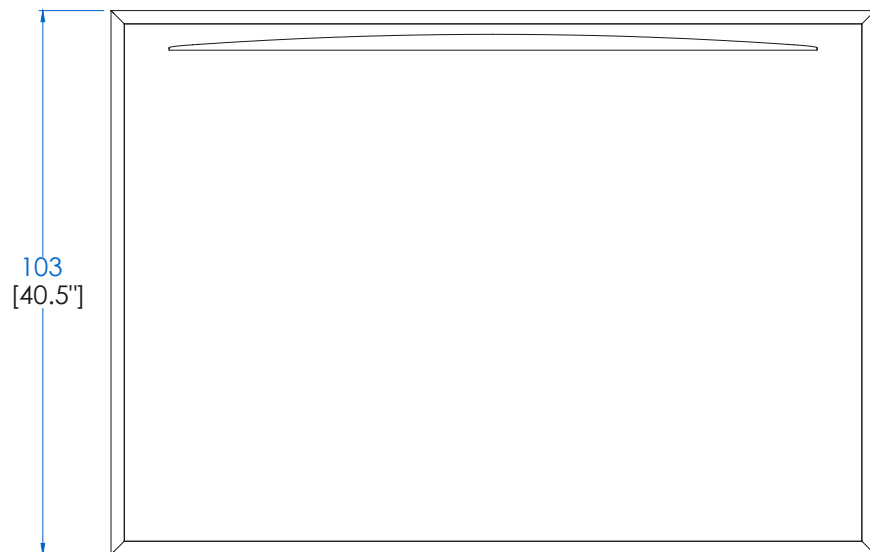

Collection MAH JONG

rochebobois
PARIS

design Hans Hopfer

CTMJ.BA02L - Plateforme Assise 1.5 Place Laquée – L145 H25 P103 cm
CTMJ.BA02R - Plateforme Assise 1.5 Place Rosewood
CTMJ.BA02Z - Plateforme Assise 1.5 Place Zebrano

CTMJ.BA02L - 1.5 Seat Platform Lacquer – L57,1" H9,8" P40,5"
CTMJ.BA02R - 1.5 Seat Platform Rosewood
CTMJ.BA02Z - 1.5 Seat Platform Zebrano

CTMJ.BA02L - Plataforma Asiento 1.5 Plaza Lacada
CTMJ.BA02R - Plataforma Asiento 1.5 Plaza Rosewood
CTMJ.BA02Z - Plataforma Asiento 1.5 Plaza Zebrano