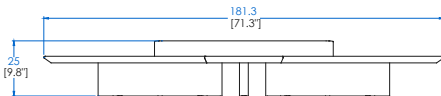

- CTMJ.BA11L - Plateforme Angle Panoramique Laquée – L181,3 H25 P116 cm
- CTMJ.BA11R - Plateforme Angle Panoramique Rosewood
- CTMJ.BA11Z - Plateforme Angle Panoramique Zebrano
- CTMJ.BA11L - Panoramic Corner Platform Lacquer – L71,3" H9,8" P45,6"
- CTMJ.BA11R - Panoramic Corner Platform Rosewood
- CTMJ.BA11Z - Panoramic Corner Platform Zebrano
- CTMJ.BA11L - Plataforma Ángulo Panorámico Lacada
- CTMJ.BA11R - Plataforma Ángulo Panorámico Rosewood
- CTMJ.BA11Z - Plataforma Ángulo Panorámico Zebrano