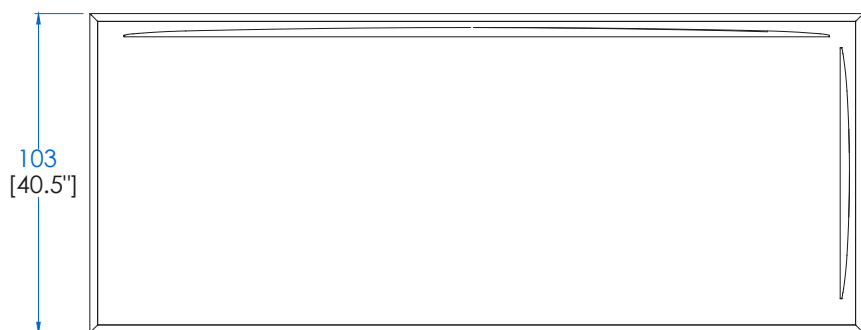

Collection MAH JONG

rochebobois
PARIS

design Hans Hopfer

CTMJ.BA09GL - Plateforme Angle Gauche 2.5 Places Laquée – L250 H25 P103 cm
CTMJ.BA09GR - Plateforme Angle Gauche 2.5 Places Rosewood
CTMJ.BA09GZ - Plateforme Angle Gauche 2.5 Places Zebano

CTMJ.BA09GL - 2.5 Seat Corner Left Platform Lacquer – L98,4" H9,8" P40,5"
CTMJ.BA09GR - 2.5 Seat Corner Left Platform Rosewood
CTMJ.BA09GZ - 2.5 Seat Corner Left Platform Zebano

CTMJ.BA09GL - Plataforma Ángulo Izquierdo 2.5 Plazas Lacada
CTMJ.BA09GR - Plataforma Ángulo Izquierdo 2.5 Plazas Rosewood
CTMJ.BA09GZ - Plataforma Ángulo Izquierdo 2.5 Plazas Zebano