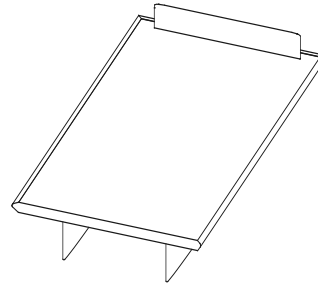

Collection MAH JONG

design Hans Hopper

- CTMJ.BA12L - Plateforme Chaise Longue Laquée – L97 H25 P172 cm
- CTMJ.BA12R - Plateforme Chaise Longue Rosewood
- CTMJ.BA12Z - Plateforme Chaise Longue Zebrano
- CTMJ.BA12L - Lounge Chair Platform Lacquer – L38,2" H9,8" P67,7"
- CTMJ.BA12R - Lounge Chair Platform Rosewood
- CTMJ.BA12Z - Lounge Chair Platform Zebrano
- CTMJ.BA12L - Plataforma Chaise Longue Lacada
- CTMJ.BA12R - Plataforma Chaise Longue Rosewood
- CTMJ.BA12Z - Plataforma Chaise Longue Zebrano