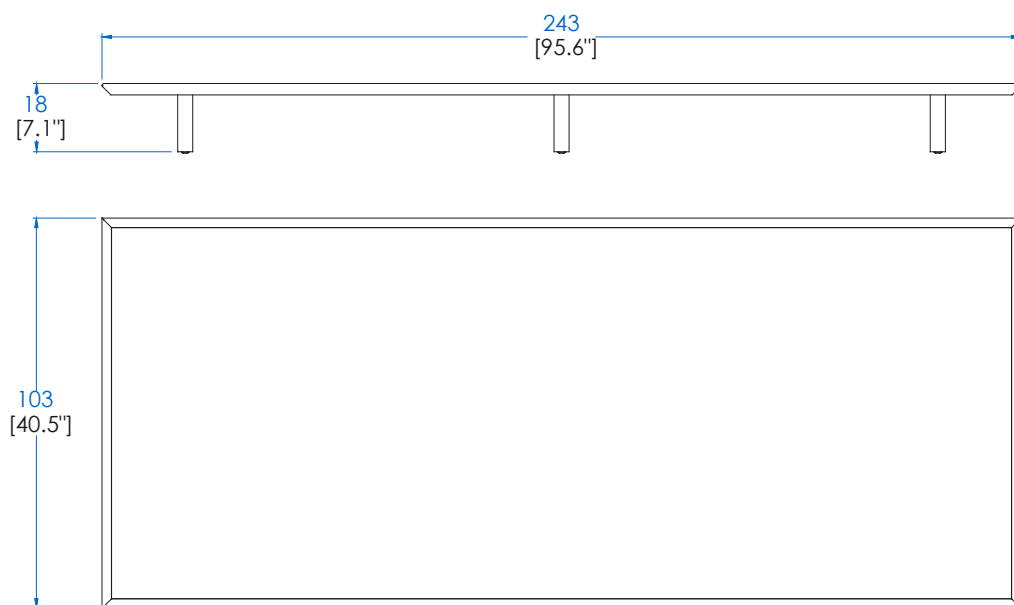

Collection MAH JONG

rochebobois
PARIS

design Hans Hopfer

CTMJ.MC05L - Table Basse Rectangulaire Laquée – L243 H18 P103 cm
CTMJ.MC05R - Table Basse Rectangulaire Rosewood
CTMJ.MC05Z - Table Basse Rectangulaire Zebrano

CTMJ.MC05L - Rectangular Cocktail Table Lacquer – L95,6" H7,1" P40,5"
CTMJ.MC05R - Rectangular Cocktail Table Rosewood
CTMJ.MC05Z - Rectangular Cocktail Table Zebrano

CTMJ.MC05L - Mesa de Centro Rectangular Lacada
CTMJ.MC05R - Mesa de Centro Rectangular Rosewood
CTMJ.MC05Z - Mesa de Centro Rectangular Zebrano