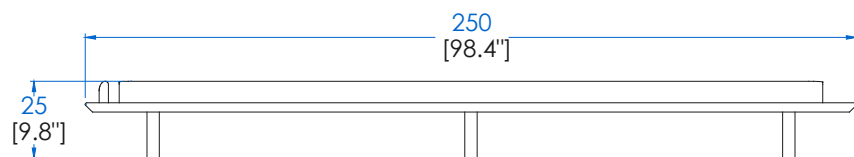

Collection MAH JONG

rochebobois
PARIS

design Hans Hopfer

CTMJ.BA09GL - Plateforme Angle Gauche 2.5 Places Laquée – L250 H25 P103 cm
CTMJ.BA09GR - Plateforme Angle Gauche 2.5 Places Rosewood
CTMJ.BA09GZ - Plateforme Angle Gauche 2.5 Places Zebano

CTMJ.BA09GL - 2.5 Seat Corner Left Platform Lacquer – L98,4" H9,8" P40,5"
CTMJ.BA09GR - 2.5 Seat Corner Left Platform Rosewood
CTMJ.BA09GZ - 2.5 Seat Corner Left Platform Zebano

CTMJ.BA09GL - Plataforma Ángulo Izquierdo 2.5 Plazas Lacada
CTMJ.BA09GR - Plataforma Ángulo Izquierdo 2.5 Plazas Rosewood
CTMJ.BA09GZ - Plataforma Ángulo Izquierdo 2.5 Plazas Zebano