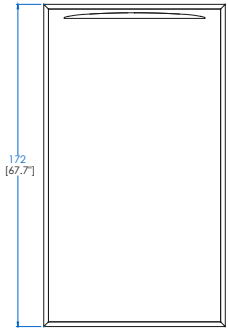

Collection MAH JONG

design Hans Hopper

- CTMJ.BA12L - Plateforme Chaise Longue Laquée – L97 H25 P172 cm
- CTMJ.BA12R - Plateforme Chaise Longue Rosewood
- CTMJ.BA12Z - Plateforme Chaise Longue Zebrano
- CTMJ.BA12L - Lounge Chair Platform Lacquer – L38,2" H9,8" P67,7"
- CTMJ.BA12R - Lounge Chair Platform Rosewood
- CTMJ.BA12Z - Lounge Chair Platform Zebrano
- CTMJ.BA12L - Plataforma Chaise Longue Lacada
- CTMJ.BA12R - Plataforma Chaise Longue Rosewood
- CTMJ.BA12Z - Plataforma Chaise Longue Zebrano