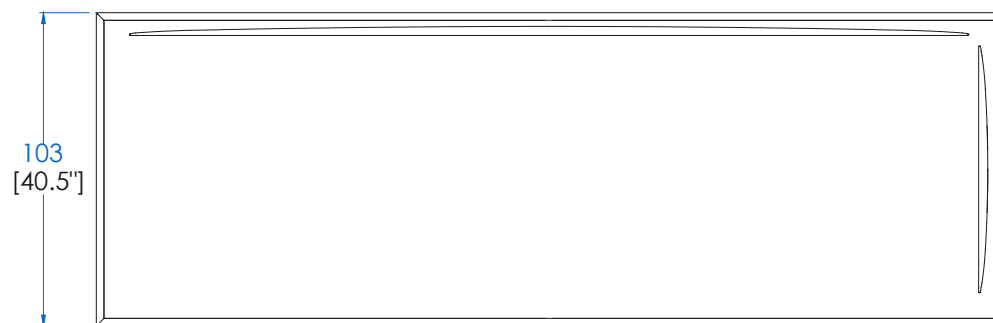

Collection MAH JONG

rochebobois
PARIS

design Hans Hopfer

CTMJ.BA10GL - Plateforme Angle Gauche 3 Places Laquée – L298 H25 P103 cm
CTMJ.BA10GR - Plateforme Angle Gauche 3 Places Rosewood
CTMJ.BA10GZ - Plateforme Angle Gauche 3 Places Zebano

CTMJ.BA10GL - 3 Seat Corner Left Platform Lacquer – L117,3" H9,8" P40,5"
CTMJ.BA10GR - 3 Seat Corner Left Platform Rosewood
CTMJ.BA10GZ - 3 Seat Corner Left Platform Zebano

CTMJ.BA10GL - Plataforma Ángulo Izquierdo 3 Plazas Lacada
CTMJ.BA10GR - Plataforma Ángulo Izquierdo 3 Plazas Rosewood
CTMJ.BA10GZ - Plataforma Ángulo Izquierdo 3 Plazas Zebano