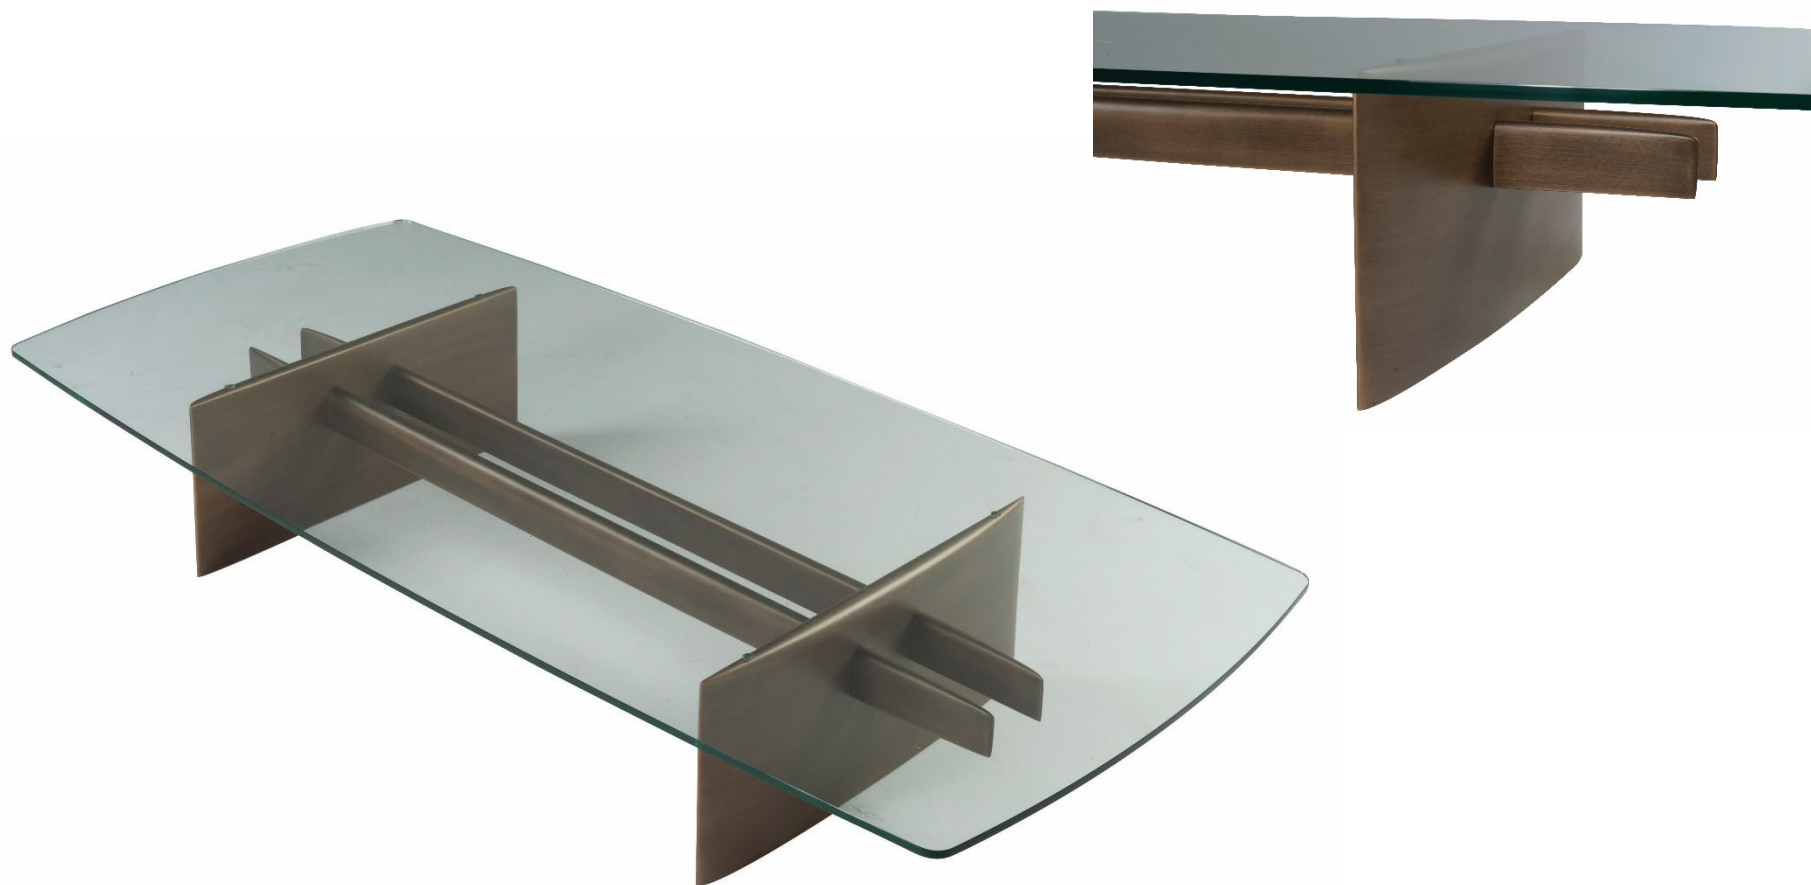

Collection MAH JONG

rochebobois
PARIS

design Hans Hopfer