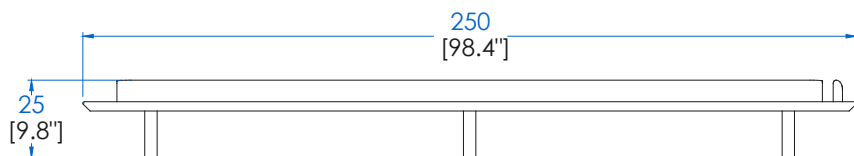

Collection MAH JONG

rochebobois
PARIS

design Hans Hopfer

CTMJ.BA09GL - Plateforme Angle Gauche 2.5 Places Laquée – L250 H25 P103 cm
CTMJ.BA09GR - Plateforme Angle Gauche 2.5 Places Rosewood
CTMJ.BA09GZ - Plateforme Angle Gauche 2.5 Places Zebano

CTMJ.BA09GL - 2.5 Seat Corner Left Platform Lacquer – L98,4" H9,8" P40,5"
CTMJ.BA09GR - 2.5 Seat Corner Left Platform Rosewood
CTMJ.BA09GZ - 2.5 Seat Corner Left Platform Zebano

CTMJ.BA09GL - Plataforma Ángulo Izquierdo 2.5 Plazas Lacada
CTMJ.BA09GR - Plataforma Ángulo Izquierdo 2.5 Plazas Rosewood
CTMJ.BA09GZ - Plataforma Ángulo Izquierdo 2.5 Plazas Zebano