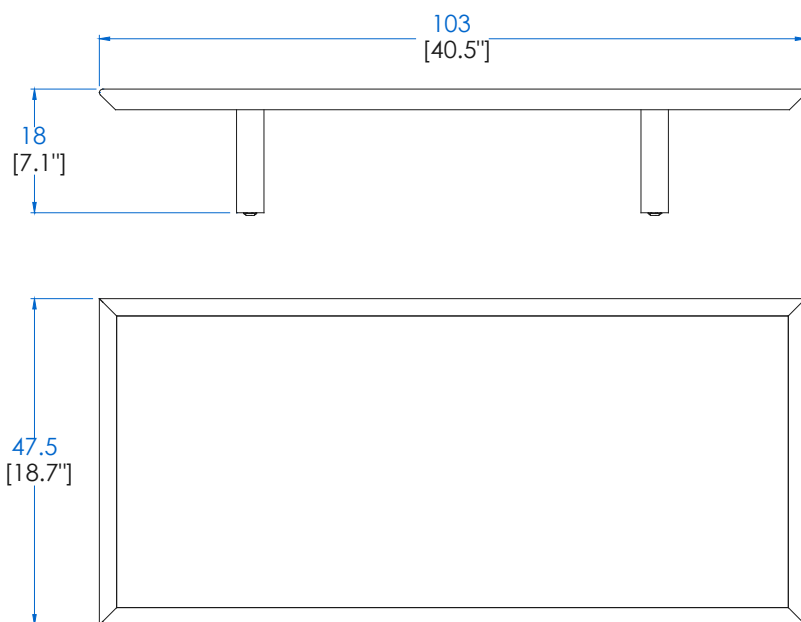

Collection MAH JONG

rochebobois
PARIS

design Hans Hopfer

CTMJ.MC07L - Table Basse Rectangulaire Laquée – L103 H18 P47,5 cm
CTMJ.MC07R - Table Basse Rectangulaire Rosewood
CTMJ.MC07Z - Table Basse Rectangulaire Zebrano

CTMJ.MC07L - Rectangular Cocktail Table Lacquer – L40,5" H7,1" P18,7"
CTMJ.MC07R - Rectangular Cocktail Table Rosewood
CTMJ.MC07Z - Rectangular Cocktail Table Zebrano

CTMJ.MC07L - Mesa de Centro Rectangular Lacada
CTMJ.MC07R - Mesa de Centro Rectangular Rosewood
CTMJ.MC07Z - Mesa de Centro Rectangular Zebrano