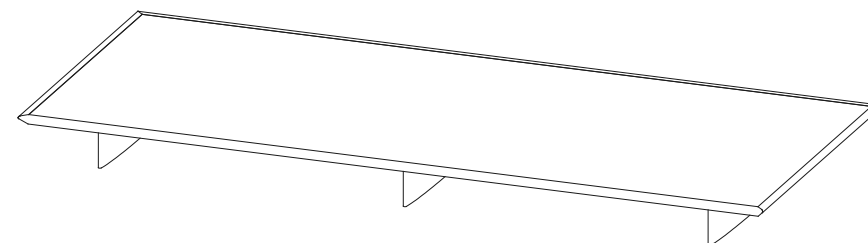

Collection MAH JONG

rochebobois
PARIS

design Hans Hopfer

CTMJ.MC05L - Table Basse Rectangulaire Laquée – L243 H18 P103 cm
CTMJ.MC05R - Table Basse Rectangulaire Rosewood
CTMJ.MC05Z - Table Basse Rectangulaire Zebrano

CTMJ.MC05L - Rectangular Cocktail Table Lacquer – L95,6" H7,1" P40,5"
CTMJ.MC05R - Rectangular Cocktail Table Rosewood
CTMJ.MC05Z - Rectangular Cocktail Table Zebrano

CTMJ.MC05L - Mesa de Centro Rectangular Lacada
CTMJ.MC05R - Mesa de Centro Rectangular Rosewood
CTMJ.MC05Z - Mesa de Centro Rectangular Zebrano