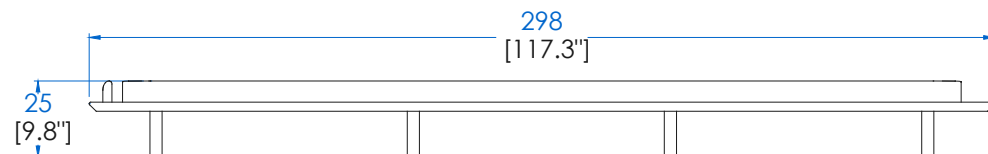

Collection MAH JONG

rochebobois
PARIS

design Hans Hopfer

CTMJ.BA10GL - Plateforme Angle Gauche 3 Places Laquée – L298 H25 P103 cm
CTMJ.BA10GR - Plateforme Angle Gauche 3 Places Rosewood
CTMJ.BA10GZ - Plateforme Angle Gauche 3 Places Zebano

CTMJ.BA10GL - 3 Seat Corner Left Platform Lacquer – L117,3" H9,8" P40,5"
CTMJ.BA10GR - 3 Seat Corner Left Platform Rosewood
CTMJ.BA10GZ - 3 Seat Corner Left Platform Zebano

CTMJ.BA10GL - Plataforma Ángulo Izquierdo 3 Plazas Lacada
CTMJ.BA10GR - Plataforma Ángulo Izquierdo 3 Plazas Rosewood
CTMJ.BA10GZ - Plataforma Ángulo Izquierdo 3 Plazas Zebano