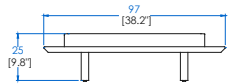

Collection MAH JONG

design Hans Hopper

- CTMJ.BA12L - Plateforme Chaise Longue Laquée – L97 H25 P172 cm
- CTMJ.BA12R - Plateforme Chaise Longue Rosewood
- CTMJ.BA12Z - Plateforme Chaise Longue Zebrano
- CTMJ.BA12L - Lounge Chair Platform Lacquer – L38,2" H9,8" P67,7"
- CTMJ.BA12R - Lounge Chair Platform Rosewood
- CTMJ.BA12Z - Lounge Chair Platform Zebrano
- CTMJ.BA12L - Plataforma Chaise Longue Lacada
- CTMJ.BA12R - Plataforma Chaise Longue Rosewood
- CTMJ.BA12Z - Plataforma Chaise Longue Zebrano