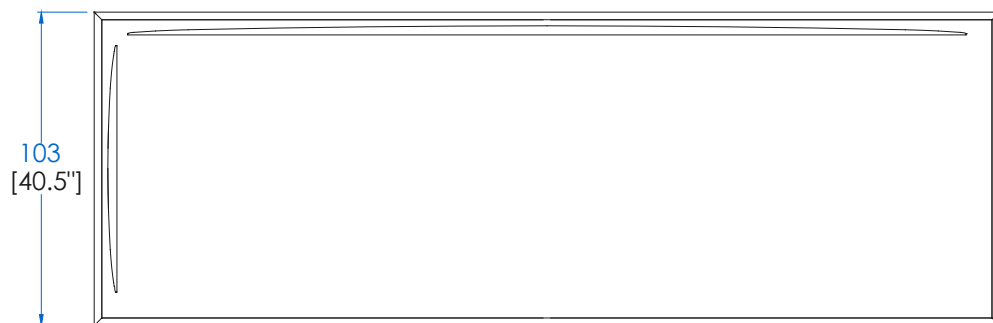

Collection MAH JONG

rochebobois
PARIS

design Hans Hopfer

CTMJ.BA10GL - Plateforme Angle Gauche 3 Places Laquée – L298 H25 P103 cm
CTMJ.BA10GR - Plateforme Angle Gauche 3 Places Rosewood
CTMJ.BA10GZ - Plateforme Angle Gauche 3 Places Zebano

CTMJ.BA10GL - 3 Seat Corner Left Platform Lacquer – L117,3" H9,8" P40,5"
CTMJ.BA10GR - 3 Seat Corner Left Platform Rosewood
CTMJ.BA10GZ - 3 Seat Corner Left Platform Zebano

CTMJ.BA10GL - Plataforma Ángulo Izquierdo 3 Plazas Lacada
CTMJ.BA10GR - Plataforma Ángulo Izquierdo 3 Plazas Rosewood
CTMJ.BA10GZ - Plataforma Ángulo Izquierdo 3 Plazas Zebano