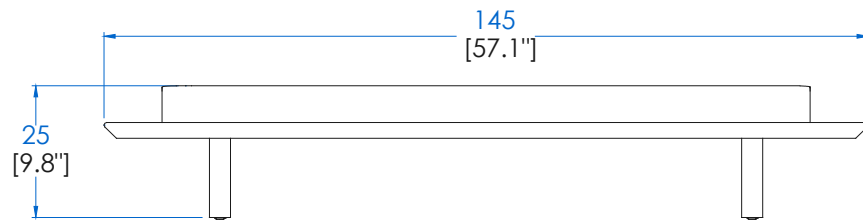

Collection MAH JONG

rochebobois
PARIS

design Hans Hopfer

CTMJ.BA02L - Plateforme Assise 1.5 Place Laquée – L145 H25 P103 cm
CTMJ.BA02R - Plateforme Assise 1.5 Place Rosewood
CTMJ.BA02Z - Plateforme Assise 1.5 Place Zebrano

CTMJ.BA02L - 1.5 Seat Platform Lacquer – L57,1" H9,8" P40,5"
CTMJ.BA02R - 1.5 Seat Platform Rosewood
CTMJ.BA02Z - 1.5 Seat Platform Zebrano

CTMJ.BA02L - Plataforma Asiento 1.5 Plaza Lacada
CTMJ.BA02R - Plataforma Asiento 1.5 Plaza Rosewood
CTMJ.BA02Z - Plataforma Asiento 1.5 Plaza Zebrano