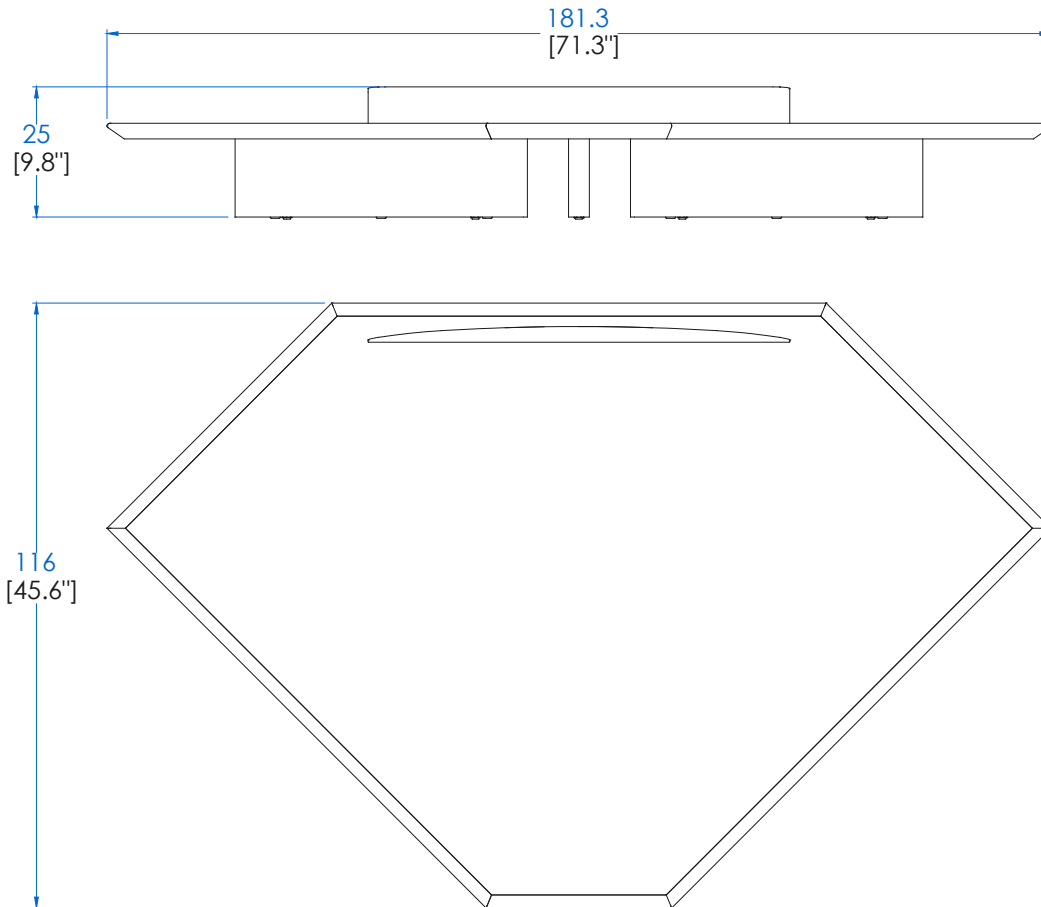

Collection MAH JONG

rochebobois
PARIS

design Hans Hopfer

CTMJ.BA11L - Plateforme Angle Panoramique Laquée – L181,3 H25 P116 cm
CTMJ.BA11R - Plateforme Angle Panoramique Rosewood
CTMJ.BA11Z - Plateforme Angle Panoramique Zebrano

CTMJ.BA11L - Panoramic Corner Platform Lacquer – L71,3" H9,8" P45,6"
CTMJ.BA11R - Panoramic Corner Platform Rosewood
CTMJ.BA11Z - Panoramic Corner Platform Zebrano

CTMJ.BA11L - Plataforma Ángulo Panorámico Lacada
CTMJ.BA11R - Plataforma Ángulo Panorámico Rosewood
CTMJ.BA11Z - Plataforma Ángulo Panorámico Zebrano