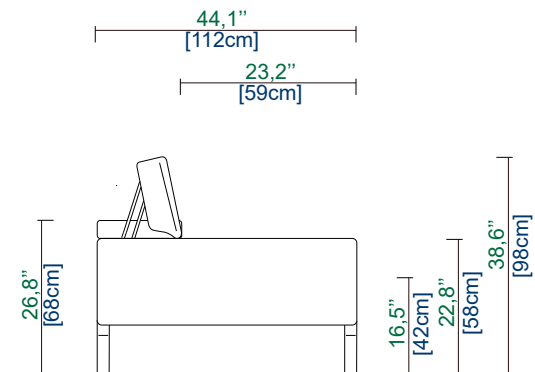

X Grand Canapé 3 places
Large 3-Seat sofa
Gran sofá 3 plazas