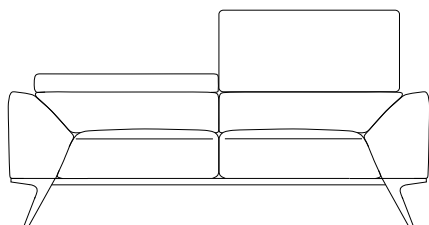

design Sacha LAKIC

2 Canapé 2 places
2-Seat sofa
Sofà 2 plazas

70.9"
[180cm]

11.0"
[28cm]

11.0"
[28cm]

1 Canapé 2,5 Places
2,5-seat sofa
Sofà 2 plazas 1/2

78.7"
[200cm]

44.1"
[112cm]

44.1"
[112cm]

23.2"
[59cm]

26.8"
[68cm]

16.5"
[42cm]

22.8"
[58cm]

38.6"
[98cm]

PREFIXE

design Sacha LAKIC

3 Canapé 3 places
3-Seat sofa
Sofà 3 plazas

X Grand Canapé 3 places
Large 3-Seat sofa
Gran sofá 3 plazas

design Sacha LAKIC

07 Bâtard 2 places acc. Gauche
2-Seat 1-arm unit left armrest
Batard 2 plazas apoy. Izquierdo