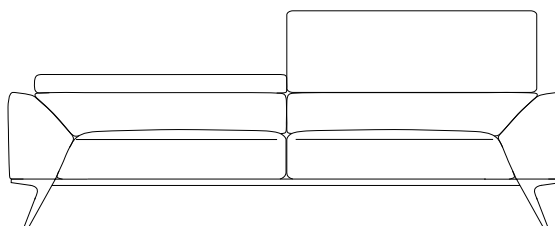

design Sacha LAKIC

2 Canapé 2 places
2-Seat sofa
Sofà 2 plazas

70.9"
[180cm]

11.0"
[28cm]

11.0"
[28cm]

1 Canapé 2,5 Places
2,5-seat sofa
Sofà 2 plazas 1/2

78.7"
[200cm]

44.1"
[112cm]

44.1"
[112cm]

23.2"
[59cm]

26.8"
[68cm]

16.5"
[42cm]

22.8"
[58cm]

38.6"
[98cm]

PREFIXE

design Sacha LAKIC

3 Canapé 3 places
3-Seat sofa
Sofà 3 plazas

X Grand Canapé 3 places
Large 3-Seat sofa
Gran sofá 3 plazas

design Sacha LAKIC

07 Bâtard 2 places acc. Gauche
2-Seat 1-arm unit left armrest
Batard 2 plazas apoy. Izquierdo