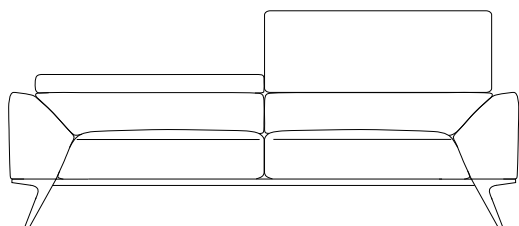

design Sacha LAKIC

2 Canapé 2 places
2-Seat sofa
Sofà 2 plazas

70.9"
[180cm]

11.0"
[28cm]

11.0"
[28cm]

1 Canapé 2,5 Places
2,5-seat sofa
Sofà 2 plazas 1/2

78.7"
[200cm]

44.1"
[112cm]

44.1"
[112cm]

23.2"
[59cm]

26.8"
[68cm]

16.5"
[42cm]

22.8"
[58cm]

38.6"
[98cm]

PREFIXE

design Sacha LAKIC

3 Canapé 3 places
3-Seat sofa
Sofà 3 plazas

X Grand Canapé 3 places
Large 3-Seat sofa
Gran sofá 3 plazas

design Sacha LAKIC

07 Bâtard 2 places acc. Gauche
2-Seat 1-arm unit left armrest
Batard 2 plazas apoy. Izquierdo