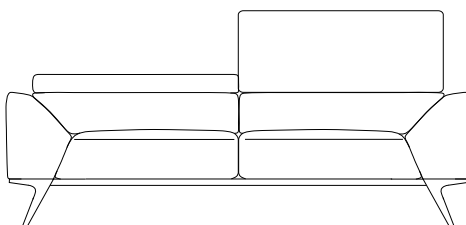

design Sacha LAKIC

2 Canapé 2 places
2-Seat sofa
Sofà 2 plazas

70.9"
[180cm]

11.0"
[28cm]

11.0"
[28cm]

1 Canapé 2,5 Places
2,5-seat sofa
Sofà 2 plazas 1/2

78.7"
[200cm]

44.1"
[112cm]

44.1"
[112cm]

23.2"
[59cm]

26.8"
[68cm]

16.5"
[42cm]

22.8"
[58cm]

38.6"
[98cm]

PREFIXE

design Sacha LAKIC

3 Canapé 3 places
3-Seat sofa
Sofà 3 plazas

X Grand Canapé 3 places
Large 3-Seat sofa
Gran sofá 3 plazas

design Sacha LAKIC

07 Bâtard 2 places acc. Gauche
2-Seat 1-arm unit left armrest
Batard 2 plazas apoy. Izquierdo