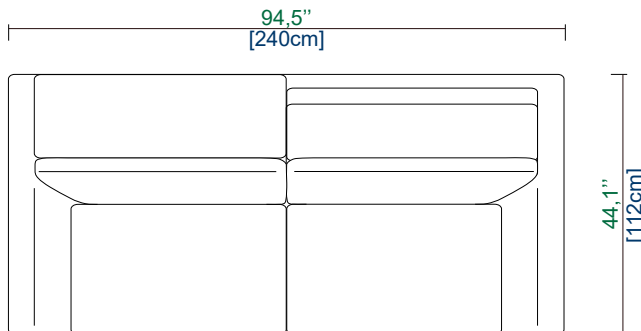

X Grand Canapé 3 places
Large 3-Seat sofa
Gran sofá 3 plazas