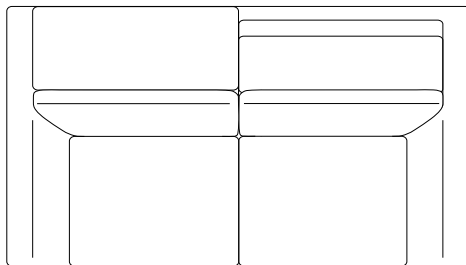

design Sacha LAKIC

2 Canapé 2 places
2-Seat sofa
Sofà 2 plazas

70.9"
[180cm]

11.0"
[28cm]

11.0"
[28cm]

1 Canapé 2,5 Places
2,5-seat sofa
Sofà 2 plazas 1/2

78.7"
[200cm]

44.1"
[112cm]

44.1"
[112cm]

23.2"
[59cm]

26.8"
[68cm]

16.5"
[42cm]

22.8"
[58cm]

38.6"
[98cm]

PREFIXE

design Sacha LAKIC