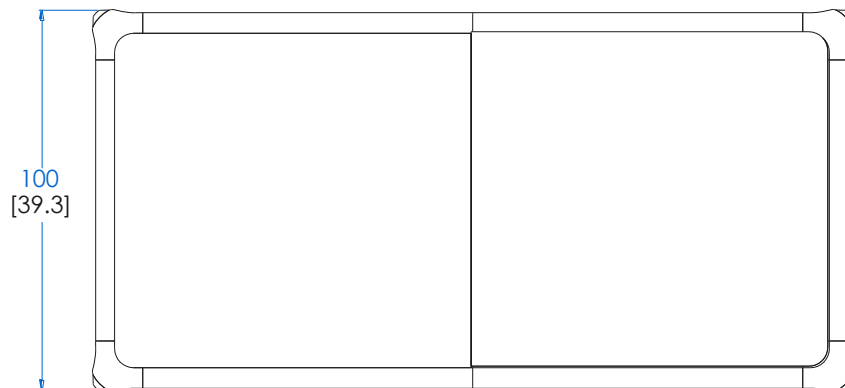

CTBR.AP01 - Sideboard – L 87" H 28,3" P 23"

Sideboard with 4 doors, 1 drawer. Structure in solid beech with stained finish. Top, front and sides in slatted wood and MDF covered with Daquacryl (3 mm-thick glossy PMMA veneer on slatted wood or MDF, 12 colours available) or with a matte lacquer finish. 2 Interior glass shelves.

Collection BRIO (Hêtre)

rochebobois
PARIS

design Sacha Lakic

Table de Repas Rectangulaire – Dining Table Rectangular – Mesa de Comedor Rectangular

Collection BRIO (Hêtre)

rochebobois
PARIS

design Sacha Lakic

CTBR.MS01 - Table de Repas Rectangulaire – L 200 H 75 P 100 cm

Table repas avec 1 allonge portefeuille de 60cm, structure en hêtre massif teinté, plateaux recouvert de Daquacryl (placage de PMMA 3mm grand brillant sur panneaux de médium, 12 coloris) ou en laque mate.

CTBR.MS01 - Dining Table Rectangular – L 79" H 29,5" P 39,3"

Dining table with 1 integrated extension of 60 cm. Structure in solid beech with stained finish. Tops in Daquacryl (3mm-thick glossy PMMA veneer on MDF, 12 colours available) or in matte lacquer finish.