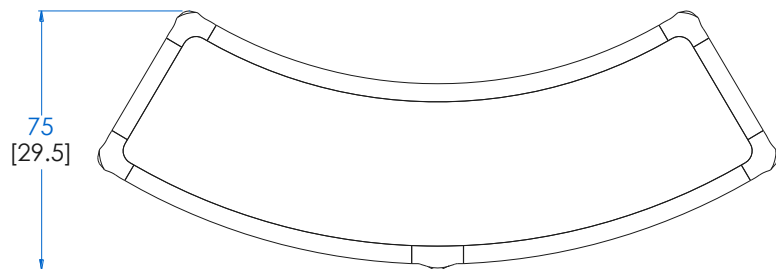

Collection BRIO (Hêtre)

rochebobois
PARIS

design Sacha Lakic

CTBR.BB01.1 - Meuble Bar, sans repose-pieds – L 197,5 H 100 P 75 cm

Meuble bar, avec structure en hêtre massif, plateau et panneaux recouvert de Daquacryl (placage de PMMA 3 mm grand brillant sur panneaux de latté et médium, 12 coloris) ou en laque mate. Intérieur avec 4 étagères.

CTBR.BB01.1 - Bar Unit, no footrest – L 78" H 39,3" P 29,5"

Bar unit with structure in solid beech. Top and panels in Daquacryl (3 mm-thick glossy PMMA veneer on slatted wood or MDF, 12 colours available) or in matte lacquer finish. 4 Interior shelves.

CTBR.BB01.1 - Mueble Bar, sin reposa-pies

Mueble bar con estructura de haya maciza, sobre y paneles recubiertos de Daquacryl (chapado de PMMA 3 mm gran brillo sobre paneles alistonados entrecruzados y médium, 12 colores) o en laca mate. Interior con 4 estantes.