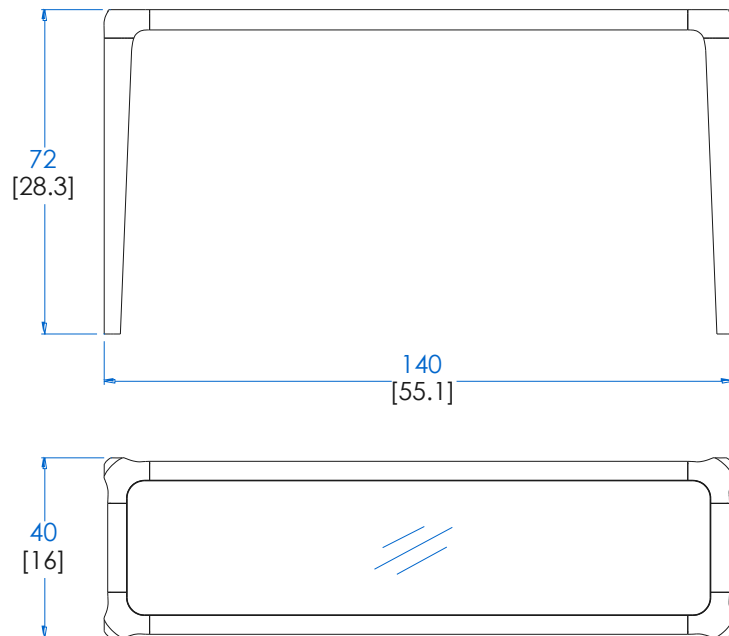

Collection BRIO (Hêtre)

rochebobois
PARIS

design Sacha Lakic

CTBR.CL01 - Console – L 140 H 72 P 40 cm

Console, structure en hêtre massif teinté, plateau en verre fumé bronze ou recouvert de Daquacryl (placage de PMMA 3 mm grand brillant sur panneaux de médium, 12 coloris).

CTBR.CL01 - Console – L 55,1" H 28,3" P 16"

Console with structure in solid beech with stained finish. Top in bronze smoked glass or in Daquacryl (3 mm-thick glossy PMMA veneer on MDF, 12 colours available).

CTBR.CL01 - Consola

Consola con estructura de haya maciza tintada, sobre de cristal ahumado bronce o recubierto de Daquacryl (chapado de PMMA 3 mm gran brillo sobre paneles de médium, 12 colores).