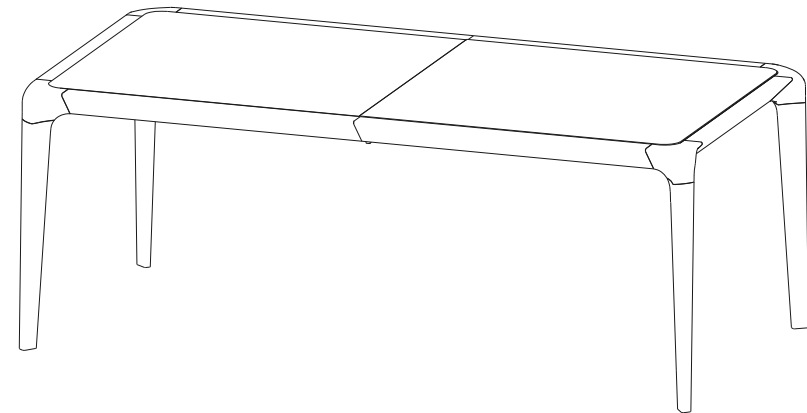

CTBR.AP01 - Sideboard – L 87" H 28,3" P 23"

Sideboard with 4 doors, 1 drawer. Structure in solid beech with stained finish. Top, front and sides in slatted wood and MDF covered with Daquacryl (3 mm-thick glossy PMMA veneer on slatted wood or MDF, 12 colours available) or with a matte lacquer finish. 2 Interior glass shelves.

Collection BRIO (Hêtre)

rochebobois
PARIS

design Sacha Lakic

Table de Repas Rectangulaire – Dining Table Rectangular – Mesa de Comedor Rectangular

Collection BRIO (Hêtre)

rochebobois
PARIS

design Sacha Lakic

CTBR.MS01 - Table de Repas Rectangulaire – L 200 H 75 P 100 cm

Table repas avec 1 allonge portefeuille de 60cm, structure en hêtre massif teinté, plateaux recouvert de Daquacryl (placage de PMMA 3mm grand brillant sur panneaux de médium, 12 coloris) ou en laque mate.

CTBR.MS01 - Dining Table Rectangular – L 79" H 29,5" P 39,3"

Dining table with 1 integrated extension of 60 cm. Structure in solid beech with stained finish. Tops in Daquacryl (3mm-thick glossy PMMA veneer on MDF, 12 colours available) or in matte lacquer finish.