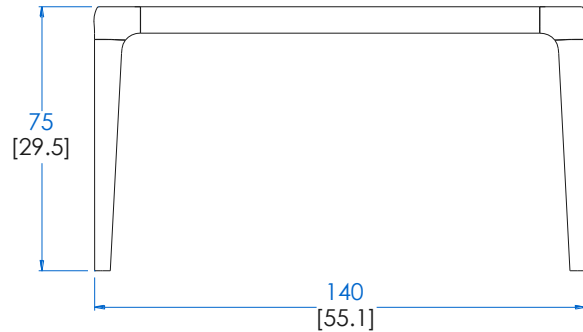

Collection BRIO (Hêtre)

rochebobois
PARIS

design Sacha Ladic

CTBR.MS02F - Table de Repas Carrée – L 140 H 75 P 140 cm

Table repas fixe, structure en hêtre massif teinté, plateau en deux parties recouvert de Daquacryl (placage de PMMA 3 mm grand brillant sur panneaux médium, 12 coloris) ou en laque mate.

CTBR.MS02F - Square Dining Table – L 55,1" H 29,5" P 55,1"

Fixed dining table with structure in solid beech with stained finish. 2-part top in Daquacryl (3 mm-thick glossy PMMA veneer on MDF, 12 colours available) or in matte lacquer finish.

CTBR.MS02F - Mesa de Comedor Cuadrada

Mesa de comedor fija, estructura de haya maciza tintada, sobre en dos partes recubierto de Daquacryl (chapado de PMMA 3 mm gran brillo sobre paneles médium, 12 colores) o en laca mate.