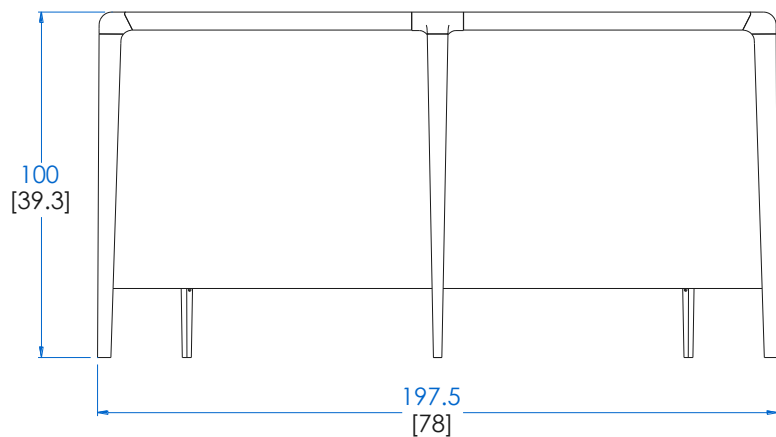

Collection BRIO (Hêtre)

rochebobois
PARIS

design Sacha Lakic

CTBR.BB01.1 - Meuble Bar, sans repose-pieds – L 197,5 H 100 P 75 cm

Meuble bar, avec structure en hêtre massif, plateau et panneaux recouvert de Daquacryl (placage de PMMA 3 mm grand brillant sur panneaux de latté et médium, 12 coloris) ou en laque mate. Intérieur avec 4 étagères.

CTBR.BB01.1 - Bar Unit, no footrest – L 78" H 39,3" P 29,5"

Bar unit with structure in solid beech. Top and panels in Daquacryl (3 mm-thick glossy PMMA veneer on slatted wood or MDF, 12 colours available) or in matte lacquer finish. 4 Interior shelves.

CTBR.BB01.1 - Mueble Bar, sin reposa-pies

Mueble bar con estructura de haya maciza, sobre y paneles recubiertos de Daquacryl (chapado de PMMA 3 mm gran brillo sobre paneles alistonados entrecruzados y médium, 12 colores) o en laca mate. Interior con 4 estantes.