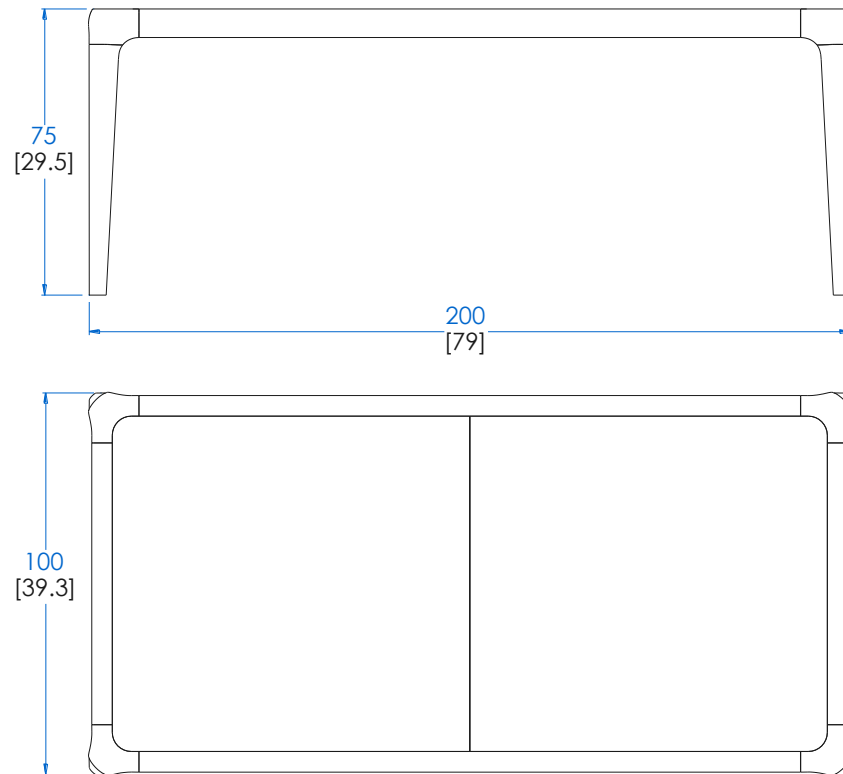

Collection BRIO (Hêtre)

rochebobois
PARIS

design Sacha Lakic

CTBR.MS01F - Table de Repas Rectangulaire – L 200 H 75 P 100 cm

Table repas avec 1 allonge portefeuille de 60cm, structure en hêtre massif teinté, plateaux recouvert de Daquacryl (placage de PMMA 3 mm grand brillant sur panneaux de médium, 12 coloris) ou en laque mate.

CTBR.MS01F - Dining Table Rectangular – L 79" H 29,5" P 39,3"

Dining table with 1 integrated extension of 60 cm. Structure in solid beech with stained finish. Tops in Daquacryl (3 mm-thick glossy PMMA veneer on MDF, 12 colours available) or in matte lacquer finish.

CTBR.MS01F - Mesa de Comedor Rectangular

Mesa de comedor con 1 extensión integrada de 60 cm, estructura de haya maciza tintada, sobres recubiertos de Daquacryl (chapado de PMMA 3 mm gran brillo sobre paneles de médium, 12 colores) o en laca mate.