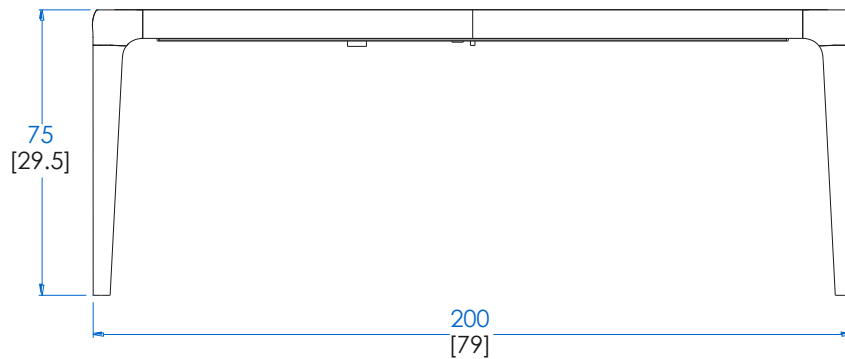

CTBR.AP01 - Sideboard – L 87" H 28,3" P 23"

Sideboard with 4 doors, 1 drawer. Structure in solid beech with stained finish. Top, front and sides in slatted wood and MDF covered with Daquacryl (3 mm-thick glossy PMMA veneer on slatted wood or MDF, 12 colours available) or with a matte lacquer finish. 2 Interior glass shelves.

Collection BRIO (Hêtre)

rochebobois
PARIS

design Sacha Lakic

Table de Repas Rectangulaire – Dining Table Rectangular – Mesa de Comedor Rectangular

Collection BRIO (Hêtre)

rochebobois
PARIS

design Sacha Lakic

CTBR.MS01 - Table de Repas Rectangulaire – L 200 H 75 P 100 cm

Table repas avec 1 allonge portefeuille de 60cm, structure en hêtre massif teinté, plateaux recouvert de Daquacryl (placage de PMMA 3mm grand brillant sur panneaux de médium, 12 coloris) ou en laque mate.

CTBR.MS01 - Dining Table Rectangular – L 79" H 29,5" P 39,3"

Dining table with 1 integrated extension of 60 cm. Structure in solid beech with stained finish. Tops in Daquacryl (3mm-thick glossy PMMA veneer on MDF, 12 colours available) or in matte lacquer finish.