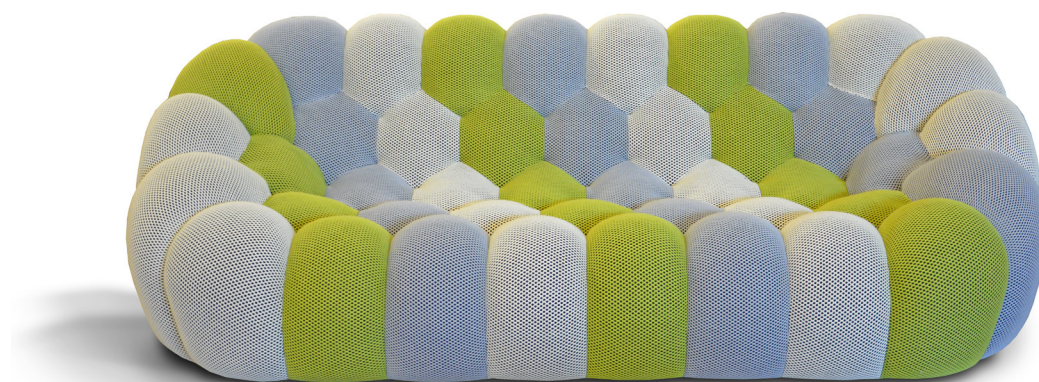

BUBBLE

design Sacha LAKIC