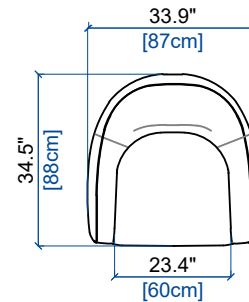

height: 28.5" [72 cm]  
seat height: 17" [43 cm]  
arm width: 9.4" [24 cm]

CANAPE 3 PLACES  
3-SEAT SOFA  
SOFA 3 PLAZAS

height: 28.5" [72 cm]  
seat height: 17" [43 cm]  
arm width: 9.4" [24 cm]

CANAPE 2.5 PLACES  
2.5-SEAT SOFA  
SOFA 2,5 PLAZAS

height: 28.5" [72 cm]  
seat height: 17" [43 cm]  
arm width: 9.4" [24 cm]

CANAPE 2 PLACES  
2-SEAT SOFA  
SOFA 2 PLAZAS

height: 28.5" [72 cm]  
seat height: 17" [43 cm]  
arm width: 9.4" [24 cm]

CANAPE 1,5 PLACE  
1.5-SEAT SOFA  
SOFA 1,5 PLAZA

height: 28.5" [72 cm]  
seat height: 17" [43 cm]  
arm width: 9.4" [24 cm]

PETIT COUSSIN  
SMALL CUSHION  
COJIN PEQUEÑO

REPOSE-PIEDS  
FOOTREST  
REPOSAPIÉS

FAUTEUIL PIVOTANT  
SWIVEL ARMCHAIR  
SILLÓN GIRATORIO

height: 29.1" [74 cm]  
seat height: 17" [43 cm]  
arm width: 7.5" [19 cm]

105 BATARD 3 PL ACC. GAUCHE  
3-SEAT 1-ARM UNIT LEFT ARMREST  
BATARD 3 PL. APOY. IZQUIERDO

height: 28.5" [72 cm]  
seat height: 17" [43 cm]  
arm width: 9.4" [24 cm]