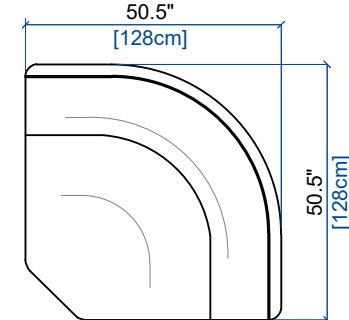

height: 28.5" [72 cm]  
seat height: 17" [43 cm]  
arm width: 9.4" [24 cm]

151 BATARD 1,5 PL ACC. GAUCHE  
1,5-SEAT 1-ARM UNIT LEFT ARMREST  
BATARD 1,5 PL. APOY. IZQUIERDO

height: 28.5" [72 cm]  
seat height: 17" [43 cm]  
arm width: 9.4" [24 cm]

height: 28.5" [72 cm]  
seat height: 17" [43 cm]

09 GRAND ANGLE/MERIDIENNE DROITE  
LARGE CORNER/MERIDIENNE RIGHT  
GRAN ANGULO/MERIDIENNE DERECHO

height: 28.5" [72 cm]  
seat height: 17" [43 cm]

01 CHAUFFEUSE  
ARMLESS CHAIR  
CHAUFFEUSE

height: 28.5" [72 cm]  
seat height: 17" [43 cm]

158 BANQUETTE 2,5 PLACES  
2.5-SEAT ARMLESS SOFA  
BANQUETA 2,5 PLAZAS

height: 28.5" [72 cm]  
seat height: 17" [43 cm]

02 ANGLE CARRE  
SQUARE CORNER  
ANGULO CUADRADO

height: 28.5" [72 cm]  
seat height: 17" [43 cm]

37 GRAND ANGLE ROND  
LARGE ROUND CORNER  
GRAN ANGULO REDONDO

height: 28.5" [72 cm]  
seat height: 17" [43 cm]