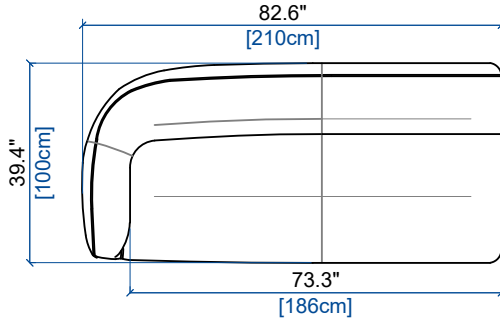

height: 28.5" [72 cm]  
seat height: 17" [43 cm]  
arm width: 9.4" [24 cm]

CANAPE 3 PLACES  
3-SEAT SOFA  
SOFA 3 PLAZAS

height: 28.5" [72 cm]  
seat height: 17" [43 cm]  
arm width: 9.4" [24 cm]

CANAPE 2.5 PLACES  
2.5-SEAT SOFA  
SOFA 2,5 PLAZAS

height: 28.5" [72 cm]  
seat height: 17" [43 cm]  
arm width: 9.4" [24 cm]

CANAPE 2 PLACES  
2-SEAT SOFA  
SOFA 2 PLAZAS

height: 28.5" [72 cm]  
seat height: 17" [43 cm]  
arm width: 9.4" [24 cm]

CANAPE 1,5 PLACE  
1.5-SEAT SOFA  
SOFA 1,5 PLAZA

height: 28.5" [72 cm]  
seat height: 17" [43 cm]  
arm width: 9.4" [24 cm]

PETIT COUSSIN  
SMALL CUSHION  
COJIN PEQUEÑO

REPOSE-PIEDS  
FOOTREST  
REPOSAPIÉS

FAUTEUIL PIVOTANT  
SWIVEL ARMCHAIR  
SILLÓN GIRATORIO

height: 29.1" [74 cm]  
seat height: 17" [43 cm]  
arm width: 7.5" [19 cm]

105 BATARD 3 PL ACC. GAUCHE  
3-SEAT 1-ARM UNIT LEFT ARMREST  
BATARD 3 PL. APOY. IZQUIERDO

height: 28.5" [72 cm]  
seat height: 17" [43 cm]  
arm width: 9.4" [24 cm]