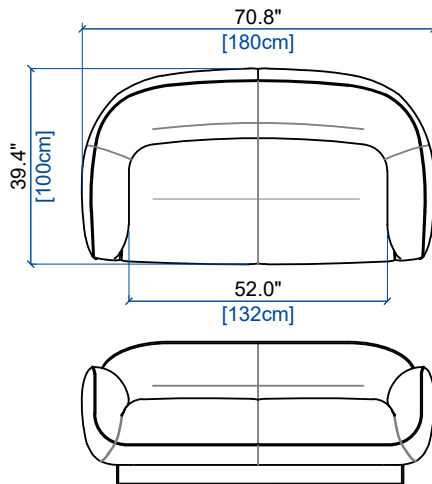

height: 28.5" [72 cm]  
seat height: 17" [43 cm]  
arm width: 9.4" [24 cm]

CANAPE 3 PLACES  
3-SEAT SOFA  
SOFA 3 PLAZAS

height: 28.5" [72 cm]  
seat height: 17" [43 cm]  
arm width: 9.4" [24 cm]

CANAPE 2.5 PLACES  
2.5-SEAT SOFA  
SOFA 2,5 PLAZAS

height: 28.5" [72 cm]  
seat height: 17" [43 cm]  
arm width: 9.4" [24 cm]

CANAPE 2 PLACES  
2-SEAT SOFA  
SOFA 2 PLAZAS

height: 28.5" [72 cm]  
seat height: 17" [43 cm]  
arm width: 9.4" [24 cm]

CANAPE 1,5 PLACE  
1.5-SEAT SOFA  
SOFA 1,5 PLAZA

height: 29.1" [74 cm]  
seat height: 17" [43 cm]  
arm width: 7.5" [19 cm]

105 BATARD 3 PL ACC. GAUCHE  
3-SEAT 1-ARM UNIT LEFT ARMREST  
BATARD 3 PL. APOY. IZQUIERDO

height: 28.5" [72 cm]  
seat height: 17" [43 cm]  
arm width: 9.4" [24 cm]

height: 28.5" [72 cm]  
seat height: 17" [43 cm]  
arm width: 9.4" [24 cm]

62 BATARD 2,5 PL ACC. DROIT  
2,5-SEAT 1-ARM UNIT RIGHT ARMREST  
BATARD 2,5 PL. APOY. DERECHO

height: 28.5" [72 cm]  
seat height: 17" [43 cm]  
arm width: 9.4" [24 cm]