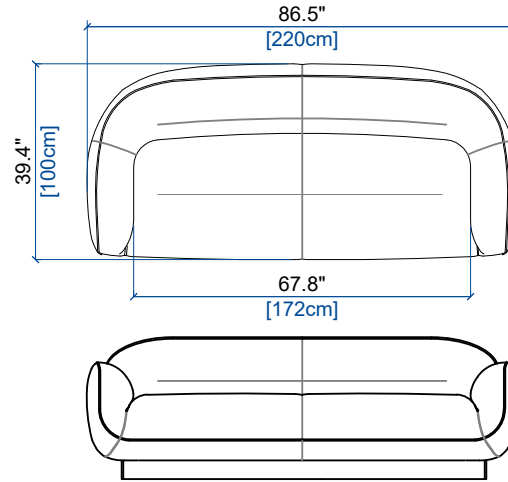

height: 28.5" [72 cm]  
seat height: 17" [43 cm]  
arm width: 9.4" [24 cm]

CANAPE 3 PLACES  
3-SEAT SOFA  
SOFA 3 PLAZAS

height: 28.5" [72 cm]  
seat height: 17" [43 cm]  
arm width: 9.4" [24 cm]

CANAPE 2.5 PLACES  
2.5-SEAT SOFA  
SOFA 2,5 PLAZAS

height: 28.5" [72 cm]  
seat height: 17" [43 cm]  
arm width: 9.4" [24 cm]

CANAPE 2 PLACES  
2-SEAT SOFA  
SOFA 2 PLAZAS

height: 28.5" [72 cm]  
seat height: 17" [43 cm]  
arm width: 9.4" [24 cm]

CANAPE 1,5 PLACE  
1.5-SEAT SOFA  
SOFA 1,5 PLAZA

height: 29.1" [74 cm]  
seat height: 17" [43 cm]  
arm width: 7.5" [19 cm]

105 BATARD 3 PL ACC. GAUCHE  
3-SEAT 1-ARM UNIT LEFT ARMREST  
BATARD 3 PL. APOY. IZQUIERDO

height: 28.5" [72 cm]  
seat height: 17" [43 cm]  
arm width: 9.4" [24 cm]

height: 28.5" [72 cm]  
seat height: 17" [43 cm]  
arm width: 9.4" [24 cm]

62 BATARD 2,5 PL ACC. DROIT  
2,5-SEAT 1-ARM UNIT RIGHT ARMREST  
BATARD 2,5 PL. APOY. DERECHO

height: 28.5" [72 cm]  
seat height: 17" [43 cm]  
arm width: 9.4" [24 cm]