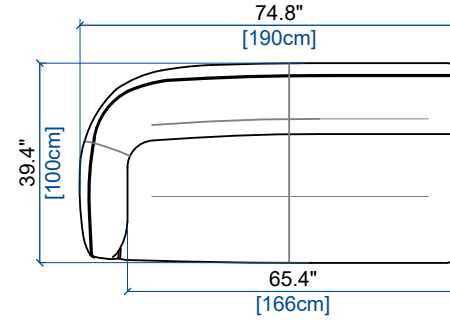

height: 28.5" [72 cm]  
seat height: 17" [43 cm]  
arm width: 9.4" [24 cm]

CANAPE 3 PLACES  
3-SEAT SOFA  
SOFA 3 PLAZAS

height: 28.5" [72 cm]  
seat height: 17" [43 cm]  
arm width: 9.4" [24 cm]

CANAPE 2.5 PLACES  
2.5-SEAT SOFA  
SOFA 2,5 PLAZAS

height: 28.5" [72 cm]  
seat height: 17" [43 cm]  
arm width: 9.4" [24 cm]

CANAPE 2 PLACES  
2-SEAT SOFA  
SOFA 2 PLAZAS

height: 28.5" [72 cm]  
seat height: 17" [43 cm]  
arm width: 9.4" [24 cm]

CANAPE 1,5 PLACE  
1.5-SEAT SOFA  
SOFA 1,5 PLAZA

height: 29.1" [74 cm]  
seat height: 17" [43 cm]  
arm width: 7.5" [19 cm]

105 BATARD 3 PL ACC. GAUCHE  
3-SEAT 1-ARM UNIT LEFT ARMREST  
BATARD 3 PL. APOY. IZQUIERDO

height: 28.5" [72 cm]  
seat height: 17" [43 cm]  
arm width: 9.4" [24 cm]

106 BATARD 3 PL ACC. DROIT  
3-SEAT 1-ARM UNIT RIGHT ARMREST  
BATARD 3 PL. APOY. DERECHO

height: 28.5" [72 cm]  
seat height: 17" [43 cm]  
arm width: 9.4" [24 cm]

63 BATARD 2,5 PL ACC. GAUCHE  
2,5-SEAT 1-ARM UNIT LEFT ARMREST  
BATARD 2,5 PL. APOY. IZQUIERDO