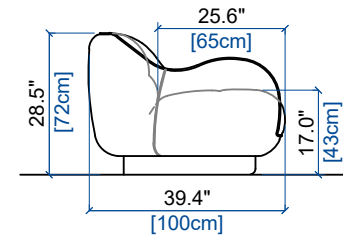

height: 28.5" [72 cm]  
seat height: 17" [43 cm]  
arm width: 9.4" [24 cm]

CANAPE 3 PLACES  
3-SEAT SOFA  
SOFA 3 PLAZAS

height: 28.5" [72 cm]  
seat height: 17" [43 cm]  
arm width: 9.4" [24 cm]

CANAPE 2.5 PLACES  
2.5-SEAT SOFA  
SOFA 2,5 PLAZAS

height: 28.5" [72 cm]  
seat height: 17" [43 cm]  
arm width: 9.4" [24 cm]

CANAPE 2 PLACES  
2-SEAT SOFA  
SOFA 2 PLAZAS

height: 28.5" [72 cm]  
seat height: 17" [43 cm]  
arm width: 9.4" [24 cm]

CANAPE 1,5 PLACE  
1.5-SEAT SOFA  
SOFA 1,5 PLAZA

height: 28.5" [72 cm]  
seat height: 17" [43 cm]  
arm width: 9.4" [24 cm]

PETIT COUSSIN  
SMALL CUSHION  
COJIN PEQUEÑO

REPOSE-PIEDS  
FOOTREST  
REPOSAPIÉS

FAUTEUIL PIVOTANT  
SWIVEL ARMCHAIR  
SILLÓN GIRATORIO

height: 29.1" [74 cm]  
seat height: 17" [43 cm]  
arm width: 7.5" [19 cm]

105 BATARD 3 PL ACC. GAUCHE  
3-SEAT 1-ARM UNIT LEFT ARMREST  
BATARD 3 PL. APOY. IZQUIERDO

height: 28.5" [72 cm]  
seat height: 17" [43 cm]  
arm width: 9.4" [24 cm]