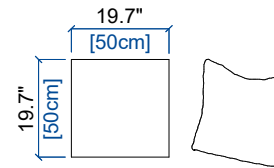

height: 28.5" [72 cm]  
seat height: 17" [43 cm]  
arm width: 9.4" [24 cm]

CANAPE 3 PLACES  
3-SEAT SOFA  
SOFA 3 PLAZAS

height: 28.5" [72 cm]  
seat height: 17" [43 cm]  
arm width: 9.4" [24 cm]

CANAPE 2.5 PLACES  
2.5-SEAT SOFA  
SOFA 2,5 PLAZAS

height: 28.5" [72 cm]  
seat height: 17" [43 cm]  
arm width: 9.4" [24 cm]

CANAPE 2 PLACES  
2-SEAT SOFA  
SOFA 2 PLAZAS

height: 28.5" [72 cm]  
seat height: 17" [43 cm]  
arm width: 9.4" [24 cm]

CANAPE 1,5 PLACE  
1.5-SEAT SOFA  
SOFA 1,5 PLAZA

height: 28.5" [72 cm]  
seat height: 17" [43 cm]  
arm width: 9.4" [24 cm]

PETIT COUSSIN  
SMALL CUSHION  
COJIN PEQUEÑO

REPOSE-PIEDS  
FOOTREST  
REPOSAPIÉS

FAUTEUIL PIVOTANT  
SWIVEL ARMCHAIR  
SILLÓN GIRATORIO

height: 29.1" [74 cm]  
seat height: 17" [43 cm]  
arm width: 7.5" [19 cm]

105 BATARD 3 PL ACC. GAUCHE  
3-SEAT 1-ARM UNIT LEFT ARMREST  
BATARD 3 PL. APOY. IZQUIERDO

height: 28.5" [72 cm]  
seat height: 17" [43 cm]  
arm width: 9.4" [24 cm]