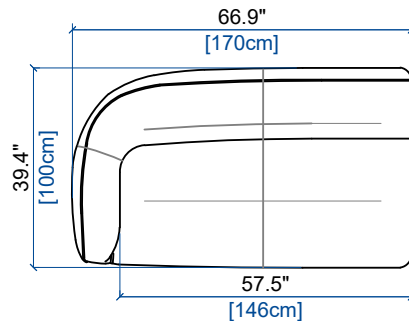

27 BATARD 2 PL ACC. GAUCHE
2-SEAT 1-ARM UNIT LEFT ARMREST
BATARD 2 PL. APOY. IZQUIERDO

height: 28.5" [72 cm]
seat height: 17" [43 cm]
arm width: 9.4" [24 cm]