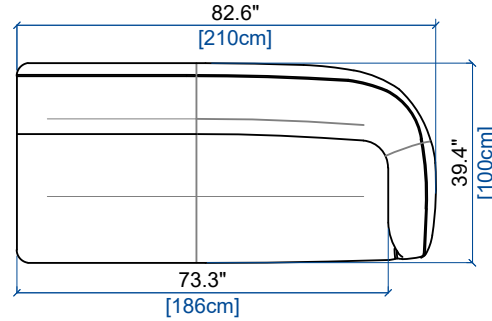

height: 28.5" [72 cm]  
seat height: 17" [43 cm]  
arm width: 9.4" [24 cm]

CANAPE 3 PLACES  
3-SEAT SOFA  
SOFA 3 PLAZAS

height: 28.5" [72 cm]  
seat height: 17" [43 cm]  
arm width: 9.4" [24 cm]

CANAPE 2.5 PLACES  
2.5-SEAT SOFA  
SOFA 2,5 PLAZAS

height: 28.5" [72 cm]  
seat height: 17" [43 cm]  
arm width: 9.4" [24 cm]

CANAPE 2 PLACES  
2-SEAT SOFA  
SOFA 2 PLAZAS

height: 28.5" [72 cm]  
seat height: 17" [43 cm]  
arm width: 9.4" [24 cm]

CANAPE 1,5 PLACE  
1.5-SEAT SOFA  
SOFA 1,5 PLAZA

height: 29.1" [74 cm]  
seat height: 17" [43 cm]  
arm width: 7.5" [19 cm]

105 BATARD 3 PL ACC. GAUCHE  
3-SEAT 1-ARM UNIT LEFT ARMREST  
BATARD 3 PL. APOY. IZQUIERDO

height: 28.5" [72 cm]  
seat height: 17" [43 cm]  
arm width: 9.4" [24 cm]

106 BATARD 3 PL ACC. DROIT  
3-SEAT 1-ARM UNIT RIGHT ARMREST  
BATARD 3 PL. APOY. DERECHO

height: 28.5" [72 cm]  
seat height: 17" [43 cm]  
arm width: 9.4" [24 cm]

63 BATARD 2,5 PL ACC. GAUCHE  
2,5-SEAT 1-ARM UNIT LEFT ARMREST  
BATARD 2,5 PL. APOY. IZQUIERDO