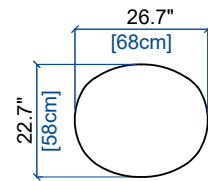

height: 28.5" [72 cm]  
seat height: 17" [43 cm]  
arm width: 9.4" [24 cm]

CANAPE 3 PLACES  
3-SEAT SOFA  
SOFA 3 PLAZAS

height: 28.5" [72 cm]  
seat height: 17" [43 cm]  
arm width: 9.4" [24 cm]

CANAPE 2.5 PLACES  
2.5-SEAT SOFA  
SOFA 2,5 PLAZAS

height: 28.5" [72 cm]  
seat height: 17" [43 cm]  
arm width: 9.4" [24 cm]

CANAPE 2 PLACES  
2-SEAT SOFA  
SOFA 2 PLAZAS

height: 28.5" [72 cm]  
seat height: 17" [43 cm]  
arm width: 9.4" [24 cm]

CANAPE 1,5 PLACE  
1.5-SEAT SOFA  
SOFA 1,5 PLAZA

height: 28.5" [72 cm]  
seat height: 17" [43 cm]  
arm width: 9.4" [24 cm]

PETIT COUSSIN  
SMALL CUSHION  
COJIN PEQUEÑO

REPOSE-PIEDS  
FOOTREST  
REPOSAPIÉS

FAUTEUIL PIVOTANT  
SWIVEL ARMCHAIR  
SILLÓN GIRATORIO

height: 29.1" [74 cm]  
seat height: 17" [43 cm]  
arm width: 7.5" [19 cm]

105 BATARD 3 PL ACC. GAUCHE  
3-SEAT 1-ARM UNIT LEFT ARMREST  
BATARD 3 PL. APOY. IZQUIERDO

height: 28.5" [72 cm]  
seat height: 17" [43 cm]  
arm width: 9.4" [24 cm]