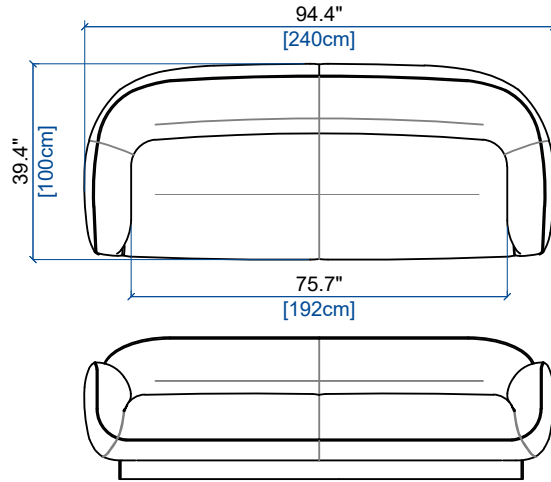

height: 28.5" [72 cm]  
seat height: 17" [43 cm]  
arm width: 9.4" [24 cm]

CANAPE 3 PLACES  
3-SEAT SOFA  
SOFA 3 PLAZAS

height: 28.5" [72 cm]  
seat height: 17" [43 cm]  
arm width: 9.4" [24 cm]

CANAPE 2.5 PLACES  
2.5-SEAT SOFA  
SOFA 2,5 PLAZAS

height: 28.5" [72 cm]  
seat height: 17" [43 cm]  
arm width: 9.4" [24 cm]

CANAPE 2 PLACES  
2-SEAT SOFA  
SOFA 2 PLAZAS

height: 28.5" [72 cm]  
seat height: 17" [43 cm]  
arm width: 9.4" [24 cm]

CANAPE 1,5 PLACE  
1.5-SEAT SOFA  
SOFA 1,5 PLAZA

height: 29.1" [74 cm]  
seat height: 17" [43 cm]  
arm width: 7.5" [19 cm]

105 BATARD 3 PL ACC. GAUCHE  
3-SEAT 1-ARM UNIT LEFT ARMREST  
BATARD 3 PL. APOY. IZQUIERDO

height: 28.5" [72 cm]  
seat height: 17" [43 cm]  
arm width: 9.4" [24 cm]

height: 28.5" [72 cm]  
seat height: 17" [43 cm]  
arm width: 9.4" [24 cm]

62 BATARD 2,5 PL ACC. DROIT  
2,5-SEAT 1-ARM UNIT RIGHT ARMREST  
BATARD 2,5 PL. APOY. DERECHO

height: 28.5" [72 cm]  
seat height: 17" [43 cm]  
arm width: 9.4" [24 cm]