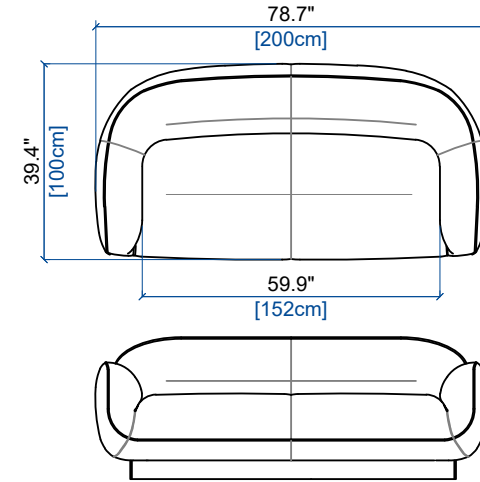

height: 28.5" [72 cm]  
seat height: 17" [43 cm]  
arm width: 9.4" [24 cm]

CANAPE 3 PLACES  
3-SEAT SOFA  
SOFA 3 PLAZAS

height: 28.5" [72 cm]  
seat height: 17" [43 cm]  
arm width: 9.4" [24 cm]

CANAPE 2.5 PLACES  
2.5-SEAT SOFA  
SOFA 2,5 PLAZAS

height: 28.5" [72 cm]  
seat height: 17" [43 cm]  
arm width: 9.4" [24 cm]

CANAPE 2 PLACES  
2-SEAT SOFA  
SOFA 2 PLAZAS

height: 28.5" [72 cm]  
seat height: 17" [43 cm]  
arm width: 9.4" [24 cm]

CANAPE 1,5 PLACE  
1.5-SEAT SOFA  
SOFA 1,5 PLAZA

height: 29.1" [74 cm]  
seat height: 17" [43 cm]  
arm width: 7.5" [19 cm]

105 BATARD 3 PL ACC. GAUCHE  
3-SEAT 1-ARM UNIT LEFT ARMREST  
BATARD 3 PL. APOY. IZQUIERDO

height: 28.5" [72 cm]  
seat height: 17" [43 cm]  
arm width: 9.4" [24 cm]

height: 28.5" [72 cm]  
seat height: 17" [43 cm]  
arm width: 9.4" [24 cm]

62 BATARD 2,5 PL ACC. DROIT  
2,5-SEAT 1-ARM UNIT RIGHT ARMREST  
BATARD 2,5 PL. APOY. DERECHO

height: 28.5" [72 cm]  
seat height: 17" [43 cm]  
arm width: 9.4" [24 cm]