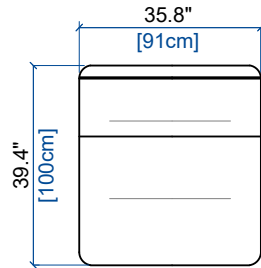

01 CHAUFFEUSE
ARMLESS CHAIR
CHAUFFEUSE

height: 28.5" [72 cm]
seat height: 17" [43 cm]