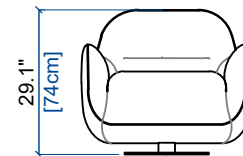

height: 28.5" [72 cm]  
seat height: 17" [43 cm]  
arm width: 9.4" [24 cm]

CANAPE 3 PLACES  
3-SEAT SOFA  
SOFA 3 PLAZAS

height: 28.5" [72 cm]  
seat height: 17" [43 cm]  
arm width: 9.4" [24 cm]

CANAPE 2.5 PLACES  
2.5-SEAT SOFA  
SOFA 2,5 PLAZAS

height: 28.5" [72 cm]  
seat height: 17" [43 cm]  
arm width: 9.4" [24 cm]

CANAPE 2 PLACES  
2-SEAT SOFA  
SOFA 2 PLAZAS

height: 28.5" [72 cm]  
seat height: 17" [43 cm]  
arm width: 9.4" [24 cm]

CANAPE 1,5 PLACE  
1.5-SEAT SOFA  
SOFA 1,5 PLAZA

height: 28.5" [72 cm]  
seat height: 17" [43 cm]  
arm width: 9.4" [24 cm]

PETIT COUSSIN  
SMALL CUSHION  
COJIN PEQUEÑO

REPOSE-PIEDS  
FOOTREST  
REPOSAPIÉS

FAUTEUIL PIVOTANT  
SWIVEL ARMCHAIR  
SILLÓN GIRATORIO

height: 29.1" [74 cm]  
seat height: 17" [43 cm]  
arm width: 7.5" [19 cm]

105 BATARD 3 PL ACC. GAUCHE  
3-SEAT 1-ARM UNIT LEFT ARMREST  
BATARD 3 PL. APOY. IZQUIERDO

height: 28.5" [72 cm]  
seat height: 17" [43 cm]  
arm width: 9.4" [24 cm]