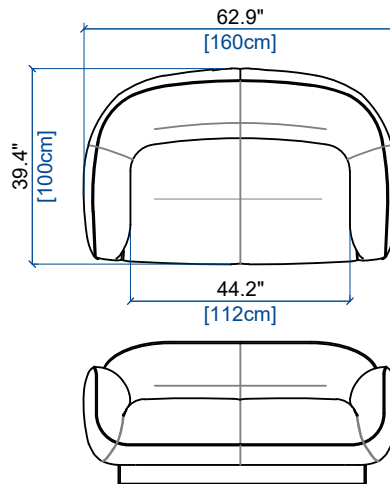

height: 28.5" [72 cm]  
seat height: 17" [43 cm]  
arm width: 9.4" [24 cm]

CANAPE 3 PLACES  
3-SEAT SOFA  
SOFA 3 PLAZAS

height: 28.5" [72 cm]  
seat height: 17" [43 cm]  
arm width: 9.4" [24 cm]

CANAPE 2.5 PLACES  
2.5-SEAT SOFA  
SOFA 2,5 PLAZAS

height: 28.5" [72 cm]  
seat height: 17" [43 cm]  
arm width: 9.4" [24 cm]

CANAPE 2 PLACES  
2-SEAT SOFA  
SOFA 2 PLAZAS

height: 28.5" [72 cm]  
seat height: 17" [43 cm]  
arm width: 9.4" [24 cm]

CANAPE 1,5 PLACE  
1.5-SEAT SOFA  
SOFA 1,5 PLAZA

height: 29.1" [74 cm]  
seat height: 17" [43 cm]  
arm width: 7.5" [19 cm]

105 BATARD 3 PL ACC. GAUCHE  
3-SEAT 1-ARM UNIT LEFT ARMREST  
BATARD 3 PL. APOY. IZQUIERDO

height: 28.5" [72 cm]  
seat height: 17" [43 cm]  
arm width: 9.4" [24 cm]

height: 28.5" [72 cm]  
seat height: 17" [43 cm]  
arm width: 9.4" [24 cm]

62 BATARD 2,5 PL ACC. DROIT  
2,5-SEAT 1-ARM UNIT RIGHT ARMREST  
BATARD 2,5 PL. APOY. DERECHO

height: 28.5" [72 cm]  
seat height: 17" [43 cm]  
arm width: 9.4" [24 cm]