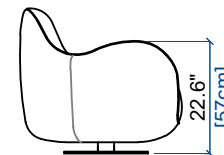

height: 28.5" [72 cm]  
seat height: 17" [43 cm]  
arm width: 9.4" [24 cm]

CANAPE 3 PLACES  
3-SEAT SOFA  
SOFA 3 PLAZAS

height: 28.5" [72 cm]  
seat height: 17" [43 cm]  
arm width: 9.4" [24 cm]

CANAPE 2.5 PLACES  
2.5-SEAT SOFA  
SOFA 2,5 PLAZAS

height: 28.5" [72 cm]  
seat height: 17" [43 cm]  
arm width: 9.4" [24 cm]

CANAPE 2 PLACES  
2-SEAT SOFA  
SOFA 2 PLAZAS

height: 28.5" [72 cm]  
seat height: 17" [43 cm]  
arm width: 9.4" [24 cm]

CANAPE 1,5 PLACE  
1.5-SEAT SOFA  
SOFA 1,5 PLAZA

height: 28.5" [72 cm]  
seat height: 17" [43 cm]  
arm width: 9.4" [24 cm]

PETIT COUSSIN  
SMALL CUSHION  
COJIN PEQUEÑO

REPOSE-PIEDS  
FOOTREST  
REPOSAPIÉS

FAUTEUIL PIVOTANT  
SWIVEL ARMCHAIR  
SILLÓN GIRATORIO

height: 29.1" [74 cm]  
seat height: 17" [43 cm]  
arm width: 7.5" [19 cm]

105 BATARD 3 PL ACC. GAUCHE  
3-SEAT 1-ARM UNIT LEFT ARMREST  
BATARD 3 PL. APOY. IZQUIERDO

height: 28.5" [72 cm]  
seat height: 17" [43 cm]  
arm width: 9.4" [24 cm]