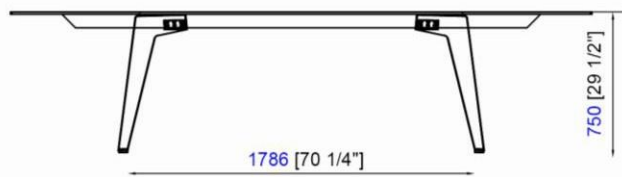

Collection Echoes Outdoor

rochebobois
PARIS

design Mauro LIPPARINI

3000 [118"]

1200 [47 1/4"]

2700 [106 1/4"]

1150 [45 1/4"]

2400 [94 1/2"]

1100 [43 1/4"]

1786 [70 1/4"]

750 [29 1/2"]

754 [29 3/4"]

1636 [64 1/2"]

750 [29 1/2"]

1486 [58 1/2"]

750 [29 1/2"]