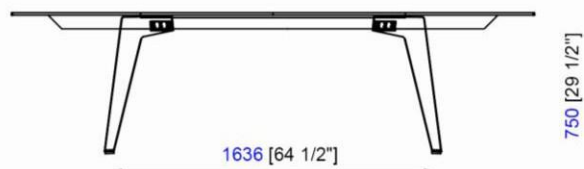

Collection Echoes Outdoor

rochebobois
PARIS

design Mauro LIPPARINI

3000 [118"]

1200 [47 1/4"]

2700 [106 1/4"]

1150 [45 1/4"]

2400 [94 1/2"]

1100 [43 1/4"]

1786 [70 1/4"]

750 [29 1/2"]

754 [29 3/4"]

1636 [64 1/2"]

750 [29 1/2"]

1486 [58 1/2"]

750 [29 1/2"]