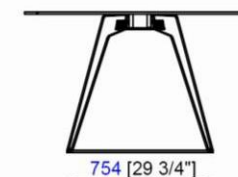

Collection Echoes Outdoor

rochebobois
PARIS

design Mauro LIPPARINI

3000 [118"]

1200 [47 1/4"]

2700 [106 1/4"]

1150 [45 1/4"]

2400 [94 1/2"]

1100 [43 1/4"]

1786 [70 1/4"]

750 [29 1/2"]

754 [29 3/4"]

1636 [64 1/2"]

750 [29 1/2"]

1486 [58 1/2"]

750 [29 1/2"]