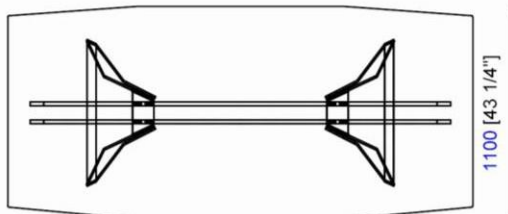

Collection Echoes Outdoor

rochebobois
PARIS

design Mauro LIPPARINI

3000 [118"]

1200 [47 1/4"]

2700 [106 1/4"]

1150 [45 1/4"]

2400 [94 1/2"]

1100 [43 1/4"]

1786 [70 1/4"]

750 [29 1/2"]

754 [29 3/4"]

1636 [64 1/2"]

750 [29 1/2"]

1486 [58 1/2"]

750 [29 1/2"]