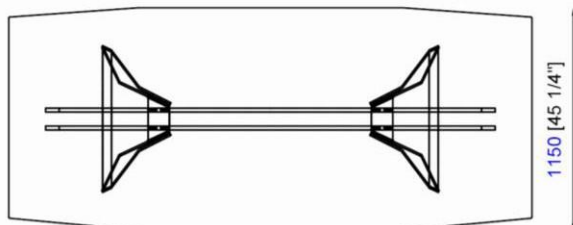

Collection Echoes Outdoor

rochebobois
PARIS

design Mauro LIPPARINI

3000 [118"]

1200 [47 1/4"]

2700 [106 1/4"]

1150 [45 1/4"]

2400 [94 1/2"]

1100 [43 1/4"]

1786 [70 1/4"]

750 [29 1/2"]

754 [29 3/4"]

1636 [64 1/2"]

750 [29 1/2"]

1486 [58 1/2"]

750 [29 1/2"]