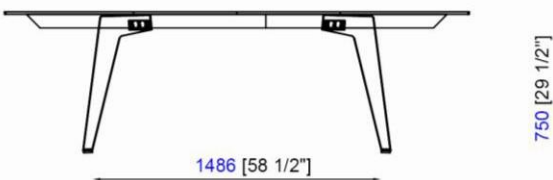

Collection Echoes Outdoor

rochebobois
PARIS

design Mauro LIPPARINI

3000 [118"]

1200 [47 1/4"]

2700 [106 1/4"]

1150 [45 1/4"]

2400 [94 1/2"]

1100 [43 1/4"]

1786 [70 1/4"]

750 [29 1/2"]

754 [29 3/4"]

1636 [64 1/2"]

750 [29 1/2"]

1486 [58 1/2"]

750 [29 1/2"]