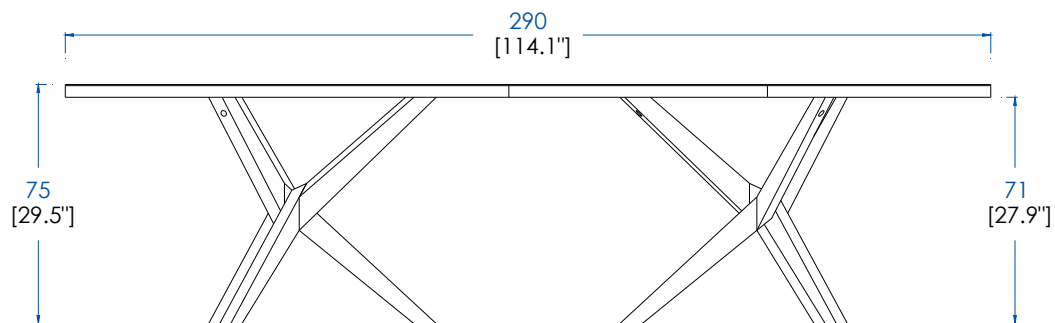

Collection JANE

design Christophe DELCOURT

rochebobois
PARIS

CTMD.MS012 – Table de repas sans laiton – L 290 H 75 P 110 cm

Table repas à deux piétements tripode en chêne massif. Plateau en panneaux de fibres de moyenne densité avec placage chêne en éventail (plusieurs teintes possibles).

CTMD.MS012 – Dining Table without brass – L 114.1" H 29.5" P 43.3"

Dining table with two 3-legs bases in solid oak. Top in oak veneer on Medium (several stains available).

CTMD.MS012 – Mesa de comedor sin latón – L 290 A 75 P 110 cm

Mesa de comedor con dos patas trípode en roble macizo. Sobre en médium con chapado roble en abanico (varios tintes).

CTMD.MS012L – Table de repas avec laiton – L 290 H 75 P 110 cm

Table repas à deux piétements tripode en chêne massif avec lingotière en laiton brossé sur les faces extérieures. Plateau en panneaux de fibres de moyenne densité avec placage chêne en éventail (plusieurs teintes possibles).

CTMD.MS012L – Dining Table with brass – L 114.1" H 29.5" P 43.3"

Dining table with two 3-legs bases in solid oak, one side of the base with gold trim in varnished brushed brass. Top in oak veneer on Medium (several stains available).

CTMD.MS012L – Mesa de comedor con latón – L 290 A 75 P 110 cm

Mesa de comedor con dos patas trípode en roble macizo con latón cepillado en las caras exteriores. Sobre en médium con chapado roble en abanico (varios tintes).

CTMD.MS012F – Table de repas - patine argenté – L 290 H 75 P 110 cm

Table repas à deux piétements tripode en chêne massif avec lingotière en fer patine argenté sur les faces extérieures. Plateau en panneaux de fibres de moyenne densité avec placage chêne en éventail (plusieurs teintes possibles).

CTMD.MS012F – Dining Table - silver patina – L 114.1" H 29.5" P 43.3"

Dining table with two 3-legs bases in solid oak, one side of the base in iron, silver patina finish. Top in oak veneer on Medium (several stains available).

CTMD.MS012F – Mesa de comedor – pátina plateada – L 290 A 75 P 110 cm

Mesa de comedor con dos patas trípode en roble macizo, con placa en hierro patinado plateado en las caras exteriores. Sobre en médium con chapado roble en abanico (varios tintes).