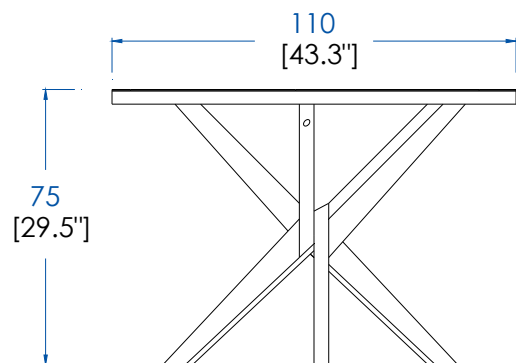

Collection JANE

design Christophe DELCOURT

rochebobois
PARIS

CTJN.MS03- Table de repas ronde 110 - sans laiton – L 110 H 75 P 110 cm

Table repas avec piétement en chêne massif, sans lingotière en laiton brossé, et plateau en panneaux de fibres de moyenne densité plaqué chêne (plusieurs teintes possibles).

CTJN.MS03- Round Dining Table 110 – without brass – L 43.3" H 29.5" P 43.3"

Dining table with base in solid oak, one side of the base in varnished brushed brass, and top in oak veneer on MDF (many stains available)

CTJN.MS03- Mesa de comedor redonda 110 - sin latón – L 110 A 75 P 110 cm

Mesa de comedor con patas en roble macizo, sin placa en latón cepillado, y sobre en MDF chapado roble (varios tintes posibles).

CTJN.MS03L- Table de repas ronde 110 - avec laiton – L 110 H 75 P 110 cm

Table repas avec piétement en chêne massif, avec lingotière en laiton brossé vernis sur une des faces, et plateau en panneaux de fibres de moyenne densité plaqué chêne (plusieurs teintes possibles).

CTJN.MS03L- Round Dining Table 110 – with brass – L 43.3" H 29.5" P 43.3"

Dining table with base in solid oak, one side of the base with gold trim in varnished brushed brass, and top in oak veneer on MDF (many stains available)

CTJN.MS03L- Mesa de comedor redonda 110 - con latón – L 110 A 75 P 110 cm

Mesa de comedor con patas en roble macizo, con placa en latón cepillado barnizado sobre una de las caras y sobre en MDF chapado roble (varios tintes posibles).

CTJN.MS03F- Table de repas ronde 110 - patine argenté – L 110 H 75 P 110 cm

Table repas avec piétement en chêne massif, avec lingotière en fer patine argenté sur une des faces, et plateau en panneaux de fibres de moyenne densité plaqué chêne (plusieurs teintes possibles).

CTJN.MS03F- Round Dining Table 110 – silver patina – L 43.3" H 29.5" P 43.3"

Dining table with base in solid oak, one side of the base in iron, silver patina finish, and top in oak veneer on MDF (many stains available)

CTJN.MS03F- Mesa de comedor redonda 110 - pátina plateada – L 110 A 75 P 110 cm

Mesa de comedor con patas en roble macizo, con placa en hierro patinado plateado sobre una de las caras y sobre en MDF chapado roble (varios tintes posibles).