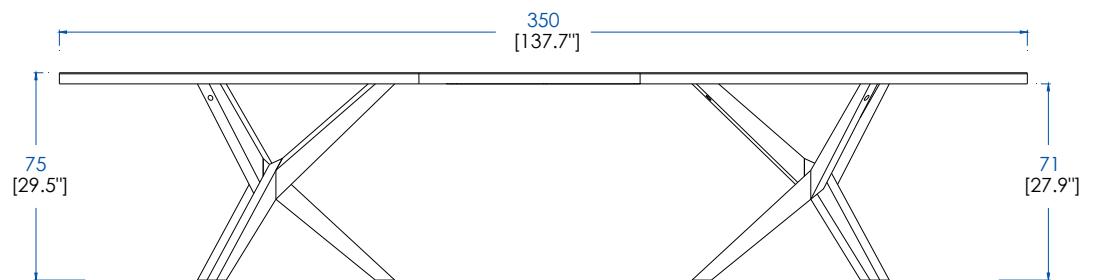

Collection JANE

design Christophe DELCOURT

rochebobois
PARIS

CTMD.MS013 – Table de repas sans laiton – L 350 H 75 P 110 cm

Table repas à deux piétements tripode en chêne massif. Plateau (en 2 parties) en panneaux de fibres de moyenne densité avec placage chêne en éventail (plusieurs teintes possibles).

CTMD.MS013 – Dining Table without brass – L 137.7" H 29.5" P 43.3"

Dining table with two 3-legs bases in solid oak. Top (in 2 parts) in oak veneer on Medium density fibreboard with oak veneer in fan pattern (several stains available).

CTMD.MS013 – Mesa de comedor sin latón – L 350 A 75 P 110 cm

Mesa de comedor con dos patas trípode en roble macizo. Sobre (en 2 partes) en médium con chapado roble en abanico (varios tintes).

CTMD.MS013L – Table de repas avec laiton – L 350 H 75 P 110 cm

Table repas à deux piétements tripode en chêne massif avec lingotière en laiton brossé sur les faces extérieures. Plateau (en 2 parties) en panneaux de fibres de moyenne densité avec placage chêne en éventail (plusieurs teintes possibles).

CTMD.MS013L – Dining Table with brass – L 137.7" H 29.5" P 43.3"

Dining table with two 3-legs bases in solid oak, one side of the base with gold trim in varnished brushed brass. Top (in 2 parts) in oak veneer on Medium density fibreboard (several stains available).

CTMD.MS013L – Mesa de comedor con latón – L 350 A 75 P 110 cm

Mesa de comedor con dos patas trípode en roble macizo con latón cepillado en las caras exteriores. Sobre (en 2 partes) en médium con chapado roble en abanico (varios tintes).

CTMD.MS013F – Table de repas - patine argenté – L 350 H 75 P 110 cm

Table repas à deux piétements tripode en chêne massif avec lingotière en fer patine argenté sur les faces extérieures. Plateau (en 2 parties) en panneaux de fibres de moyenne densité avec placage chêne en éventail (plusieurs teintes possibles).

CTMD.MS013F – Dining Table - silver patina – L 137.7" H 29.5" P 43.3"

Dining table with two 3-legs bases in solid oak, one side of the base in iron, silver patina finish. Top (in 2 parts) in oak veneer on Medium density fibreboard (several stains available).

CTMD.MS013F – Mesa de comedor – pátina plateada – L 350 A 75 P 110 cm

Mesa de comedor con dos patas trípode en roble macizo, con placa en hierro patinado plateado en las caras exteriores. Sobre (en 2 partes) en médium con chapado roble en abanico (varios tintes).