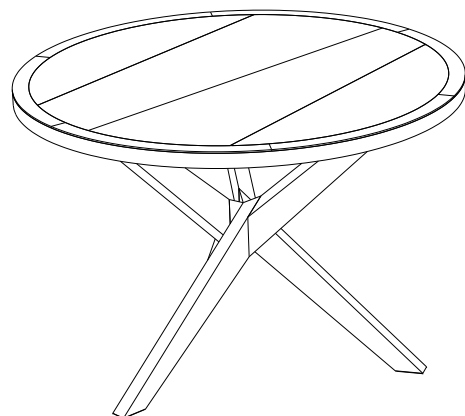

Collection JANE

design Christophe DELCOURT

rochebobois
PARIS

CTJN.MS03- Table de repas ronde 110 - sans laiton – L 110 H 75 P 110 cm

Table repas avec piétement en chêne massif, sans lingotière en laiton brossé, et plateau en panneaux de fibres de moyenne densité plaqué chêne (plusieurs teintes possibles).

CTJN.MS03- Round Dining Table 110 – without brass – L 43.3" H 29.5" P 43.3"

Dining table with base in solid oak, one side of the base in varnished brushed brass, and top in oak veneer on MDF (many stains available)

CTJN.MS03- Mesa de comedor redonda 110 - sin latón – L 110 A 75 P 110 cm

Mesa de comedor con patas en roble macizo, sin placa en latón cepillado, y sobre en MDF chapado roble (varios tintes posibles).

CTJN.MS03L- Table de repas ronde 110 - avec laiton – L 110 H 75 P 110 cm

Table repas avec piétement en chêne massif, avec lingotière en laiton brossé vernis sur une des faces, et plateau en panneaux de fibres de moyenne densité plaqué chêne (plusieurs teintes possibles).

CTJN.MS03L- Round Dining Table 110 – with brass – L 43.3" H 29.5" P 43.3"

Dining table with base in solid oak, one side of the base with gold trim in varnished brushed brass, and top in oak veneer on MDF (many stains available)

CTJN.MS03L- Mesa de comedor redonda 110 - con latón – L 110 A 75 P 110 cm

Mesa de comedor con patas en roble macizo, con placa en latón cepillado barnizado sobre una de las caras y sobre en MDF chapado roble (varios tintes posibles).

CTJN.MS03F- Table de repas ronde 110 - patine argenté – L 110 H 75 P 110 cm

Table repas avec piétement en chêne massif, avec lingotière en fer patine argenté sur une des faces, et plateau en panneaux de fibres de moyenne densité plaqué chêne (plusieurs teintes possibles).

CTJN.MS03F- Round Dining Table 110 – silver patina – L 43.3" H 29.5" P 43.3"

Dining table with base in solid oak, one side of the base in iron, silver patina finish, and top in oak veneer on MDF (many stains available)

CTJN.MS03F- Mesa de comedor redonda 110 - pátina plateada – L 110 A 75 P 110 cm

Mesa de comedor con patas en roble macizo, con placa en hierro patinado plateado sobre una de las caras y sobre en MDF chapado roble (varios tintes posibles).