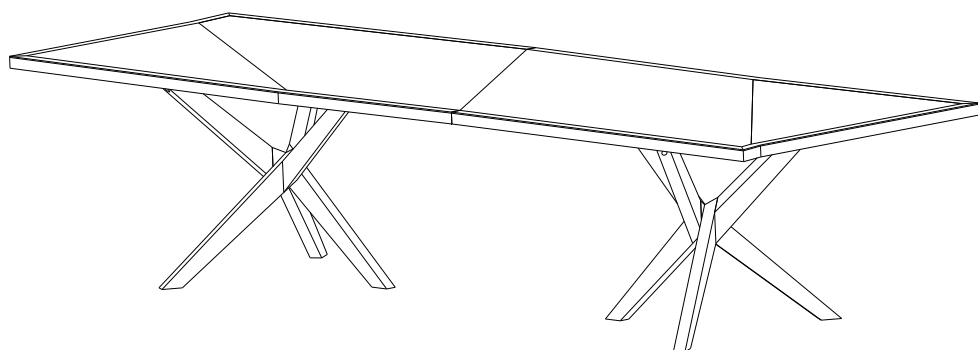

Collection JANE

design Christophe DELCOURT

rochebobois
PARIS

CTMD.MS013 – Table de repas sans laiton – L 350 H 75 P 110 cm

Table repas à deux piétements tripode en chêne massif. Plateau (en 2 parties) en panneaux de fibres de moyenne densité avec placage chêne en éventail (plusieurs teintes possibles).

CTMD.MS013 – Dining Table without brass – L 137.7" H 29.5" P 43.3"

Dining table with two 3-legs bases in solid oak. Top (in 2 parts) in oak veneer on Medium density fibreboard with oak veneer in fan pattern (several stains available).

CTMD.MS013 – Mesa de comedor sin latón – L 350 A 75 P 110 cm

Mesa de comedor con dos patas trípode en roble macizo. Sobre (en 2 partes) en médium con chapado roble en abanico (varios tintes).

CTMD.MS013L – Table de repas avec laiton – L 350 H 75 P 110 cm

Table repas à deux piétements tripode en chêne massif avec lingotière en laiton brossé sur les faces extérieures. Plateau (en 2 parties) en panneaux de fibres de moyenne densité avec placage chêne en éventail (plusieurs teintes possibles).

CTMD.MS013L – Dining Table with brass – L 137.7" H 29.5" P 43.3"

Dining table with two 3-legs bases in solid oak, one side of the base with gold trim in varnished brushed brass. Top (in 2 parts) in oak veneer on Medium density fibreboard (several stains available).

CTMD.MS013L – Mesa de comedor con latón – L 350 A 75 P 110 cm

Mesa de comedor con dos patas trípode en roble macizo con latón cepillado en las caras exteriores. Sobre (en 2 partes) en médium con chapado roble en abanico (varios tintes).

CTMD.MS013F – Table de repas - patine argenté – L 350 H 75 P 110 cm

Table repas à deux piétements tripode en chêne massif avec lingotière en fer patine argenté sur les faces extérieures. Plateau (en 2 parties) en panneaux de fibres de moyenne densité avec placage chêne en éventail (plusieurs teintes possibles).

CTMD.MS013F – Dining Table - silver patina – L 137.7" H 29.5" P 43.3"

Dining table with two 3-legs bases in solid oak, one side of the base in iron, silver patina finish. Top (in 2 parts) in oak veneer on Medium density fibreboard (several stains available).

CTMD.MS013F – Mesa de comedor – pátina plateada – L 350 A 75 P 110 cm

Mesa de comedor con dos patas trípode en roble macizo, con placa en hierro patinado plateado en las caras exteriores. Sobre (en 2 partes) en médium con chapado roble en abanico (varios tintes).