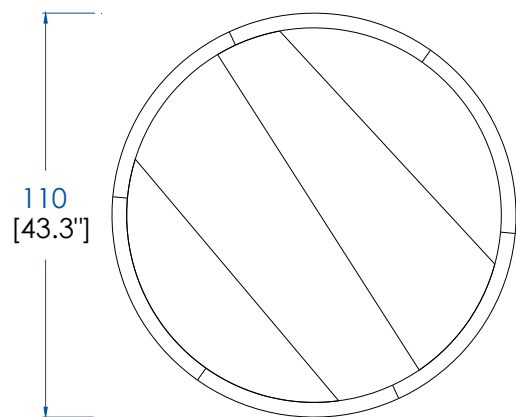

Collection JANE

design Christophe DELCOURT

rochebobois
PARIS

CTJN.MS03- Table de repas ronde 110 - sans laiton – L 110 H 75 P 110 cm

Table repas avec piétement en chêne massif, sans lingotière en laiton brossé, et plateau en panneaux de fibres de moyenne densité plaqué chêne (plusieurs teintes possibles).

CTJN.MS03- Round Dining Table 110 – without brass – L 43.3" H 29.5" P 43.3"

Dining table with base in solid oak, one side of the base in varnished brushed brass, and top in oak veneer on MDF (many stains available)

CTJN.MS03- Mesa de comedor redonda 110 - sin latón – L 110 A 75 P 110 cm

Mesa de comedor con patas en roble macizo, sin placa en latón cepillado, y sobre en MDF chapado roble (varios tintes posibles).

CTJN.MS03L- Table de repas ronde 110 - avec laiton – L 110 H 75 P 110 cm

Table repas avec piétement en chêne massif, avec lingotière en laiton brossé vernis sur une des faces, et plateau en panneaux de fibres de moyenne densité plaqué chêne (plusieurs teintes possibles).

CTJN.MS03L- Round Dining Table 110 – with brass – L 43.3" H 29.5" P 43.3"

Dining table with base in solid oak, one side of the base with gold trim in varnished brushed brass, and top in oak veneer on MDF (many stains available)

CTJN.MS03L- Mesa de comedor redonda 110 - con latón – L 110 A 75 P 110 cm

Mesa de comedor con patas en roble macizo, con placa en latón cepillado barnizado sobre una de las caras y sobre en MDF chapado roble (varios tintes posibles).

CTJN.MS03F- Table de repas ronde 110 - patine argenté – L 110 H 75 P 110 cm

Table repas avec piétement en chêne massif, avec lingotière en fer patine argenté sur une des faces, et plateau en panneaux de fibres de moyenne densité plaqué chêne (plusieurs teintes possibles).

CTJN.MS03F- Round Dining Table 110 – silver patina – L 43.3" H 29.5" P 43.3"

Dining table with base in solid oak, one side of the base in iron, silver patina finish, and top in oak veneer on MDF (many stains available)

CTJN.MS03F- Mesa de comedor redonda 110 - pátina plateada – L 110 A 75 P 110 cm

Mesa de comedor con patas en roble macizo, con placa en hierro patinado plateado sobre una de las caras y sobre en MDF chapado roble (varios tintes posibles).