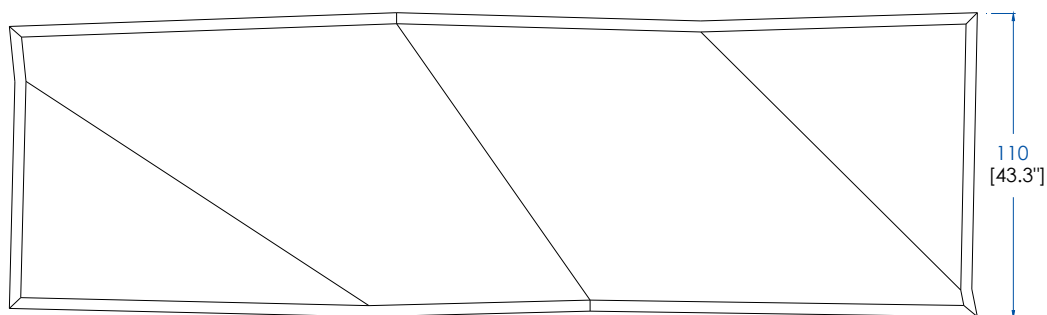

Collection JANE

design Christophe DELCOURT

rochebobois
PARIS

CTMD.MS013 – Table de repas sans laiton – L 350 H 75 P 110 cm

Table repas à deux piétements tripode en chêne massif. Plateau (en 2 parties) en panneaux de fibres de moyenne densité avec placage chêne en éventail (plusieurs teintes possibles).

CTMD.MS013 – Dining Table without brass – L 137.7" H 29.5" P 43.3"

Dining table with two 3-legs bases in solid oak. Top (in 2 parts) in oak veneer on Medium density fibreboard with oak veneer in fan pattern (several stains available).

CTMD.MS013 – Mesa de comedor sin latón – L 350 A 75 P 110 cm

Mesa de comedor con dos patas trípode en roble macizo. Sobre (en 2 partes) en médium con chapado roble en abanico (varios tintes).

CTMD.MS013L – Table de repas avec laiton – L 350 H 75 P 110 cm

Table repas à deux piétements tripode en chêne massif avec lingotière en laiton brossé sur les faces extérieures. Plateau (en 2 parties) en panneaux de fibres de moyenne densité avec placage chêne en éventail (plusieurs teintes possibles).

CTMD.MS013L – Dining Table with brass – L 137.7" H 29.5" P 43.3"

Dining table with two 3-legs bases in solid oak, one side of the base with gold trim in varnished brushed brass. Top (in 2 parts) in oak veneer on Medium density fibreboard (several stains available).

CTMD.MS013L – Mesa de comedor con latón – L 350 A 75 P 110 cm

Mesa de comedor con dos patas trípode en roble macizo con latón cepillado en las caras exteriores. Sobre (en 2 partes) en médium con chapado roble en abanico (varios tintes).

CTMD.MS013F – Table de repas - patine argenté – L 350 H 75 P 110 cm

Table repas à deux piétements tripode en chêne massif avec lingotière en fer patine argenté sur les faces extérieures. Plateau (en 2 parties) en panneaux de fibres de moyenne densité avec placage chêne en éventail (plusieurs teintes possibles).

CTMD.MS013F – Dining Table - silver patina – L 137.7" H 29.5" P 43.3"

Dining table with two 3-legs bases in solid oak, one side of the base in iron, silver patina finish. Top (in 2 parts) in oak veneer on Medium density fibreboard (several stains available).

CTMD.MS013F – Mesa de comedor – pátina plateada – L 350 A 75 P 110 cm

Mesa de comedor con dos patas trípode en roble macizo, con placa en hierro patinado plateado en las caras exteriores. Sobre (en 2 partes) en médium con chapado roble en abanico (varios tintes).