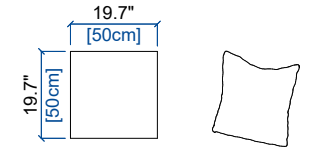

PETIT COUSSIN
SMALL CUSHION
COJIN PEQUEÑO