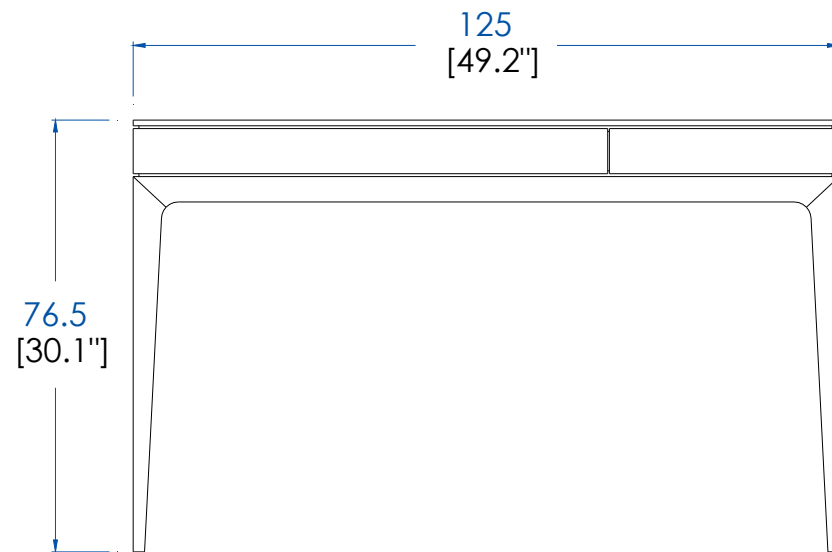

CTMV.CL01D - Console – right version– L 39.4" H 33.4" P 15.5"

Asymetrical three-legged console, top with 2 drawers in MDF with matte lacquer finish, base in stained solid oak. Many finishes available.

CTMV.CL01D - Consola - versión derecha – L 100 A 85 P 39.5 cm

AC321

Collection MOVED

design Sandra Demuth

rochebobo
PARIS

CTMV.SC01D- Bureau – L 125 H 76.5 P 55 cm

Bureau asymétrique à 3 pieds, plateau avec 2 tiroirs en panneaux de fibres de moyenne densité laqué mat, piètement en chêne massif teinté. Nombreuses finitions disponibles.

CTMV.SC01D – Desk – L 49.2" H 30.1" P 21.6"

Asymmetrical desk with 3 legs, top with 2 drawers in MDF with matte lacquer finish, base in stained solid oak. Many finishes available.

CTMV.SC01D - Mesa de despacho – L 125 A 76.5 P 55 cm