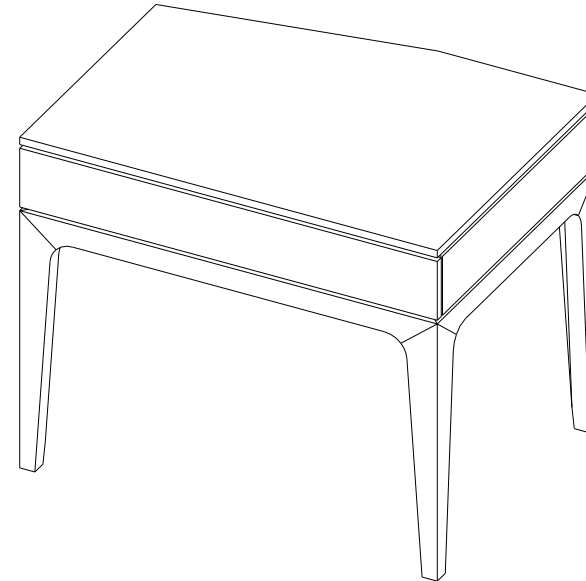

Collection **MOVED**

design Sandra Demuth

rochebobois
PARIS

Chevet – Bedside table – Mesita

AC321

Collection MOVED

design Sandra Demuth

rocheboboiss
PARIS