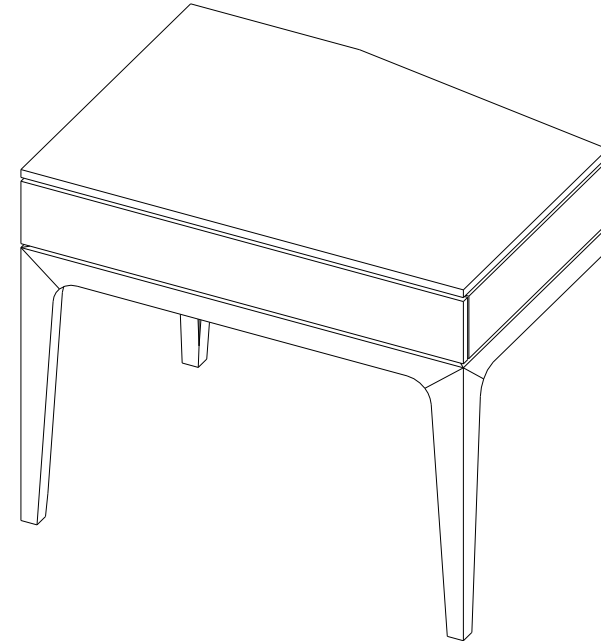

Collection **MOVED**

design Sandra Demuth

rochebobo
PARIS

CTMV.CH01G - Chevet - version gauche – L 55 H 45 P 40 cm

Chevet version gauche, 1 tiroir avec système touche-lâche, base en chêne teinté et caisson laque mate. Nombreuses finitions disponibles.

CTMV.CH01G - Bedside table - left version – L 21.6" H 17.7" P 15.7"

Bedside table, left version, 1 drawer with push-to-open mechanism, base in stained oak and storage unit with matte lacquer finish. Many finishes available.

CTMV.CH01G - Mesita - versión izquierda – L 55 A 45 P 40 cm

Mesita versión izquierda, 1 cajón con sistema touche-lâche, base en roble tintado y módulo laca mate. Numerosos acabados disponibles.