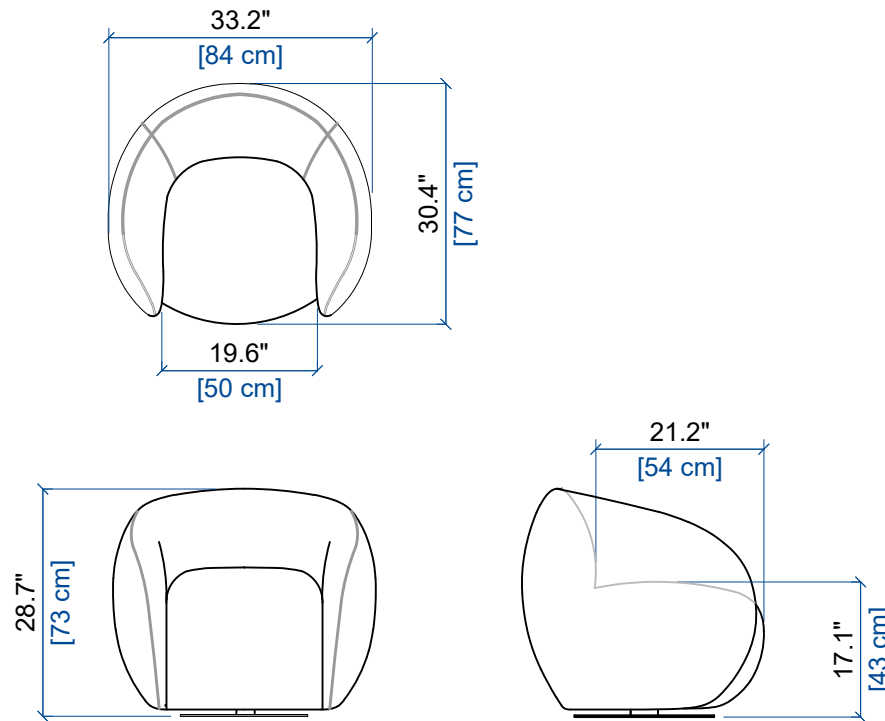

# NATIV - DOT

design Raphael NAVOT

FAUTEUIL  
ARMCHAIR  
SILLON

height: 28.7" [73cm]  
seat height: 16.9" [43cm]