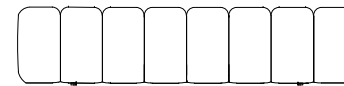

POUF RECTANGULAIRE
RECTANGULAR OTTOMAN
PUF RECTANGULAR