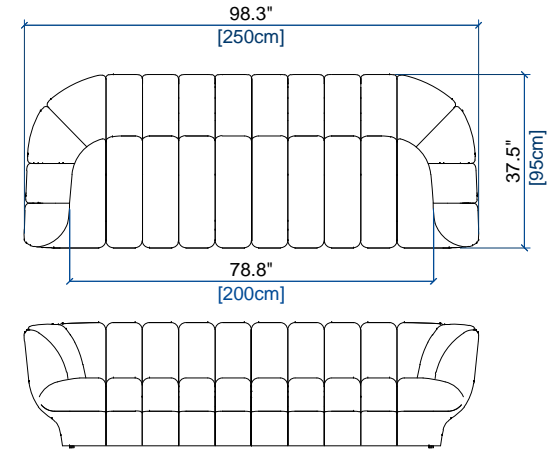

height: 27.4" [70 cm]
seat height: 15.8" [40 cm]
arm width: 9.8" [25 cm]

CANAPE 4 PLACES
4-SEAT SOFA
SOFA 4 PLAZAS

height: 27.4" [70 cm]
seat height: 15.8" [40 cm]
arm width: 9.8" [25 cm]

CANAPE 3/4 PLACES
3/4-SEAT SOFA
SOFA 3-4 PLAZAS

height: 27.4" [70 cm]
seat height: 15.8" [40 cm]
arm width: 9.8" [25 cm]

GRAND CANAPE 3 PLACES
LARGE 3-SEAT SOFA
GRAN SOFA 3 PLAZAS

height: 27.4" [70 cm]
seat height: 15.8" [40 cm]
arm width: 9.8" [25 cm]

CANAPE 3 PLACES
3-SEAT SOFA
SOFA 3 PLAZAS

height: 27.4" [70 cm]
seat height: 15.8" [40 cm]
arm width: 9.8" [25 cm]

CANAPE 2.5 PLACES
2.5-SEAT SOFA
SOFA 2.5 PLAZAS

height: 27.4" [70 cm]
seat height: 15.8" [40 cm]
arm width: 9.8" [25 cm]

ODEA 2

design Roberto TAPINASSI & Maurizio MANZONI

CANAPE 2 PLACES
2-SEAT SOFA
SOFA 2 PLAZAS

height: 27.4" [70 cm]
seat height: 15.8" [40 cm]
arm width: 9.8" [25 cm]

FAUTEUIL
ARMCHAIR
SILLON

height: 27.4" [70 cm]
seat height: 15.8" [40 cm]
arm width: 9.8" [25 cm]