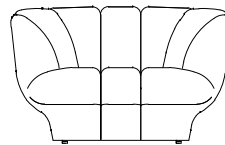

height: 27.4" [70 cm]
seat height: 15.8" [40 cm]
arm width: 9.8" [25 cm]

GRAND CANAPE 3 PLACES
LARGE 3-SEAT SOFA
GRAN SOFA 3 PLAZAS

height: 27.4" [70 cm]
seat height: 15.8" [40 cm]
arm width: 9.8" [25 cm]

CANAPE 3 PLACES
3-SEAT SOFA
SOFA 3 PLAZAS

height: 27.4" [70 cm]
seat height: 15.8" [40 cm]
arm width: 9.8" [25 cm]

CANAPE 2.5 PLACES
2.5-SEAT SOFA
SOFA 2.5 PLAZAS

height: 27.4" [70 cm]
seat height: 15.8" [40 cm]
arm width: 9.8" [25 cm]

ODEA 2

design Roberto TAPINASSI & Maurizio MANZONI

CANAPE 2 PLACES
2-SEAT SOFA
SOFA 2 PLAZAS

height: 27.4" [70 cm]
seat height: 15.8" [40 cm]
arm width: 9.8" [25 cm]

FAUTEUIL
ARMCHAIR
SILLON

height: 27.4" [70 cm]
seat height: 15.8" [40 cm]
arm width: 9.8" [25 cm]

POUF RECTANGULAIRE
RECTANGULAR OTTOMAN
PUF RECTANGULAR

seat height: 15.8" [40 cm]

GRAND COUSSIN
BIG CUSHION
GRAN COJINO