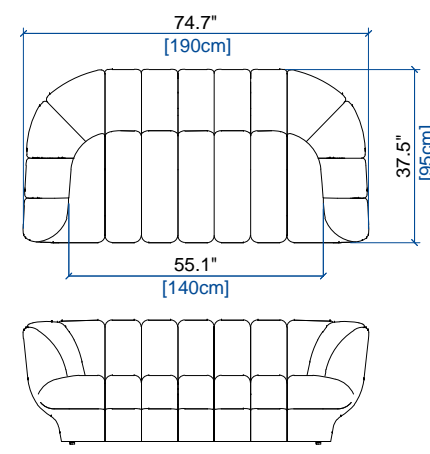

height: 27.4" [70 cm]
seat height: 15.8" [40 cm]
arm width: 9.8" [25 cm]

CANAPE 4 PLACES
4-SEAT SOFA
SOFA 4 PLAZAS

height: 27.4" [70 cm]
seat height: 15.8" [40 cm]
arm width: 9.8" [25 cm]

CANAPE 3/4 PLACES
3/4-SEAT SOFA
SOFA 3-4 PLAZAS

height: 27.4" [70 cm]
seat height: 15.8" [40 cm]
arm width: 9.8" [25 cm]

GRAND CANAPE 3 PLACES
LARGE 3-SEAT SOFA
GRAN SOFA 3 PLAZAS

height: 27.4" [70 cm]
seat height: 15.8" [40 cm]
arm width: 9.8" [25 cm]

CANAPE 3 PLACES
3-SEAT SOFA
SOFA 3 PLAZAS

height: 27.4" [70 cm]
seat height: 15.8" [40 cm]
arm width: 9.8" [25 cm]

CANAPE 2.5 PLACES
2.5-SEAT SOFA
SOFA 2.5 PLAZAS

height: 27.4" [70 cm]
seat height: 15.8" [40 cm]
arm width: 9.8" [25 cm]

ODEA 2

design Roberto TAPINASSI & Maurizio MANZONI

CANAPE 2 PLACES
2-SEAT SOFA
SOFA 2 PLAZAS

height: 27.4" [70 cm]
seat height: 15.8" [40 cm]
arm width: 9.8" [25 cm]

FAUTEUIL
ARMCHAIR
SILLON

height: 27.4" [70 cm]
seat height: 15.8" [40 cm]
arm width: 9.8" [25 cm]