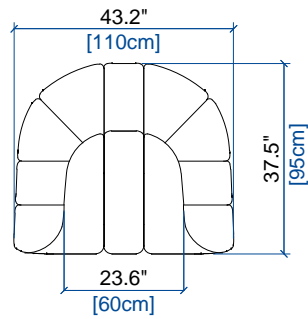

height: 27.4" [70 cm]
seat height: 15.8" [40 cm]
arm width: 9.8" [25 cm]

CANAPE 4 PLACES
4-SEAT SOFA
SOFA 4 PLAZAS

height: 27.4" [70 cm]
seat height: 15.8" [40 cm]
arm width: 9.8" [25 cm]

CANAPE 3/4 PLACES
3/4-SEAT SOFA
SOFA 3-4 PLAZAS

height: 27.4" [70 cm]
seat height: 15.8" [40 cm]
arm width: 9.8" [25 cm]

GRAND CANAPE 3 PLACES
LARGE 3-SEAT SOFA
GRAN SOFA 3 PLAZAS

height: 27.4" [70 cm]
seat height: 15.8" [40 cm]
arm width: 9.8" [25 cm]

CANAPE 3 PLACES
3-SEAT SOFA
SOFA 3 PLAZAS

height: 27.4" [70 cm]
seat height: 15.8" [40 cm]
arm width: 9.8" [25 cm]

CANAPE 2.5 PLACES
2.5-SEAT SOFA
SOFA 2.5 PLAZAS

height: 27.4" [70 cm]
seat height: 15.8" [40 cm]
arm width: 9.8" [25 cm]

ODEA 2

design Roberto TAPINASSI & Maurizio MANZONI

CANAPE 2 PLACES
2-SEAT SOFA
SOFA 2 PLAZAS

height: 27.4" [70 cm]
seat height: 15.8" [40 cm]
arm width: 9.8" [25 cm]

FAUTEUIL
ARMCHAIR
SILLON

height: 27.4" [70 cm]
seat height: 15.8" [40 cm]
arm width: 9.8" [25 cm]