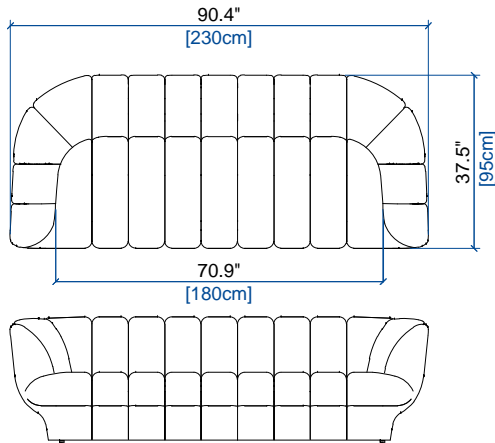

height: 27.4" [70 cm]
seat height: 15.8" [40 cm]
arm width: 9.8" [25 cm]

CANAPE 4 PLACES
4-SEAT SOFA
SOFA 4 PLAZAS

height: 27.4" [70 cm]
seat height: 15.8" [40 cm]
arm width: 9.8" [25 cm]

CANAPE 3/4 PLACES
3/4-SEAT SOFA
SOFA 3-4 PLAZAS

height: 27.4" [70 cm]
seat height: 15.8" [40 cm]
arm width: 9.8" [25 cm]

GRAND CANAPE 3 PLACES
LARGE 3-SEAT SOFA
GRAN SOFA 3 PLAZAS

height: 27.4" [70 cm]
seat height: 15.8" [40 cm]
arm width: 9.8" [25 cm]

CANAPE 3 PLACES
3-SEAT SOFA
SOFA 3 PLAZAS

height: 27.4" [70 cm]
seat height: 15.8" [40 cm]
arm width: 9.8" [25 cm]

CANAPE 2.5 PLACES
2.5-SEAT SOFA
SOFA 2.5 PLAZAS

height: 27.4" [70 cm]
seat height: 15.8" [40 cm]
arm width: 9.8" [25 cm]

ODEA 2

design Roberto TAPINASSI & Maurizio MANZONI

CANAPE 2 PLACES
2-SEAT SOFA
SOFA 2 PLAZAS

height: 27.4" [70 cm]
seat height: 15.8" [40 cm]
arm width: 9.8" [25 cm]

FAUTEUIL
ARMCHAIR
SILLON

height: 27.4" [70 cm]
seat height: 15.8" [40 cm]
arm width: 9.8" [25 cm]