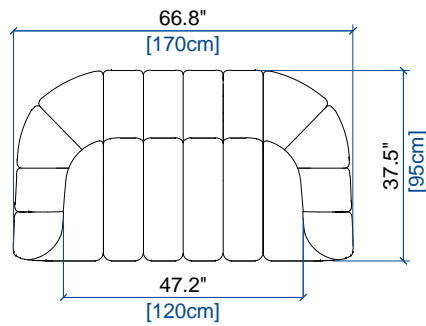

height: 27.4" [70 cm]
seat height: 15.8" [40 cm]
arm width: 9.8" [25 cm]

CANAPE 4 PLACES
4-SEAT SOFA
SOFA 4 PLAZAS

height: 27.4" [70 cm]
seat height: 15.8" [40 cm]
arm width: 9.8" [25 cm]

CANAPE 3/4 PLACES
3/4-SEAT SOFA
SOFA 3-4 PLAZAS

height: 27.4" [70 cm]
seat height: 15.8" [40 cm]
arm width: 9.8" [25 cm]

GRAND CANAPE 3 PLACES
LARGE 3-SEAT SOFA
GRAN SOFA 3 PLAZAS

height: 27.4" [70 cm]
seat height: 15.8" [40 cm]
arm width: 9.8" [25 cm]

CANAPE 3 PLACES
3-SEAT SOFA
SOFA 3 PLAZAS

height: 27.4" [70 cm]
seat height: 15.8" [40 cm]
arm width: 9.8" [25 cm]

CANAPE 2.5 PLACES
2.5-SEAT SOFA
SOFA 2.5 PLAZAS

height: 27.4" [70 cm]
seat height: 15.8" [40 cm]
arm width: 9.8" [25 cm]

ODEA 2

design Roberto TAPINASSI & Maurizio MANZONI

CANAPE 2 PLACES
2-SEAT SOFA
SOFA 2 PLAZAS

height: 27.4" [70 cm]
seat height: 15.8" [40 cm]
arm width: 9.8" [25 cm]

FAUTEUIL
ARMCHAIR
SILLON

height: 27.4" [70 cm]
seat height: 15.8" [40 cm]
arm width: 9.8" [25 cm]