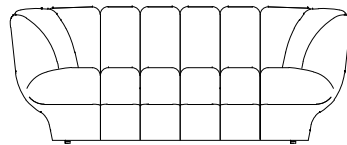

height: 27.4" [70 cm]
seat height: 15.8" [40 cm]
arm width: 9.8" [25 cm]

CANAPE 4 PLACES
4-SEAT SOFA
SOFA 4 PLAZAS

height: 27.4" [70 cm]
seat height: 15.8" [40 cm]
arm width: 9.8" [25 cm]

CANAPE 3/4 PLACES
3/4-SEAT SOFA
SOFA 3-4 PLAZAS

height: 27.4" [70 cm]
seat height: 15.8" [40 cm]
arm width: 9.8" [25 cm]

GRAND CANAPE 3 PLACES
LARGE 3-SEAT SOFA
GRAN SOFA 3 PLAZAS

height: 27.4" [70 cm]
seat height: 15.8" [40 cm]
arm width: 9.8" [25 cm]

CANAPE 3 PLACES
3-SEAT SOFA
SOFA 3 PLAZAS

height: 27.4" [70 cm]
seat height: 15.8" [40 cm]
arm width: 9.8" [25 cm]

CANAPE 2.5 PLACES
2.5-SEAT SOFA
SOFA 2.5 PLAZAS

height: 27.4" [70 cm]
seat height: 15.8" [40 cm]
arm width: 9.8" [25 cm]

ODEA 2

design Roberto TAPINASSI & Maurizio MANZONI

CANAPE 2 PLACES
2-SEAT SOFA
SOFA 2 PLAZAS

height: 27.4" [70 cm]
seat height: 15.8" [40 cm]
arm width: 9.8" [25 cm]

FAUTEUIL
ARMCHAIR
SILLON

height: 27.4" [70 cm]
seat height: 15.8" [40 cm]
arm width: 9.8" [25 cm]