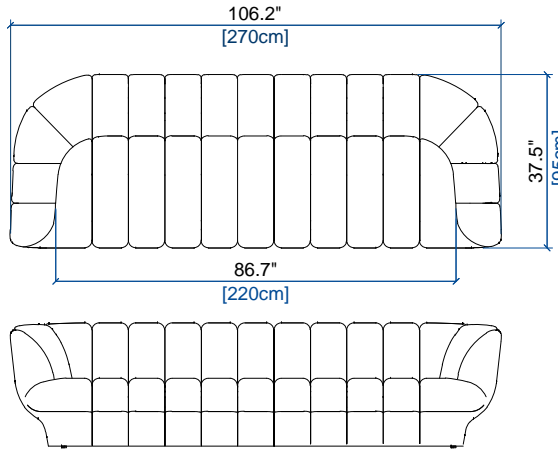

height: 27.4" [70 cm]
seat height: 15.8" [40 cm]
arm width: 9.8" [25 cm]

CANAPE 4 PLACES
4-SEAT SOFA
SOFA 4 PLAZAS

height: 27.4" [70 cm]
seat height: 15.8" [40 cm]
arm width: 9.8" [25 cm]

CANAPE 3/4 PLACES
3/4-SEAT SOFA
SOFA 3-4 PLAZAS

height: 27.4" [70 cm]
seat height: 15.8" [40 cm]
arm width: 9.8" [25 cm]

GRAND CANAPE 3 PLACES
LARGE 3-SEAT SOFA
GRAN SOFA 3 PLAZAS

height: 27.4" [70 cm]
seat height: 15.8" [40 cm]
arm width: 9.8" [25 cm]

CANAPE 3 PLACES
3-SEAT SOFA
SOFA 3 PLAZAS

height: 27.4" [70 cm]
seat height: 15.8" [40 cm]
arm width: 9.8" [25 cm]

CANAPE 2.5 PLACES
2.5-SEAT SOFA
SOFA 2.5 PLAZAS

height: 27.4" [70 cm]
seat height: 15.8" [40 cm]
arm width: 9.8" [25 cm]

ODEA 2

design Roberto TAPINASSI & Maurizio MANZONI

CANAPE 2 PLACES
2-SEAT SOFA
SOFA 2 PLAZAS

height: 27.4" [70 cm]
seat height: 15.8" [40 cm]
arm width: 9.8" [25 cm]

FAUTEUIL
ARMCHAIR
SILLON

height: 27.4" [70 cm]
seat height: 15.8" [40 cm]
arm width: 9.8" [25 cm]