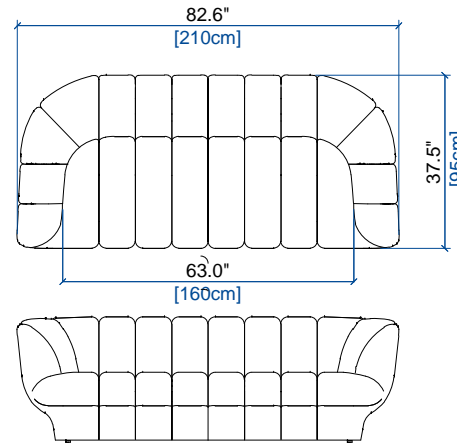

height: 27.4" [70 cm]
seat height: 15.8" [40 cm]
arm width: 9.8" [25 cm]

CANAPE 4 PLACES
4-SEAT SOFA
SOFA 4 PLAZAS

height: 27.4" [70 cm]
seat height: 15.8" [40 cm]
arm width: 9.8" [25 cm]

CANAPE 3/4 PLACES
3/4-SEAT SOFA
SOFA 3-4 PLAZAS

height: 27.4" [70 cm]
seat height: 15.8" [40 cm]
arm width: 9.8" [25 cm]

GRAND CANAPE 3 PLACES
LARGE 3-SEAT SOFA
GRAN SOFA 3 PLAZAS

height: 27.4" [70 cm]
seat height: 15.8" [40 cm]
arm width: 9.8" [25 cm]

CANAPE 3 PLACES
3-SEAT SOFA
SOFA 3 PLAZAS

height: 27.4" [70 cm]
seat height: 15.8" [40 cm]
arm width: 9.8" [25 cm]

CANAPE 2.5 PLACES
2.5-SEAT SOFA
SOFA 2.5 PLAZAS

height: 27.4" [70 cm]
seat height: 15.8" [40 cm]
arm width: 9.8" [25 cm]

ODEA 2

design Roberto TAPINASSI & Maurizio MANZONI

CANAPE 2 PLACES
2-SEAT SOFA
SOFA 2 PLAZAS

height: 27.4" [70 cm]
seat height: 15.8" [40 cm]
arm width: 9.8" [25 cm]

FAUTEUIL
ARMCHAIR
SILLON

height: 27.4" [70 cm]
seat height: 15.8" [40 cm]
arm width: 9.8" [25 cm]