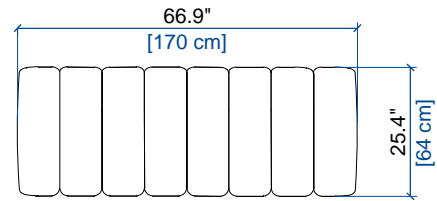

POUF RECTANGULAIRE
RECTANGULAR OTTOMAN
PUF RECTANGULAR