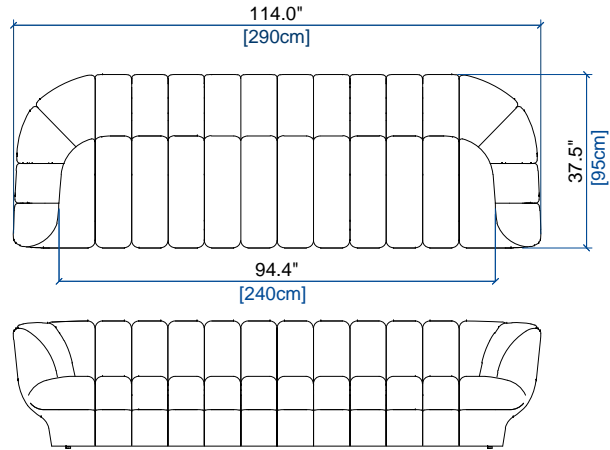

height: 27.4" [70 cm]
seat height: 15.8" [40 cm]
arm width: 9.8" [25 cm]

CANAPE 4 PLACES
4-SEAT SOFA
SOFA 4 PLAZAS

height: 27.4" [70 cm]
seat height: 15.8" [40 cm]
arm width: 9.8" [25 cm]

CANAPE 3/4 PLACES
3/4-SEAT SOFA
SOFA 3-4 PLAZAS

height: 27.4" [70 cm]
seat height: 15.8" [40 cm]
arm width: 9.8" [25 cm]

GRAND CANAPE 3 PLACES
LARGE 3-SEAT SOFA
GRAN SOFA 3 PLAZAS

height: 27.4" [70 cm]
seat height: 15.8" [40 cm]
arm width: 9.8" [25 cm]

CANAPE 3 PLACES
3-SEAT SOFA
SOFA 3 PLAZAS

height: 27.4" [70 cm]
seat height: 15.8" [40 cm]
arm width: 9.8" [25 cm]

CANAPE 2.5 PLACES
2.5-SEAT SOFA
SOFA 2.5 PLAZAS

height: 27.4" [70 cm]
seat height: 15.8" [40 cm]
arm width: 9.8" [25 cm]

ODEA 2

design Roberto TAPINASSI & Maurizio MANZONI

CANAPE 2 PLACES
2-SEAT SOFA
SOFA 2 PLAZAS

height: 27.4" [70 cm]
seat height: 15.8" [40 cm]
arm width: 9.8" [25 cm]

FAUTEUIL
ARMCHAIR
SILLON

height: 27.4" [70 cm]
seat height: 15.8" [40 cm]
arm width: 9.8" [25 cm]