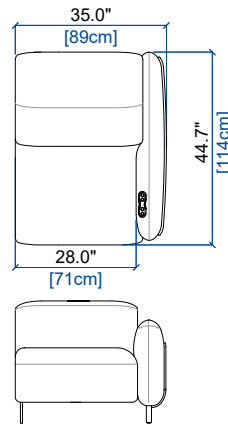

29 BATARD 1 PL. ACC. GAUCHE - FULL RELAX
1-SEAT 1-ARM UNIT LEFT ARM. - FULL RELAX
BATARD 1 PL. APOY. IZQU. - FULL RELAX

height: 28.3"/38.6" [72/98 cm]
seat height: 17.2" [44 cm]
arm width: 7.1" [18 cm]

28 BATARD 1 PL. ACC. DROIT - FULL RELAX
1-SEAT 1-ARM RIGHT ARM. - FULL RELAX
BATARD 1 PL. APOY. DER. - FULL RELAX

height: 28.3"/38.6" [72/98 cm]
seat height: 17.2" [44 cm]
arm width: 7.1" [18 cm]

29P PETIT BATARD 1 PL. ACC. GAUCHE - FULL RELAX
SMALL 1-SEAT 1-ARM UNIT LEFT ARM. - FULL RELAX
PEQUEÑO BATARD 1 PL. APOY. IZQU. - FULL RELAX

height: 28.3"/38.6" [72/98 cm]
seat height: 17.2" [44 cm]
arm width: 7.1" [18 cm]

28P PETIT BATARD 1 PL. ACC. DROIT - FULL RELAX
SMALL 1-SEAT 1-ARM UNIT RIGHT ARM. - FULL RELAX
PEQUEÑO BATARD 1 PL. APOY. DER. - FULL RELAX

height: 28.3"/38.6" [72/98 cm]
seat height: 17.2" [44 cm]
arm width: 7.1" [18 cm]

29M MINI BATARD 1 PL. ACC. GAUCHE - FULL RELAX
MINI 1-SEAT 1-ARM UNIT LEFT ARM. - FULL RELAX
MINI BATARD 1 PL. APOY. IZQU. - FULL RELAX