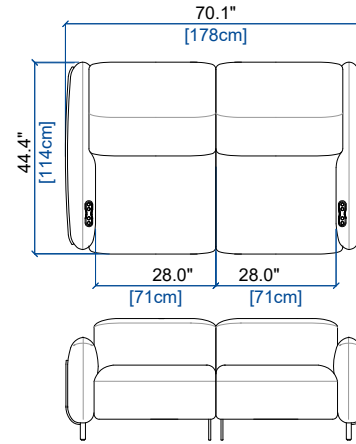

OPALE - FULL RELAX

design Maurizio MANZONI

CANAPE 3 PLACES (EN 2 PARTIES) - FULL RELAX
3-SEAT SOFA (IN 2 PARTS) - FULL RELAX
SOFÁ 3 PLAZAS (EN 2 PARTES) - FULL RELAX

height: 28.3"/38.6" [72/98 cm]
seat height: 17.2" [44 cm]
arm width: 7.1" [18 cm]

CANAPE 2,5 PLACES (EN 2 PARTIES) - FULL RELAX
2.5-SEAT SOFA (IN 2 PARTS) - FULL RELAX
SOFÁ 2,5 PLAZAS (EN 2 PARTES) - FULL RELAX

height: 28.3"/38.6" [72/98 cm]
seat height: 17.2" [44 cm]
arm width: 7.1" [18 cm]

CANAPE 2 PLACES (EN 2 PARTIES) - FULL RELAX
2-SEAT SOFA (IN 2 PARTS) - FULL RELAX
SOFÁ 2 PLAZAS (EN 2 PARTES) - FULL RELAX

height: 28.3"/38.6" [72/98 cm]
seat height: 17.2" [44 cm]
arm width: 7.1" [18 cm]

CANAPE 1,5 PLACE (EN 2 PARTIES) - FULL RELAX
1.5-SEAT SOFA (IN 2 PARTS) - FULL RELAX
SOFÁ 1,5 PLAZAS (EN 2 PARTES) - FULL RELAX

height: 28.3"/38.6" [72/98 cm]
seat height: 17.2" [44 cm]
arm width: 7.1" [18 cm]