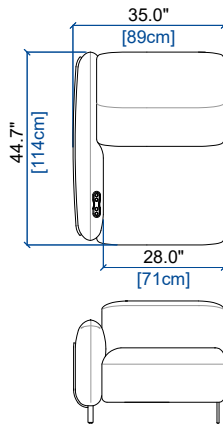

28G GRAND BATARD 1 PL. ACC. DROIT - FULL RELAX
LARGE 1-SEAT 1-ARM UNIT RIGHT ARM. - FULL RELAX
GRAN BATARD 1 PL. APOY. DER. - FULL RELAX

height: 28.3"/38.6" [72/98 cm]
seat height: 17.2" [44 cm]
arm width: 7.1" [18 cm]

29 BATARD 1 PL. ACC. GAUCHE - FULL RELAX
1-SEAT 1-ARM UNIT LEFT ARM. - FULL RELAX
BATARD 1 PL. APOY. IZQU. - FULL RELAX

height: 28.3"/38.6" [72/98 cm]
seat height: 17.2" [44 cm]
arm width: 7.1" [18 cm]

28 BATARD 1 PL. ACC. DROIT - FULL RELAX
1-SEAT 1-ARM RIGHT ARM. - FULL RELAX
BATARD 1 PL. APOY. DER. - FULL RELAX

height: 28.3"/38.6" [72/98 cm]
seat height: 17.2" [44 cm]
arm width: 7.1" [18 cm]

29P PETIT BATARD 1 PL. ACC. GAUCHE - FULL RELAX
SMALL 1-SEAT 1-ARM UNIT LEFT ARM. - FULL RELAX
PEQUEÑO BATARD 1 PL. APOY. IZQU. - FULL RELAX

height: 28.3"/38.6" [72/98 cm]
seat height: 17.2" [44 cm]
arm width: 7.1" [18 cm]

28P PETIT BATARD 1 PL. ACC. DROIT - FULL RELAX
SMALL 1-SEAT 1-ARM UNIT RIGHT ARM. - FULL RELAX
PEQUEÑO BATARD 1 PL. APOY. DER. - FULL RELAX