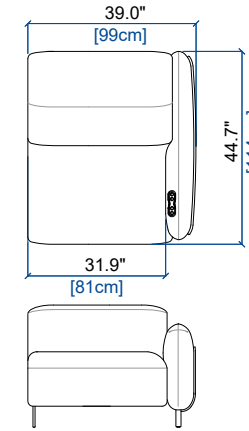

height: 28.3\"/>

OPALE - FULL RELAX

design Maurizio MANZONI

29G GRAND BATARD 1 PL. ACC. GAUCHE - FULL RELAX
LARGE 1-SEAT 1-ARM UNIT LEFT ARM. - FULL RELAX
GRAN BATARD 1 PL. APOY. IZQU. - FULL RELAX

height: 28.3"/38.6" [72/98 cm]
seat height: 17.2" [44 cm]
arm width: 7.1" [18 cm]

28G GRAND BATARD 1 PL. ACC. DROIT - FULL RELAX
LARGE 1-SEAT 1-ARM UNIT RIGHT ARM. - FULL RELAX
GRAN BATARD 1 PL. APOY. DER. - FULL RELAX

height: 28.3"/38.6" [72/98 cm]
seat height: 17.2" [44 cm]
arm width: 7.1" [18 cm]

29 BATARD 1 PL. ACC. GAUCHE - FULL RELAX
1-SEAT 1-ARM UNIT LEFT ARM. - FULL RELAX
BATARD 1 PL. APOY. IZQU. - FULL RELAX

height: 28.3"/38.6" [72/98 cm]
seat height: 17.2" [44 cm]
arm width: 7.1" [18 cm]

28 BATARD 1 PL. ACC. DROIT - FULL RELAX
1-SEAT 1-ARM RIGHT ARM. - FULL RELAX
BATARD 1 PL. APOY. DER. - FULL RELAX

height: 28.3"/38.6" [72/98 cm]
seat height: 17.2" [44 cm]
arm width: 7.1" [18 cm]

29P PETIT BATARD 1 PL. ACC. GAUCHE - FULL RELAX
SMALL 1-SEAT 1-ARM UNIT LEFT ARM. - FULL RELAX
PEQUEÑO BATARD 1 PL. APOY. IZQU. - FULL RELAX