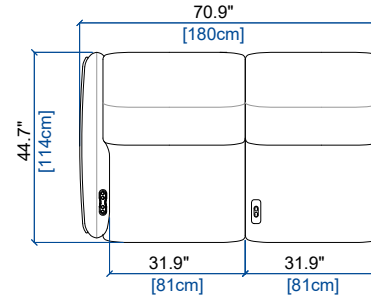

27 BATARD 2 PL. ACC. GAUCHE (EN 2 PARTIES) - FULL RELAX
2-SEAT 1-ARM UNIT LEFT ARM. (IN 2 PARTS) - FULL RELAX
BATARD 2 PL. APOY. IZQU. (EN 2 PARTES) - FULL RELAX