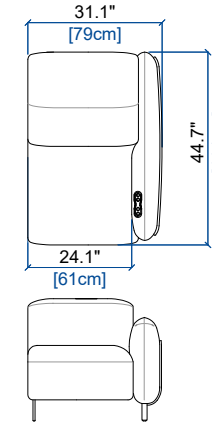

28 BATARD 1 PL. ACC. DROIT - FULL RELAX
1-SEAT 1-ARM RIGHT ARM. - FULL RELAX
BATARD 1 PL. APOY. DER. - FULL RELAX

height: 28.3"/38.6" [72/98 cm]
seat height: 17.2" [44 cm]
arm width: 7.1" [18 cm]

29P PETIT BATARD 1 PL. ACC. GAUCHE - FULL RELAX
SMALL 1-SEAT 1-ARM UNIT LEFT ARM. - FULL RELAX
PEQUEÑO BATARD 1 PL. APOY. IZQU. - FULL RELAX

height: 28.3"/38.6" [72/98 cm]
seat height: 17.2" [44 cm]
arm width: 7.1" [18 cm]

28P PETIT BATARD 1 PL. ACC. DROIT - FULL RELAX
SMALL 1-SEAT 1-ARM UNIT RIGHT ARM. - FULL RELAX
PEQUEÑO BATARD 1 PL. APOY. DER. - FULL RELAX

height: 28.3"/38.6" [72/98 cm]
seat height: 17.2" [44 cm]
arm width: 7.1" [18 cm]

29M MINI BATARD 1 PL. ACC. GAUCHE - FULL RELAX
MINI 1-SEAT 1-ARM UNIT LEFT ARM. - FULL RELAX
MINI BATARD 1 PL. APOY. IZQU. - FULL RELAX

height: 28.3"/38.6" [72/98 cm]
seat height: 17.2" [44 cm]
arm width: 7.1" [18 cm]

28M MINI BATARD 1 PL. ACC. DROIT - FULL RELAX
MINI 1-SEAT 1-ARM UNIT RIGHT ARM. - FULL RELAX
MINI BATARD 1 PL. APOY. DER. - FULL RELAX