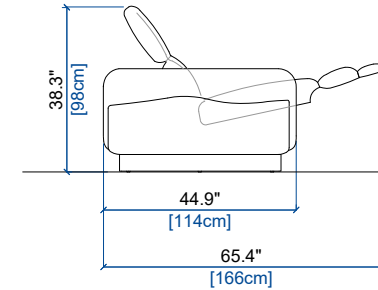

CANAPE 2,5 PLACES (EN 2 PARTIES) - FULL RELAX
2.5-SEAT SOFA (IN 2 PARTS) - FULL RELAX
SOFÁ 2,5 PLAZAS (EN 2 PARTES) - FULL RELAX

height: 28.3"/38.6" [72/98 cm]
seat height: 17.2" [44 cm]
arm width: 7.1" [18 cm]

CANAPE 2 PLACES (EN 2 PARTIES) - FULL RELAX
2-SEAT SOFA (IN 2 PARTS) - FULL RELAX
SOFÁ 2 PLAZAS (EN 2 PARTES) - FULL RELAX

height: 28.3"/38.6" [72/98 cm]
seat height: 17.2" [44 cm]
arm width: 7.1" [18 cm]

CANAPE 1,5 PLACE (EN 2 PARTIES) - FULL RELAX
1.5-SEAT SOFA (IN 2 PARTS) - FULL RELAX
SOFÁ 1,5 PLAZAS (EN 2 PARTES) - FULL RELAX

height: 28.3"/38.6" [72/98 cm]
seat height: 17.2" [44 cm]
arm width: 7.1" [18 cm]

FAUTEUIL - FULL RELAX
ARMCHAIR - FULL RELAX
SILLÓN - FULL RELAX

height: 28.3"/38.6" [72/98 cm]
seat height: 17.2" [44 cm]
arm width: 7.1" [18 cm]

POUF
OTTOMAN
PUF

seat height: 17.2" [44 cm]

OPALE - FULL RELAX