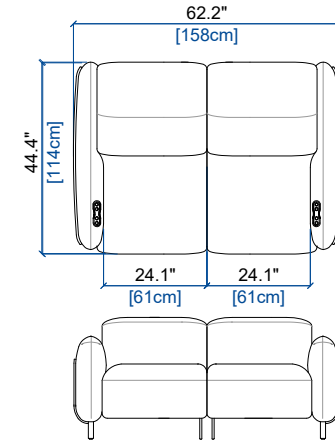

OPALE - FULL RELAX

design Maurizio MANZONI

CANAPE 3 PLACES (EN 2 PARTIES) - FULL RELAX
3-SEAT SOFA (IN 2 PARTS) - FULL RELAX
SOFÁ 3 PLAZAS (EN 2 PARTES) - FULL RELAX

height: 28.3"/38.6" [72/98 cm]
seat height: 17.2" [44 cm]
arm width: 7.1" [18 cm]

CANAPE 2,5 PLACES (EN 2 PARTIES) - FULL RELAX
2.5-SEAT SOFA (IN 2 PARTS) - FULL RELAX
SOFÁ 2,5 PLAZAS (EN 2 PARTES) - FULL RELAX

height: 28.3"/38.6" [72/98 cm]
seat height: 17.2" [44 cm]
arm width: 7.1" [18 cm]

CANAPE 2 PLACES (EN 2 PARTIES) - FULL RELAX
2-SEAT SOFA (IN 2 PARTS) - FULL RELAX
SOFÁ 2 PLAZAS (EN 2 PARTES) - FULL RELAX

height: 28.3"/38.6" [72/98 cm]
seat height: 17.2" [44 cm]
arm width: 7.1" [18 cm]

CANAPE 1,5 PLACE (EN 2 PARTIES) - FULL RELAX
1.5-SEAT SOFA (IN 2 PARTS) - FULL RELAX
SOFÁ 1,5 PLAZAS (EN 2 PARTES) - FULL RELAX

height: 28.3"/38.6" [72/98 cm]
seat height: 17.2" [44 cm]
arm width: 7.1" [18 cm]