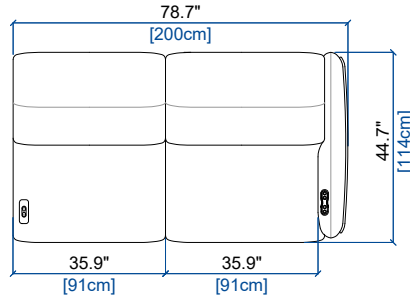

63 BATARD 2.5 PL. ACC. GAUCHE (EN 2 PARTIES) - FULL RELAX
2.5-SEAT 1-ARM UNIT LEFT ARM. (IN 2 PARTS) - FULL RELAX
BATARD 2.5 PL. APOY. IZQ. (EN 2 PARTES) - FULL RELAX

62 BATARD 2.5 PL. ACC. DROIT (EN 2 PARTIES) - FULL RELAX
2.5-SEAT 1-ARM UNIT RIGHT ARM. (IN 2 PARTS) - FULL RELAX
BATARD 2.5 PL. APOY. DER. (EN 2 PARTES) - FULL RELAX