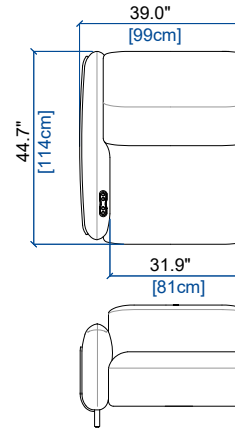

height: 28.3\"/>

52P PETIT BATARD 1.5 PL. ACC. DROIT (EN 2 PARTIES) - FULL RELAX
SMALL 1.5-SEAT 1-ARM UNIT RIGHT ARM. (IN 2 PARTS) - FULL RELAX
BATARD 1.5 PL. APOY. DER. PEQ. (EN 2 PARTES) - FULL RELAX

height: 28.3\"/>

OPALE - FULL RELAX

design Maurizio MANZONI

29G GRAND BATARD 1 PL. ACC. GAUCHE - FULL RELAX
LARGE 1-SEAT 1-ARM UNIT LEFT ARM. - FULL RELAX
GRAN BATARD 1 PL. APOY. IZQU. - FULL RELAX

height: 28.3"/38.6" [72/98 cm]
seat height: 17.2" [44 cm]
arm width: 7.1" [18 cm]

28G GRAND BATARD 1 PL. ACC. DROIT - FULL RELAX
LARGE 1-SEAT 1-ARM UNIT RIGHT ARM. - FULL RELAX
GRAN BATARD 1 PL. APOY. DER. - FULL RELAX

height: 28.3"/38.6" [72/98 cm]
seat height: 17.2" [44 cm]
arm width: 7.1" [18 cm]

29 BATARD 1 PL. ACC. GAUCHE - FULL RELAX
1-SEAT 1-ARM UNIT LEFT ARM. - FULL RELAX
BATARD 1 PL. APOY. IZQU. - FULL RELAX

height: 28.3"/38.6" [72/98 cm]
seat height: 17.2" [44 cm]
arm width: 7.1" [18 cm]