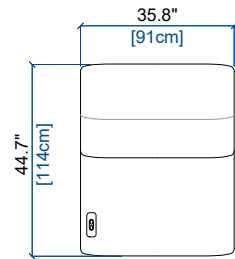

height: 28.3"/38.6" [72/98 cm]
seat height: 17.2" [44 cm]
arm width: 7.1" [18 cm]

28P PETIT BATARD 1 PL. ACC. DROIT - FULL RELAX
SMALL 1-SEAT 1-ARM UNIT RIGHT ARM. - FULL RELAX
PEQUEÑO BATARD 1 PL. APOY. DER. - FULL RELAX

height: 28.3"/38.6" [72/98 cm]
seat height: 17.2" [44 cm]
arm width: 7.1" [18 cm]

29M MINI BATARD 1 PL. ACC. GAUCHE - FULL RELAX
MINI 1-SEAT 1-ARM UNIT LEFT ARM. - FULL RELAX
MINI BATARD 1 PL. APOY. IZQU. - FULL RELAX

height: 28.3"/38.6" [72/98 cm]
seat height: 17.2" [44 cm]
arm width: 7.1" [18 cm]

28M MINI BATARD 1 PL. ACC. DROIT - FULL RELAX
MINI 1-SEAT 1-ARM UNIT RIGHT ARM. - FULL RELAX
MINI BATARD 1 PL. APOY. DER. - FULL RELAX

height: 28.3"/38.6" [72/98 cm]
seat height: 17.2" [44 cm]
arm width: 7.1" [18 cm]

OPALE - FULL RELAX

design Maurizio MANZONI

01M MAXI CHAUFFEUSE - FULL RELAX
MAXI ARMLESS CHAIR - FULL RELAX
MAXI CHAUFFEUSE - FULL RELAX