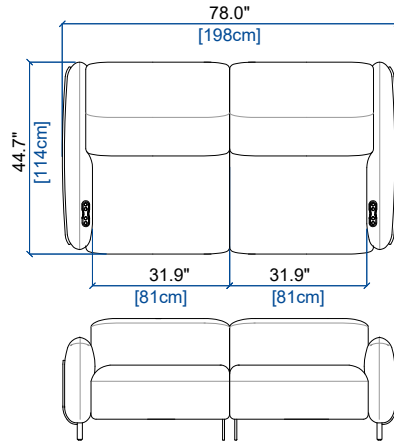

OPALE - FULL RELAX

design Maurizio MANZONI

CANAPE 3 PLACES (EN 2 PARTIES) - FULL RELAX
3-SEAT SOFA (IN 2 PARTS) - FULL RELAX
SOFÁ 3 PLAZAS (EN 2 PARTES) - FULL RELAX

height: 28.3"/38.6" [72/98 cm]
seat height: 17.2" [44 cm]
arm width: 7.1" [18 cm]

CANAPE 2,5 PLACES (EN 2 PARTIES) - FULL RELAX
2.5-SEAT SOFA (IN 2 PARTS) - FULL RELAX
SOFÁ 2,5 PLAZAS (EN 2 PARTES) - FULL RELAX

height: 28.3"/38.6" [72/98 cm]
seat height: 17.2" [44 cm]
arm width: 7.1" [18 cm]

CANAPE 2 PLACES (EN 2 PARTIES) - FULL RELAX
2-SEAT SOFA (IN 2 PARTS) - FULL RELAX
SOFÁ 2 PLAZAS (EN 2 PARTES) - FULL RELAX

height: 28.3"/38.6" [72/98 cm]
seat height: 17.2" [44 cm]
arm width: 7.1" [18 cm]

CANAPE 1,5 PLACE (EN 2 PARTIES) - FULL RELAX
1.5-SEAT SOFA (IN 2 PARTS) - FULL RELAX
SOFÁ 1,5 PLAZAS (EN 2 PARTES) - FULL RELAX

height: 28.3"/38.6" [72/98 cm]
seat height: 17.2" [44 cm]
arm width: 7.1" [18 cm]