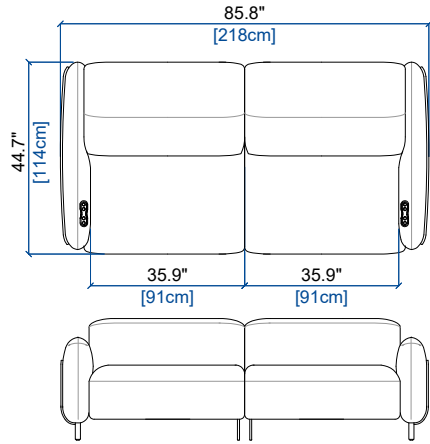

OPALE - FULL RELAX

design Maurizio MANZONI

CANAPE 3 PLACES (EN 2 PARTIES) - FULL RELAX
3-SEAT SOFA (IN 2 PARTS) - FULL RELAX
SOFÁ 3 PLAZAS (EN 2 PARTES) - FULL RELAX

height: 28.3"/38.6" [72/98 cm]
seat height: 17.2" [44 cm]
arm width: 7.1" [18 cm]

CANAPE 2,5 PLACES (EN 2 PARTIES) - FULL RELAX
2.5-SEAT SOFA (IN 2 PARTS) - FULL RELAX
SOFÁ 2,5 PLAZAS (EN 2 PARTES) - FULL RELAX

height: 28.3"/38.6" [72/98 cm]
seat height: 17.2" [44 cm]
arm width: 7.1" [18 cm]

CANAPE 2 PLACES (EN 2 PARTIES) - FULL RELAX
2-SEAT SOFA (IN 2 PARTS) - FULL RELAX
SOFÁ 2 PLAZAS (EN 2 PARTES) - FULL RELAX

height: 28.3"/38.6" [72/98 cm]
seat height: 17.2" [44 cm]
arm width: 7.1" [18 cm]

CANAPE 1,5 PLACE (EN 2 PARTIES) - FULL RELAX
1.5-SEAT SOFA (IN 2 PARTS) - FULL RELAX
SOFÁ 1,5 PLAZAS (EN 2 PARTES) - FULL RELAX

height: 28.3"/38.6" [72/98 cm]
seat height: 17.2" [44 cm]
arm width: 7.1" [18 cm]