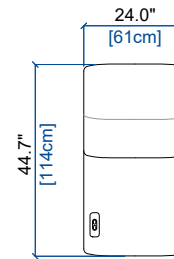

height: 28.3"/38.6" [72/98 cm]
seat height: 17.2" [44 cm]
arm width: 7.1" [18 cm]

28M MINI BATARD 1 PL. ACC. DROIT - FULL RELAX
MINI 1-SEAT 1-ARM UNIT RIGHT ARM. - FULL RELAX
MINI BATARD 1 PL. APOY. DER. - FULL RELAX

height: 28.3"/38.6" [72/98 cm]
seat height: 17.2" [44 cm]
arm width: 7.1" [18 cm]

OPALE - FULL RELAX

design Maurizio MANZONI

01M MAXI CHAUFFEUSE - FULL RELAX
MAXI ARMLESS CHAIR - FULL RELAX
MAXI CHAUFFEUSE - FULL RELAX

height: 28.3\"/>

01 CHAUFFEUSE - FULL RELAX
ARMLESS CHAIR - FULL RELAX
CHAUFFEUSE - FULL RELAX

height: 28.3\"/>

03 PETIT CHAUFFEUSE - FULL RELAX
SMALL ARMLESS CHAIR - FULL RELAX
PEQUEÑA CHAUFFEUSE - FULL RELAX

height: 28.3\"/>

3P MINI CHAUFFEUSE - FULL RELAX
MINI ARMLESS CHAIR - FULL RELAX
MINI CHAUFFEUSE - FULL RELAX

height: 28.3\"/>