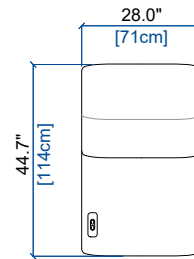

height: 28.3"/38.6" [72/98 cm]
seat height: 17.2" [44 cm]
arm width: 7.1" [18 cm]

29M MINI BATARD 1 PL. ACC. GAUCHE - FULL RELAX
MINI 1-SEAT 1-ARM UNIT LEFT ARM. - FULL RELAX
MINI BATARD 1 PL. APOY. IZQU. - FULL RELAX

height: 28.3"/38.6" [72/98 cm]
seat height: 17.2" [44 cm]
arm width: 7.1" [18 cm]

28M MINI BATARD 1 PL. ACC. DROIT - FULL RELAX
MINI 1-SEAT 1-ARM UNIT RIGHT ARM. - FULL RELAX
MINI BATARD 1 PL. APOY. DER. - FULL RELAX

height: 28.3"/38.6" [72/98 cm]
seat height: 17.2" [44 cm]
arm width: 7.1" [18 cm]

OPALE - FULL RELAX

design Maurizio MANZONI

01M MAXI CHAUFFEUSE - FULL RELAX
MAXI ARMLESS CHAIR - FULL RELAX
MAXI CHAUFFEUSE - FULL RELAX

height: 28.3\"/>

01 CHAUFFEUSE - FULL RELAX
ARMLESS CHAIR - FULL RELAX
CHAUFFEUSE - FULL RELAX

height: 28.3\"/>

03 PETIT CHAUFFEUSE - FULL RELAX
SMALL ARMLESS CHAIR - FULL RELAX
PEQUEÑA CHAUFFEUSE - FULL RELAX