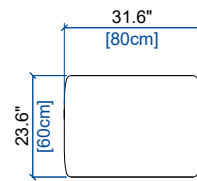

CANAPE 2,5 PLACES (EN 2 PARTIES) - FULL RELAX
2.5-SEAT SOFA (IN 2 PARTS) - FULL RELAX
SOFÁ 2,5 PLAZAS (EN 2 PARTES) - FULL RELAX

height: 28.3"/38.6" [72/98 cm]
seat height: 17.2" [44 cm]
arm width: 7.1" [18 cm]

CANAPE 2 PLACES (EN 2 PARTIES) - FULL RELAX
2-SEAT SOFA (IN 2 PARTS) - FULL RELAX
SOFÁ 2 PLAZAS (EN 2 PARTES) - FULL RELAX

height: 28.3"/38.6" [72/98 cm]
seat height: 17.2" [44 cm]
arm width: 7.1" [18 cm]

CANAPE 1,5 PLACE (EN 2 PARTIES) - FULL RELAX
1.5-SEAT SOFA (IN 2 PARTS) - FULL RELAX
SOFÁ 1,5 PLAZAS (EN 2 PARTES) - FULL RELAX

height: 28.3"/38.6" [72/98 cm]
seat height: 17.2" [44 cm]
arm width: 7.1" [18 cm]

FAUTEUIL - FULL RELAX
ARMCHAIR - FULL RELAX
SILLÓN - FULL RELAX

height: 28.3"/38.6" [72/98 cm]
seat height: 17.2" [44 cm]
arm width: 7.1" [18 cm]

POUF
OTTOMAN
PUF

seat height: 17.2" [44 cm]

OPALE - FULL RELAX