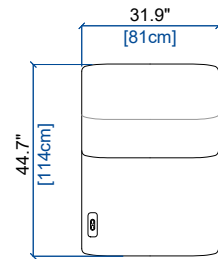

height: 28.3"/38.6" [72/98 cm]
seat height: 17.2" [44 cm]
arm width: 7.1" [18 cm]

29M MINI BATARD 1 PL. ACC. GAUCHE - FULL RELAX
MINI 1-SEAT 1-ARM UNIT LEFT ARM. - FULL RELAX
MINI BATARD 1 PL. APOY. IZQU. - FULL RELAX

height: 28.3"/38.6" [72/98 cm]
seat height: 17.2" [44 cm]
arm width: 7.1" [18 cm]

28M MINI BATARD 1 PL. ACC. DROIT - FULL RELAX
MINI 1-SEAT 1-ARM UNIT RIGHT ARM. - FULL RELAX
MINI BATARD 1 PL. APOY. DER. - FULL RELAX

height: 28.3"/38.6" [72/98 cm]
seat height: 17.2" [44 cm]
arm width: 7.1" [18 cm]

OPALE - FULL RELAX

design Maurizio MANZONI

01M MAXI CHAUFFEUSE - FULL RELAX
MAXI ARMLESS CHAIR - FULL RELAX
MAXI CHAUFFEUSE - FULL RELAX

height: 28.3\"/>

01 CHAUFFEUSE - FULL RELAX
ARMLESS CHAIR - FULL RELAX
CHAUFFEUSE - FULL RELAX

height: 28.3\"/>

03 PETIT CHAUFFEUSE - FULL RELAX
SMALL ARMLESS CHAIR - FULL RELAX
PEQUEÑA CHAUFFEUSE - FULL RELAX