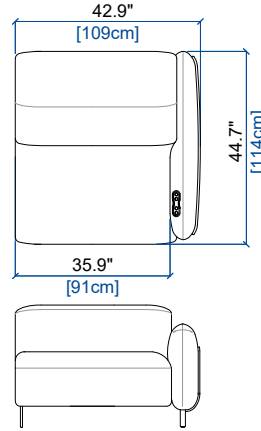

height: 28.3\"/>

52P PETIT BATARD 1.5 PL. ACC. DROIT (EN 2 PARTIES) - FULL RELAX
SMALL 1.5-SEAT 1-ARM UNIT RIGHT ARM. (IN 2 PARTS) - FULL RELAX
BATARD 1.5 PL. APOY. DER. PEQ. (EN 2 PARTES) - FULL RELAX

height: 28.3\"/>

OPALE - FULL RELAX

design Maurizio MANZONI

29G GRAND BATARD 1 PL. ACC. GAUCHE - FULL RELAX
LARGE 1-SEAT 1-ARM UNIT LEFT ARM. - FULL RELAX
GRAN BATARD 1 PL. APOY. IZQU. - FULL RELAX

height: 28.3"/38.6" [72/98 cm]
seat height: 17.2" [44 cm]
arm width: 7.1" [18 cm]

28G GRAND BATARD 1 PL. ACC. DROIT - FULL RELAX
LARGE 1-SEAT 1-ARM UNIT RIGHT ARM. - FULL RELAX
GRAN BATARD 1 PL. APOY. DER. - FULL RELAX

height: 28.3"/38.6" [72/98 cm]
seat height: 17.2" [44 cm]
arm width: 7.1" [18 cm]

29 BATARD 1 PL. ACC. GAUCHE - FULL RELAX
1-SEAT 1-ARM UNIT LEFT ARM. - FULL RELAX
BATARD 1 PL. APOY. IZQU. - FULL RELAX

height: 28.3"/38.6" [72/98 cm]
seat height: 17.2" [44 cm]
arm width: 7.1" [18 cm]