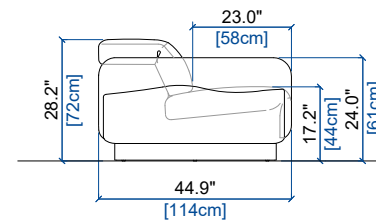

CANAPE 2,5 PLACES (EN 2 PARTIES) - FULL RELAX
2.5-SEAT SOFA (IN 2 PARTS) - FULL RELAX
SOFÁ 2,5 PLAZAS (EN 2 PARTES) - FULL RELAX

height: 28.3"/38.6" [72/98 cm]
seat height: 17.2" [44 cm]
arm width: 7.1" [18 cm]

CANAPE 2 PLACES (EN 2 PARTIES) - FULL RELAX
2-SEAT SOFA (IN 2 PARTS) - FULL RELAX
SOFÁ 2 PLAZAS (EN 2 PARTES) - FULL RELAX

height: 28.3"/38.6" [72/98 cm]
seat height: 17.2" [44 cm]
arm width: 7.1" [18 cm]

CANAPE 1,5 PLACE (EN 2 PARTIES) - FULL RELAX
1.5-SEAT SOFA (IN 2 PARTS) - FULL RELAX
SOFÁ 1,5 PLAZAS (EN 2 PARTES) - FULL RELAX

height: 28.3"/38.6" [72/98 cm]
seat height: 17.2" [44 cm]
arm width: 7.1" [18 cm]

FAUTEUIL - FULL RELAX
ARMCHAIR - FULL RELAX
SILLÓN - FULL RELAX

height: 28.3"/38.6" [72/98 cm]
seat height: 17.2" [44 cm]
arm width: 7.1" [18 cm]

POUF
OTTOMAN
PUF

seat height: 17.2" [44 cm]

OPALE - FULL RELAX