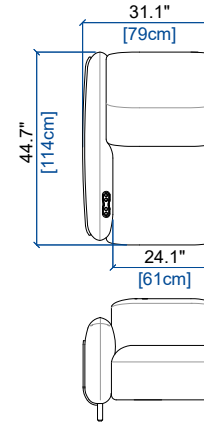

29 BATARD 1 PL. ACC. GAUCHE - FULL RELAX
1-SEAT 1-ARM UNIT LEFT ARM. - FULL RELAX
BATARD 1 PL. APOY. IZQU. - FULL RELAX

height: 28.3"/38.6" [72/98 cm]
seat height: 17.2" [44 cm]
arm width: 7.1" [18 cm]

28 BATARD 1 PL. ACC. DROIT - FULL RELAX
1-SEAT 1-ARM RIGHT ARM. - FULL RELAX
BATARD 1 PL. APOY. DER. - FULL RELAX

height: 28.3"/38.6" [72/98 cm]
seat height: 17.2" [44 cm]
arm width: 7.1" [18 cm]

29P PETIT BATARD 1 PL. ACC. GAUCHE - FULL RELAX
SMALL 1-SEAT 1-ARM UNIT LEFT ARM. - FULL RELAX
PEQUEÑO BATARD 1 PL. APOY. IZQU. - FULL RELAX

height: 28.3"/38.6" [72/98 cm]
seat height: 17.2" [44 cm]
arm width: 7.1" [18 cm]

28P PETIT BATARD 1 PL. ACC. DROIT - FULL RELAX
SMALL 1-SEAT 1-ARM UNIT RIGHT ARM. - FULL RELAX
PEQUEÑO BATARD 1 PL. APOY. DER. - FULL RELAX

height: 28.3"/38.6" [72/98 cm]
seat height: 17.2" [44 cm]
arm width: 7.1" [18 cm]

29M MINI BATARD 1 PL. ACC. GAUCHE - FULL RELAX
MINI 1-SEAT 1-ARM UNIT LEFT ARM. - FULL RELAX
MINI BATARD 1 PL. APOY. IZQU. - FULL RELAX