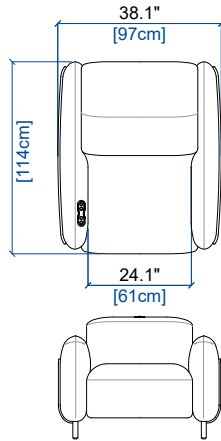

CANAPE 2,5 PLACES (EN 2 PARTIES) - FULL RELAX
2.5-SEAT SOFA (IN 2 PARTS) - FULL RELAX
SOFÁ 2,5 PLAZAS (EN 2 PARTES) - FULL RELAX

height: 28.3"/38.6" [72/98 cm]
seat height: 17.2" [44 cm]
arm width: 7.1" [18 cm]

CANAPE 2 PLACES (EN 2 PARTIES) - FULL RELAX
2-SEAT SOFA (IN 2 PARTS) - FULL RELAX
SOFÁ 2 PLAZAS (EN 2 PARTES) - FULL RELAX

height: 28.3"/38.6" [72/98 cm]
seat height: 17.2" [44 cm]
arm width: 7.1" [18 cm]

CANAPE 1,5 PLACE (EN 2 PARTIES) - FULL RELAX
1.5-SEAT SOFA (IN 2 PARTS) - FULL RELAX
SOFÁ 1,5 PLAZAS (EN 2 PARTES) - FULL RELAX

height: 28.3"/38.6" [72/98 cm]
seat height: 17.2" [44 cm]
arm width: 7.1" [18 cm]

FAUTEUIL - FULL RELAX
ARMCHAIR - FULL RELAX
SILLÓN - FULL RELAX

height: 28.3"/38.6" [72/98 cm]
seat height: 17.2" [44 cm]
arm width: 7.1" [18 cm]

POUF
OTTOMAN
PUF

seat height: 17.2" [44 cm]

OPALE - FULL RELAX