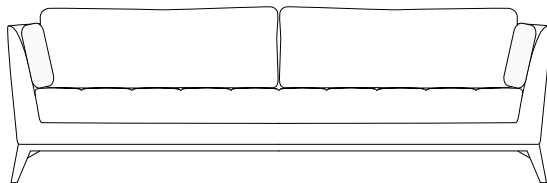

PERCEPTION

design Philippe BOUIX

3 Canapé 3 places
3-Seat sofa
Sofà 3 plazas

79.5"
[202cm]

X Grand Canapé 3 places
Large 3-Seat sofa
Gran sofà 3 plazas

96.0"
[244cm]

PQU Pouf Carré
Square Ottoman
Puf cuadrado

33.1"
[84cm]

PRT Grand Pouf Rectangulaire
Large Rectangular Ottoman
Gran Puf Rectangular

74.4"
[189cm]

PMR Pouf Monobloc
Ottoman Monobloc
Puf Monobloc

59.1"
[150cm]

COP Coussin
Cushion
Cojín

15.7"
[40cm]

PR Cale-Reins
Lumbar Cushion
Riñonera