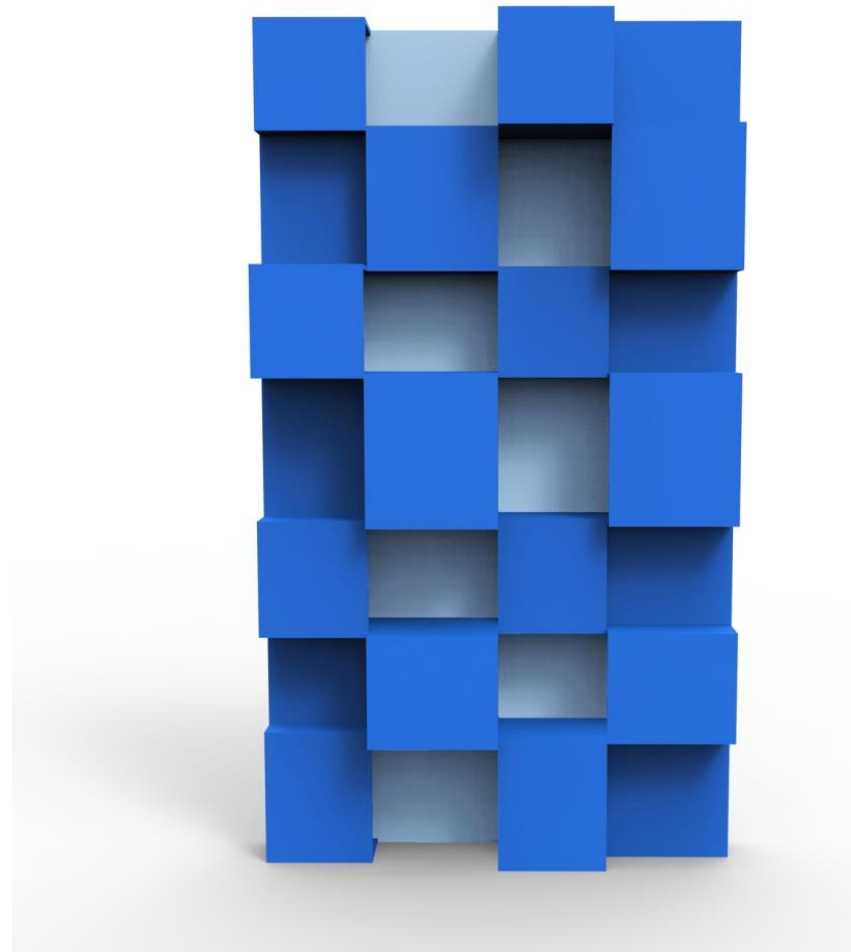

# Collection PIXL

design Fabrice Berrux

Bibliothèque multi-niches à profondeurs variables, finition laque mate disponible dans 37 coloris. Fixation murale.

Bookcase with many niches of varying depths, matte lacquer finish available in 37 colors. Wall-mounted.