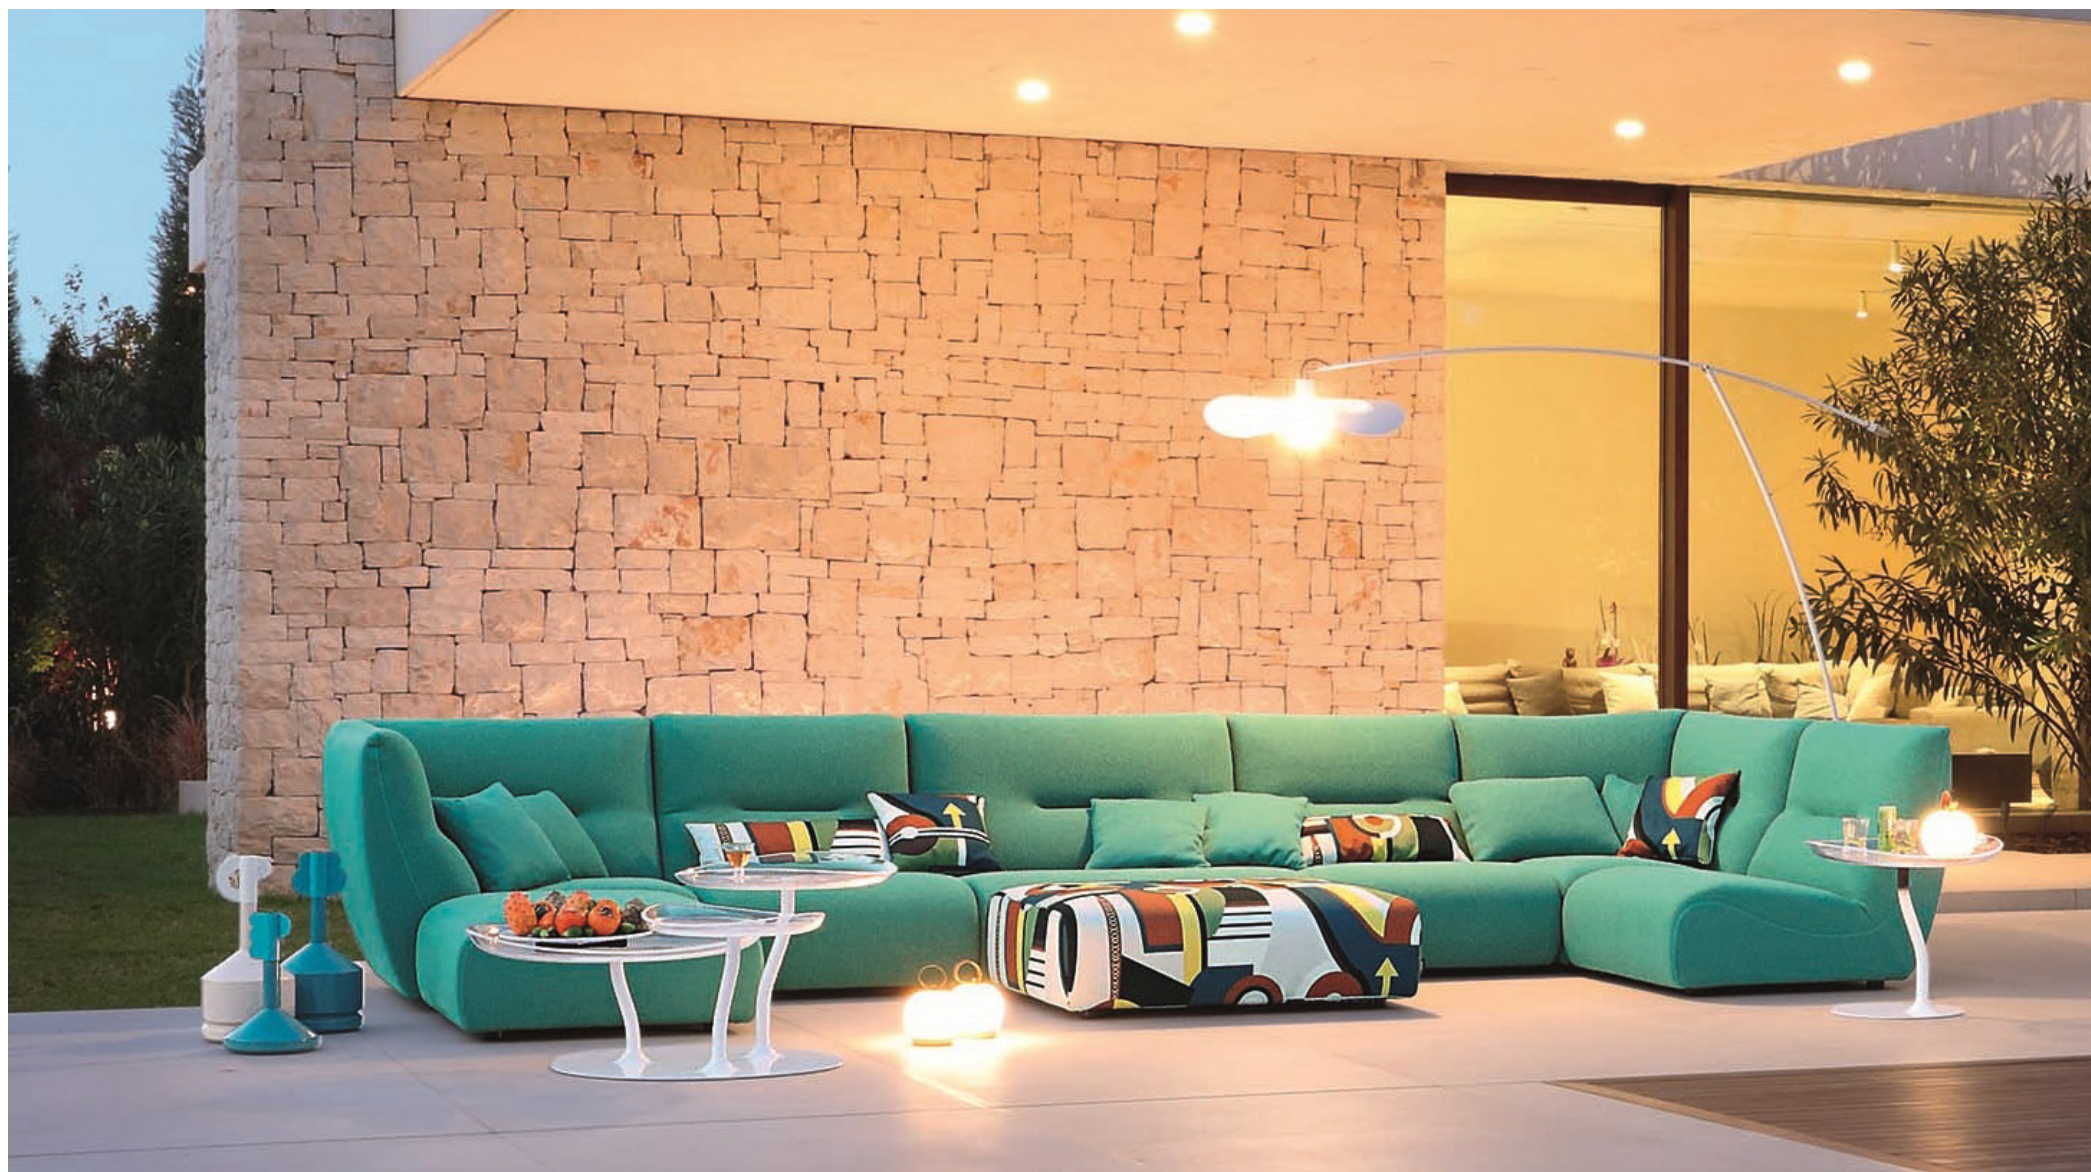

# TEMPS CALME OUTDOOR

rochebobois  
PARIS

design Studio ROCHE BOBOIS