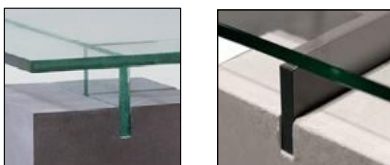

TABLES DE REPAS
DINING TABLES
MESAS DE COMEDOR

110 x H 74 x 110 cm / 43.3 x H 29.1 x 43.3"
200 x H 74 x 100 cm / 78.7 x H 29.1 x 39.4"
220 x H 74 x 110 cm / 86.6 x H 29.1 x 43.3 "
140 x H 74 x 140 cm / 55.1 x H 29.1 x 55.1"
160 x H 74 x 160 cm / 63.0 x H 29.1 x 63.0"
260 x H 74 x 120 cm / 102.4 x H 29.1 x 47.2"

Traverses / Cross bars / Travesaños