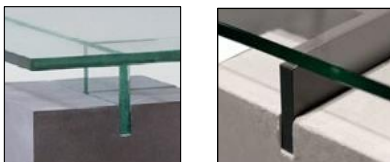

design Lionel Morgaine

MEUBLES TV HIFI TV HIFI UNITS MUEBLES TV HIFI

Tiroir CD/DVD / CD/DVD drawer / CD/DVD cajón

130 x H 52 x 40 cm / 51.2 x H 20.5 x 15.8''
160 x H 52 x 40 cm / 63.0 x H 20.5 x 15.8''

Traverses / Cross bars / Travesaños

Verre / Glass / Cristal   Métal / Metal / Metal