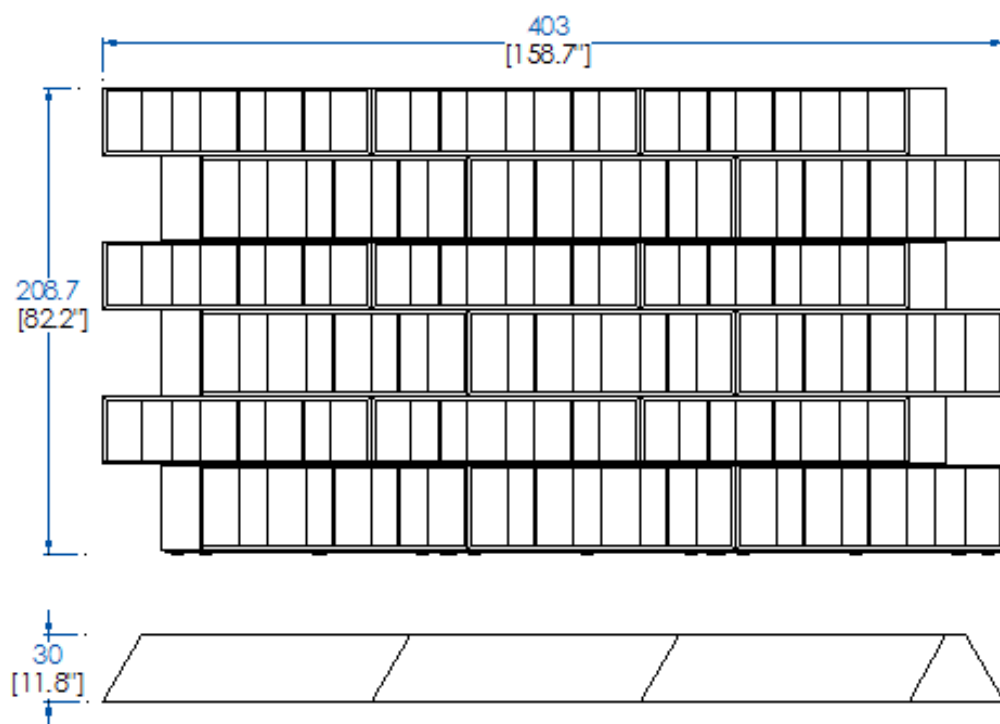

Collection TRINTA

rochebobo
PARIS

design Fabrice Berrux

CTTR.BT01 - Bibliothèque 3 éléments sans éclairage - L 403 H 208,7 P 30 cm

Bibliothèque composée de 18 modules. Structure en médium laqué, extérieur Gris foncé mat ou Blanc mat, intérieur finition laque mate (3 harmonies disponibles). Socle avec niveleurs. Chevilles d'assemblage entre les modules. Fabrication européenne.

CTTR.BT01 - Bookcase 3 elements - without lighting - L 158,66" H 82,17" P 11,81"

Bookcase consisting of 18 modules. Structure with exterior in lacquered MDF, col. dark grey or matte white, interior with matte lacquer finish (3 harmonies available). Base with levels. Assembly dowel between each module. Manufactured in Europe.

CTTR.BT01I - Biblioteca 3 elementos sin iluminación

Biblioteca compuesta de 18 módulos. Estructura en medium lacado, exterior Gris oscuro mate o Blanco mate, interior acabado laca mate (3 armonías disponibles). Zócalo con niveladores. Clavijas de ensamblaje entre los módulos. Fabricación europea.

CTTR.BT01I - Bibliothèque 3 éléments avec éclairage - L 403 H 208,7 P 30 cm

Bibliothèque composée de 18 modules. Structure en médium laqué, extérieur Gris foncé mat ou Blanc mat, intérieur finition laque mate (3 harmonies disponibles). Socle avec niveleurs. Chevilles d'assemblage entre les modules. Avec éclairage Led. Fabrication européenne.

CTTR.BT01I - Bookcase 3 elements - with lighting - L 158,66" H 82,17" P 11,81"

Bookcase consisting of 18 modules. Structure with exterior in lacquered MDF, col. dark grey or matte white, interior with matte lacquer finish (3 harmonies available). Base with levels. Assembly dowel between each module. With LED lighting. Manufactured in Europe.

CTTR.BT01I - Biblioteca 3 elementos con iluminación

Biblioteca compuesta de 18 módulos. Estructura en medium lacado, exterior Gris oscuro mate o Blanco mate, interior acabado laca mate (3 armonías disponibles). Zócalo con niveladores. Clavijas de ensamblaje entre los módulos. Con iluminación Led. Fabricación europea.