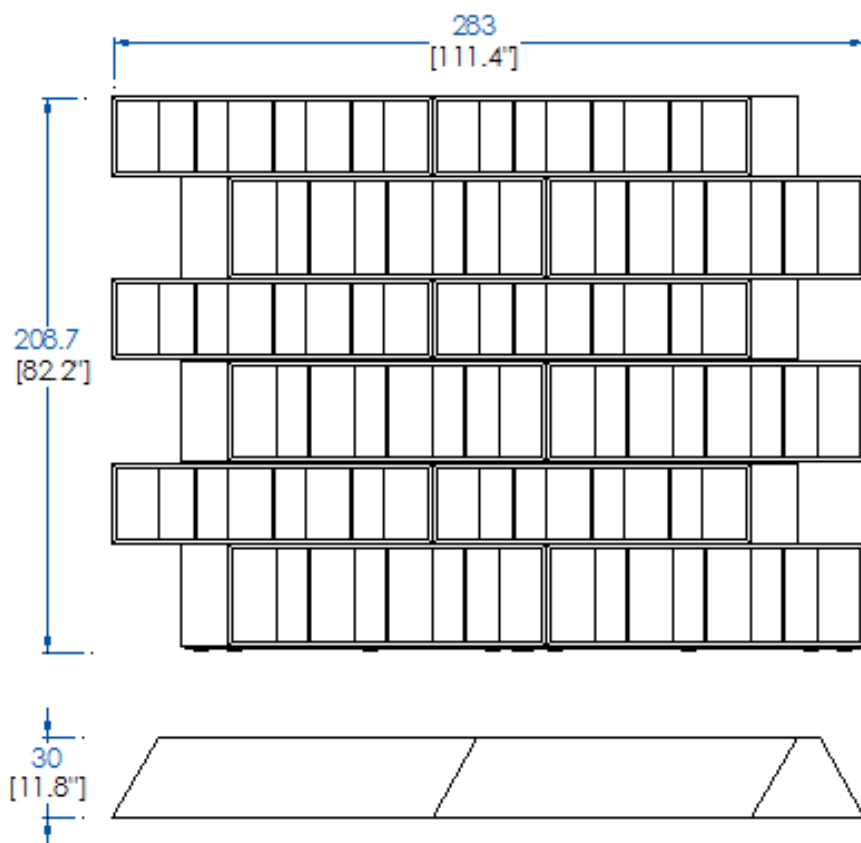

Collection TRINTA

rochebobois
PARIS

design Fabrice Berrux

CTTR.BT03 - Bibliothèque 2 éléments sans éclairage - L 283 H 208,7 P 30 cm

Bibliothèque composée de 12 modules. Structure en médium laqué, extérieur Gris foncé mat ou Blanc mat, intérieur finition laque mate (9 teintes disponibles). Socle avec niveleurs. Chevilles d'assemblage entre les modules. Fabrication européenne.

CTTR.BT03 - Bookcase 2 elements - without lighting - L 111,42" H 82,17" P 11,81"

Bookcase consisting of 12 modules. Structure with exterior in lacquered MDF, col. dark grey or matte white, interior with matte lacquer finish (9 stains available). Base with levels. Assembly dowel between each module. Manufactured in Europe.

CTTR.BT03 - Biblioteca 2 elementos sin iluminación

Biblioteca compuesta de 12 módulos. Estructura en medium lacado, exterior Gris oscuro mate o Blanco mate, interior acabado laca mate (9 tintes disponibles). Zócalo con niveladores. Clavijas de ensamblaje entre los módulos. Fabricación europea.

CTTR.BT03I - Bibliothèque 2 éléments avec éclairage - L 283 H 208,7 P 30 cm

Bibliothèque composée de 12 modules. Structure en médium laqué, extérieur Gris foncé mat ou Blanc mat, intérieur finition laque mate (9 teintes disponibles). Socle avec niveleurs. Chevilles d'assemblage entre les modules. Avec éclairage Led. Fabrication européenne.

CTTR.BT03I - Bookcase 2 elements - with lighting - L 111,42" H 82,17" P 11,81"

Bookcase consisting of 12 modules. Structure with exterior in lacquered MDF, col. dark grey or matte white, interior with matte lacquer finish (9 stains available). Base with levels. Assembly dowel between each module. With LED lighting. Manufactured in Europe.

CTTR.BT03I - Biblioteca 2 elementos con iluminación

Biblioteca compuesta de 12 módulos. Estructura en medium lacado, exterior Gris oscuro mate o Blanco mate, interior acabado laca mate (9 tintes disponibles). Zócalo con niveladores. Clavijas de ensamblaje entre los módulos. Con iluminación Led. Fabricación europea.